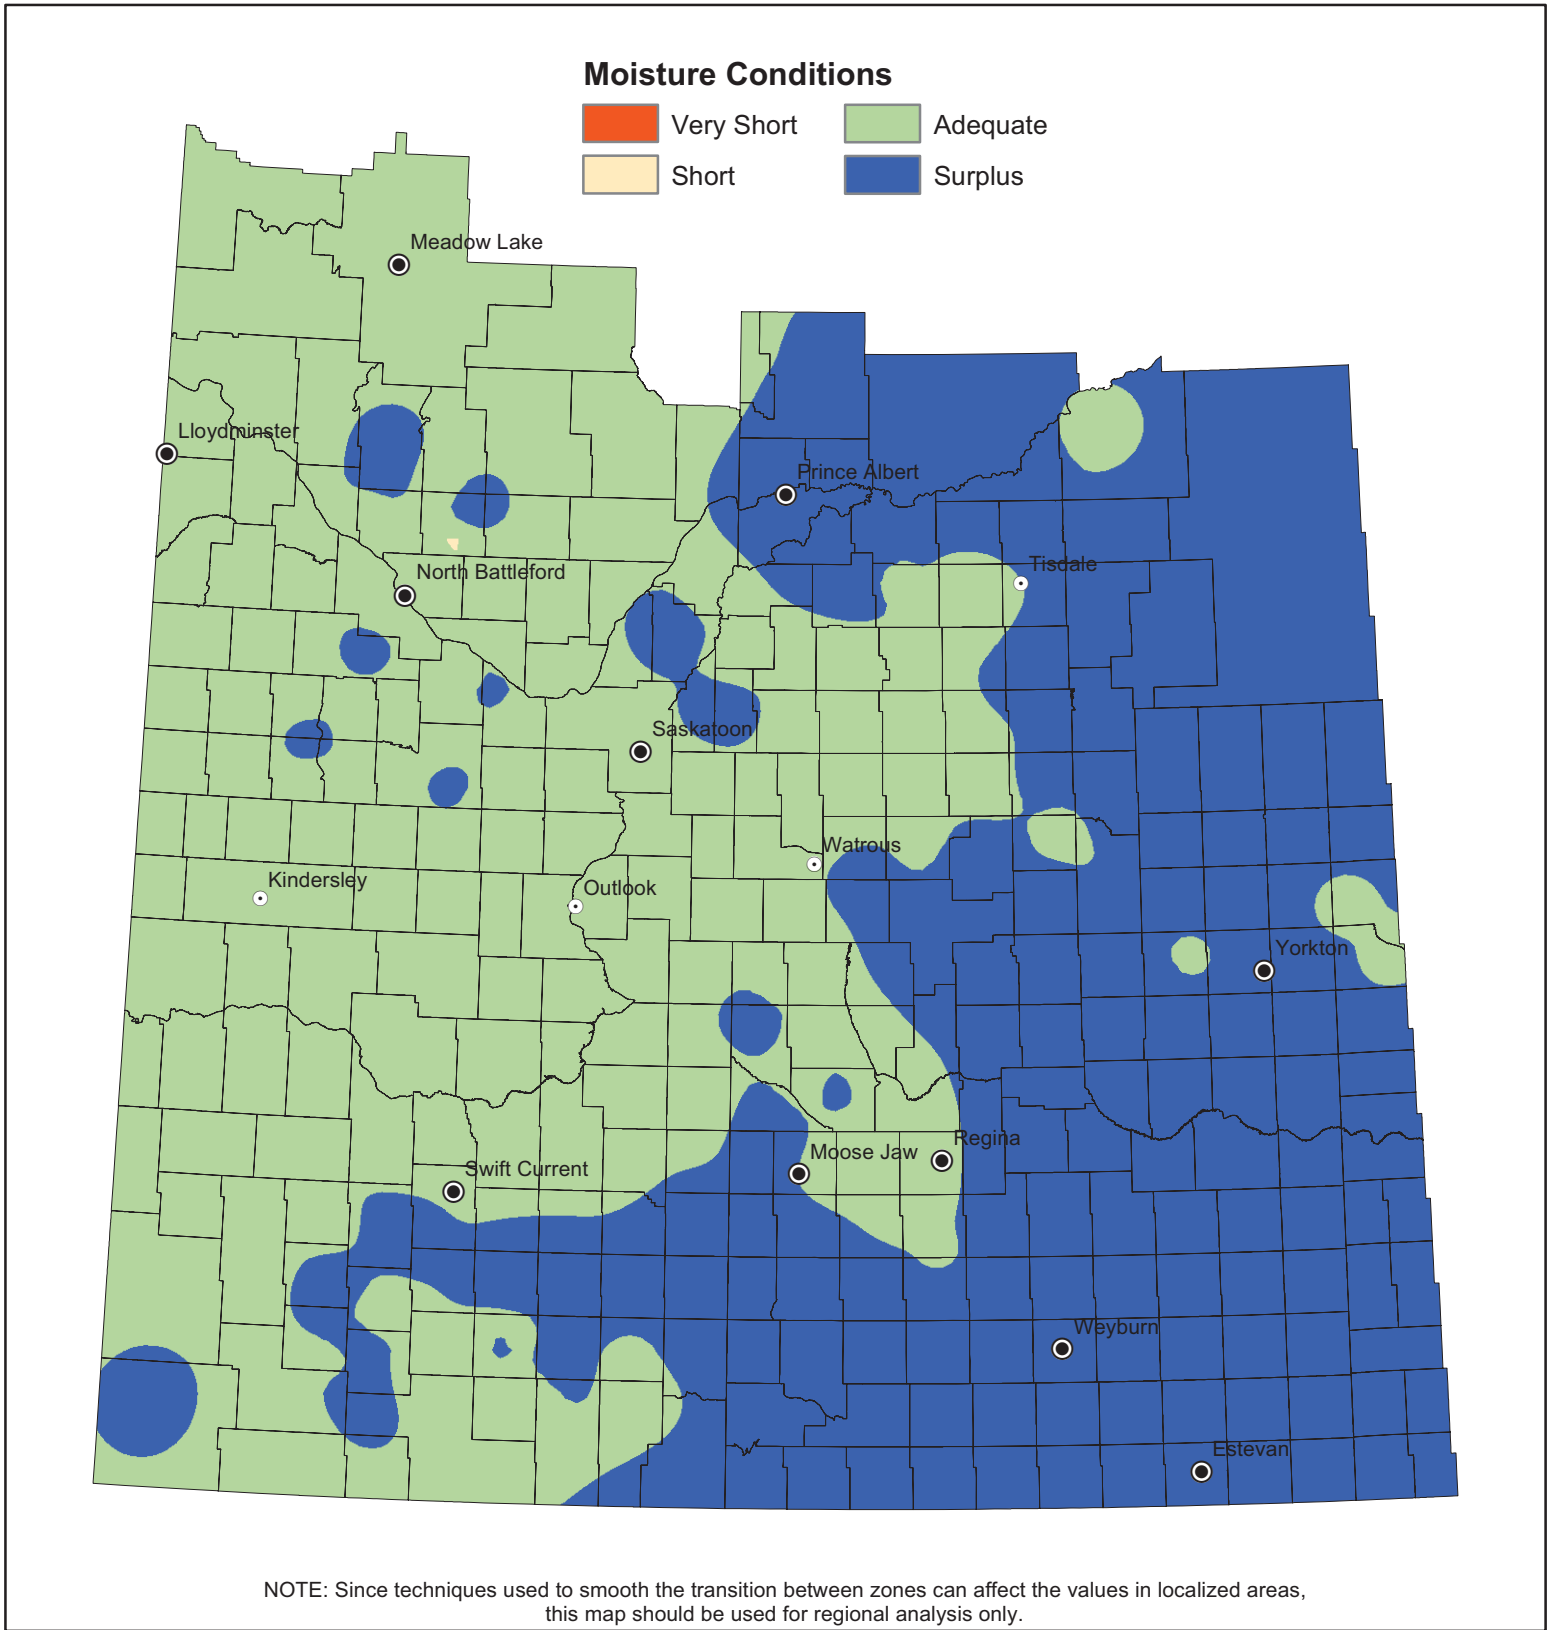

Cropland Topsoil Moisture Conditions

June 21, 2011

Saskatchewan
Ministry of
Agriculture

© 2011 Government of Saskatchewan

Projection: UTM Zone 13 Datum: NAD83

Data Source:

Moisture - Ministry of Agriculture, Crop Report Database
IDW interpolation (power 2.5, fixed radius 300 km)

Prepared by: Geomatics Services Date: June 22, 2011