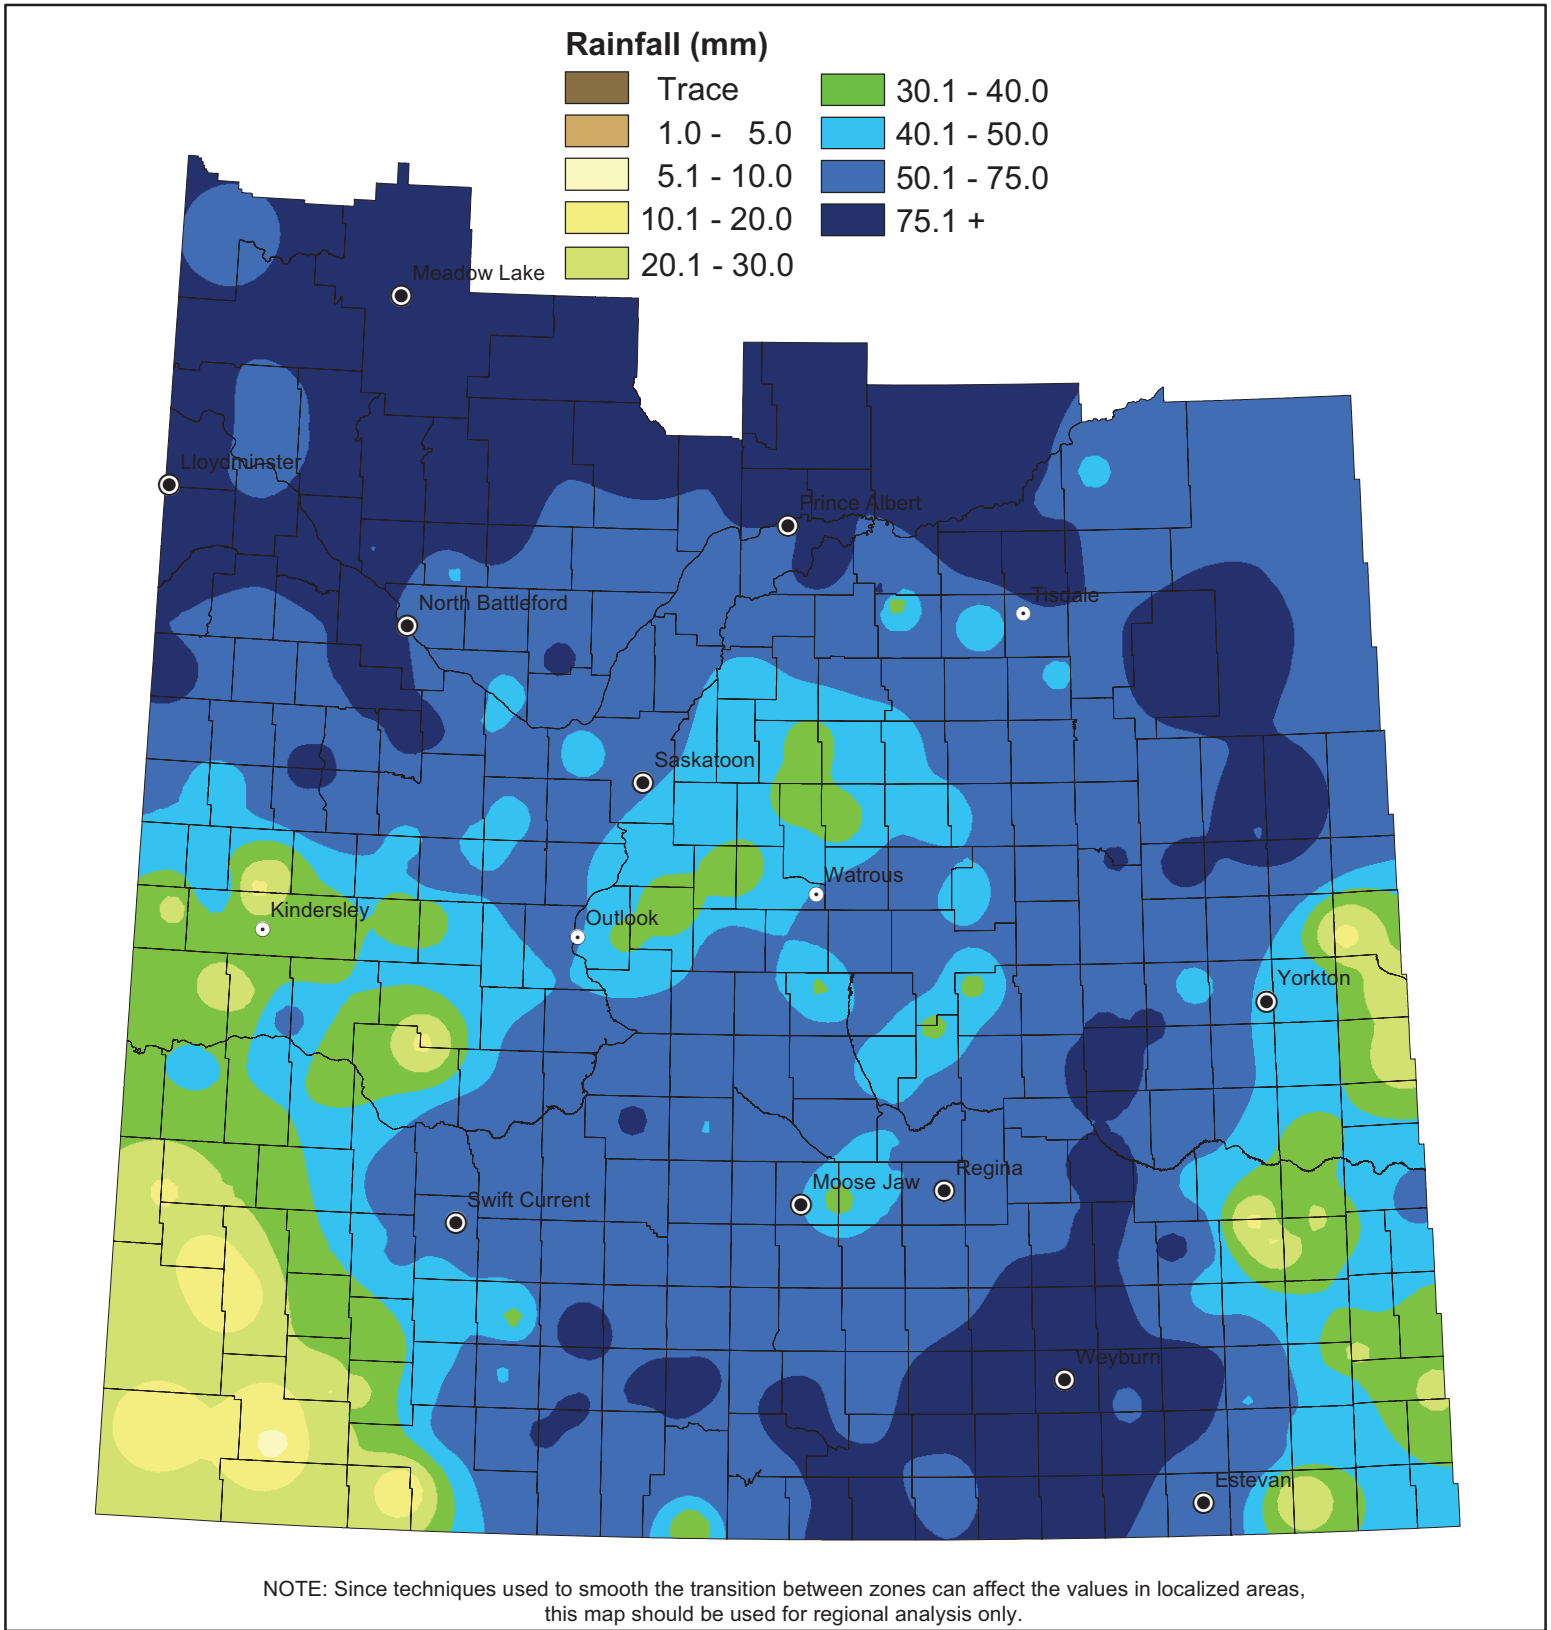

Weekly Rainfall - Adjusted Legend

for the week ending June 20, 2011

Saskatchewan
Ministry of
Agriculture

© 2011 Government of Saskatchewan

Projection: UTM Zone 13 Datum: NAD83

Data Source:

Rainfall - Ministry of Agriculture, Crop Report Database
IDW interpolation (power 2.5, fixed radius 300 km)

Prepared by: Geomatics Services Date: June 22, 2011