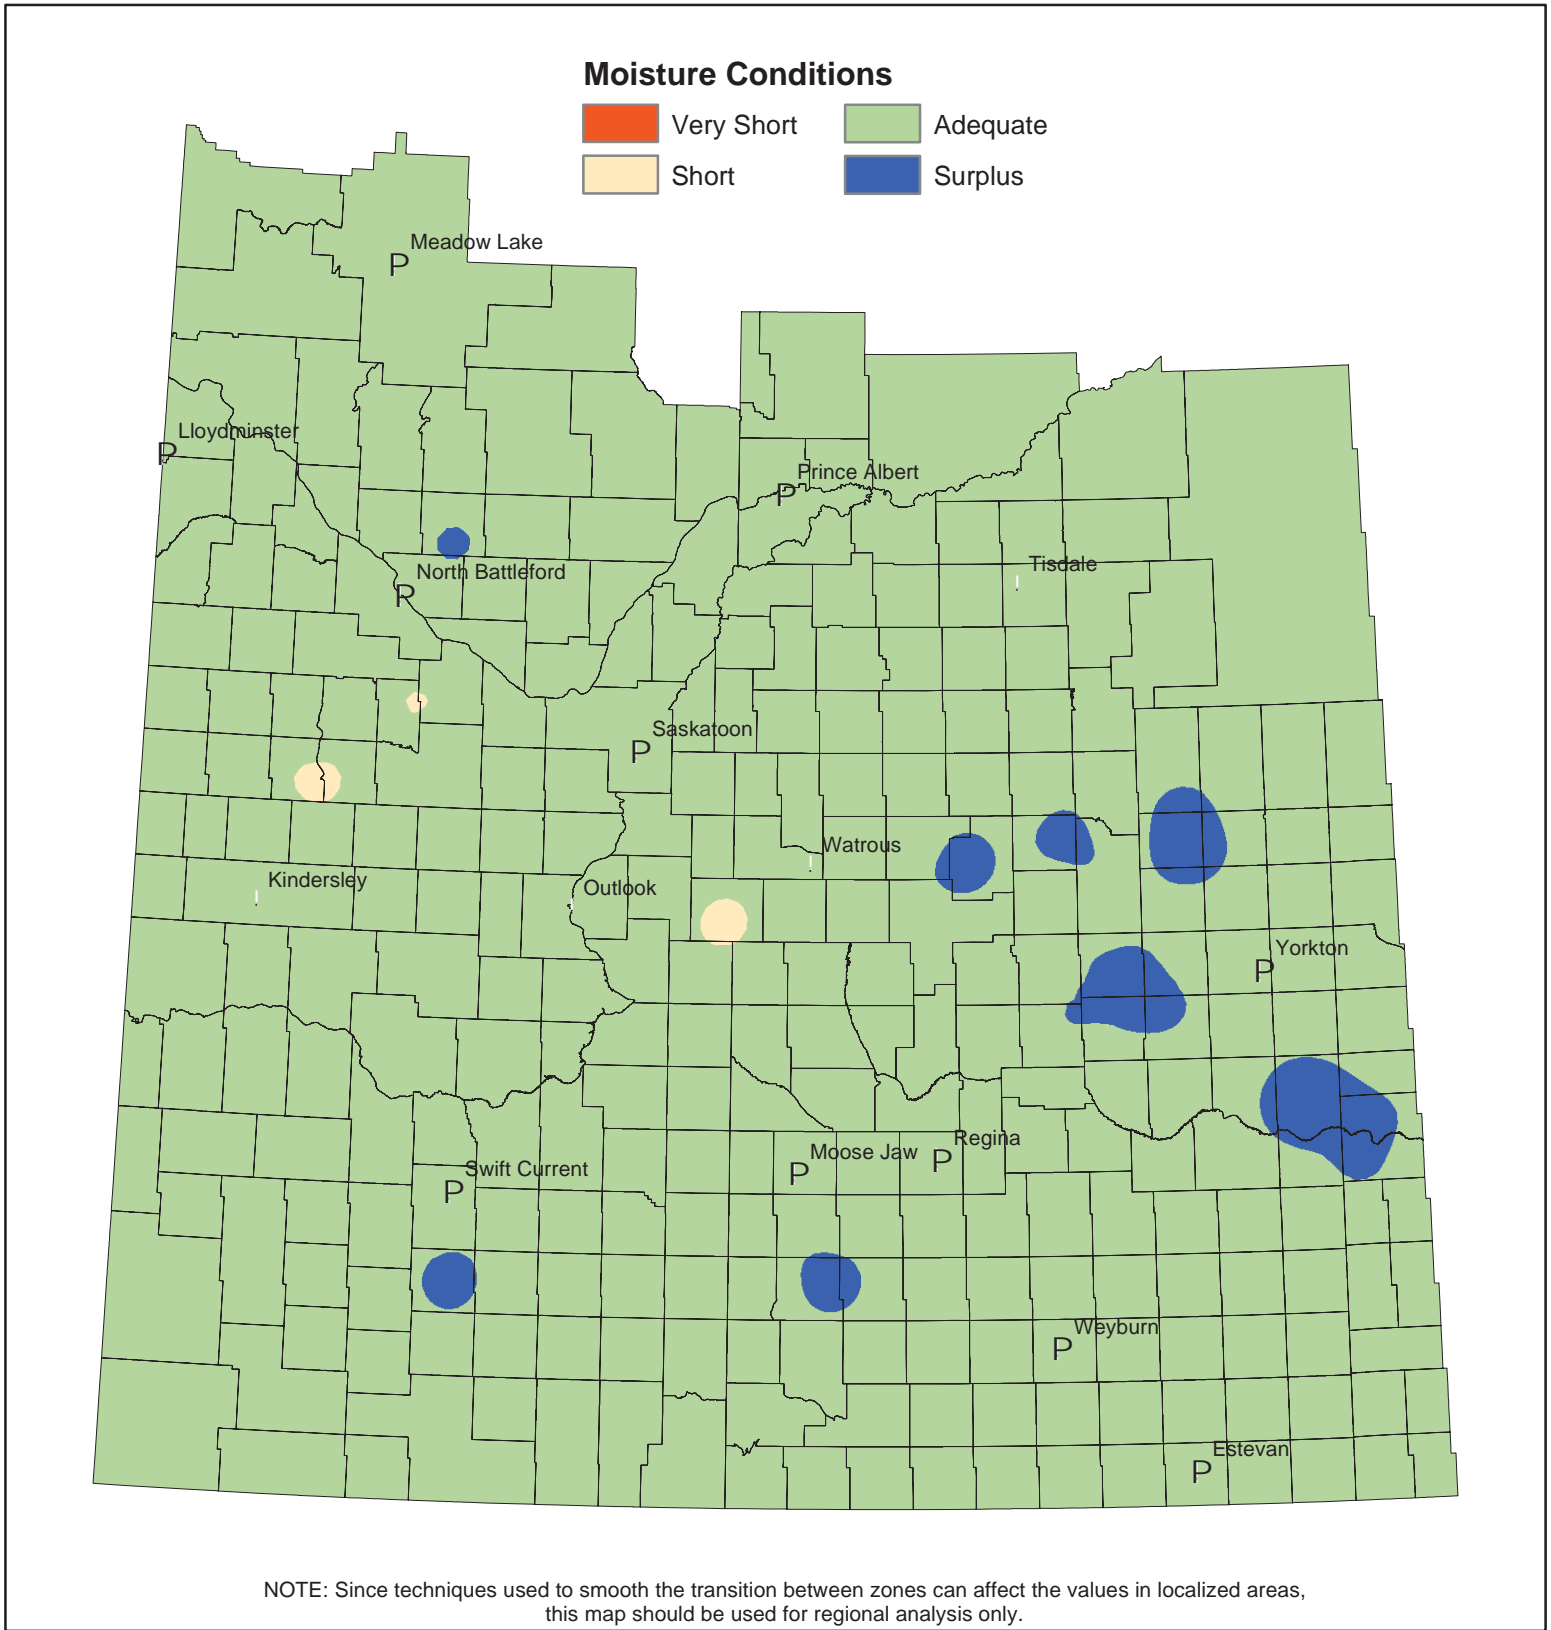

# Cropland Topsoil Moisture Conditions

May 22, 2012

Saskatchewan  
Ministry of  
Agriculture

© 2012 Government of Saskatchewan

Projection: UTM Zone 13 Datum: NAD83

2

Data Source:  
Moisture - Ministry of Agriculture, Crop Report Database  
IDW interpolation (power 2.5, fixed radius 300 km)

Prepared by: Geomatics Services Date: May 23, 2012