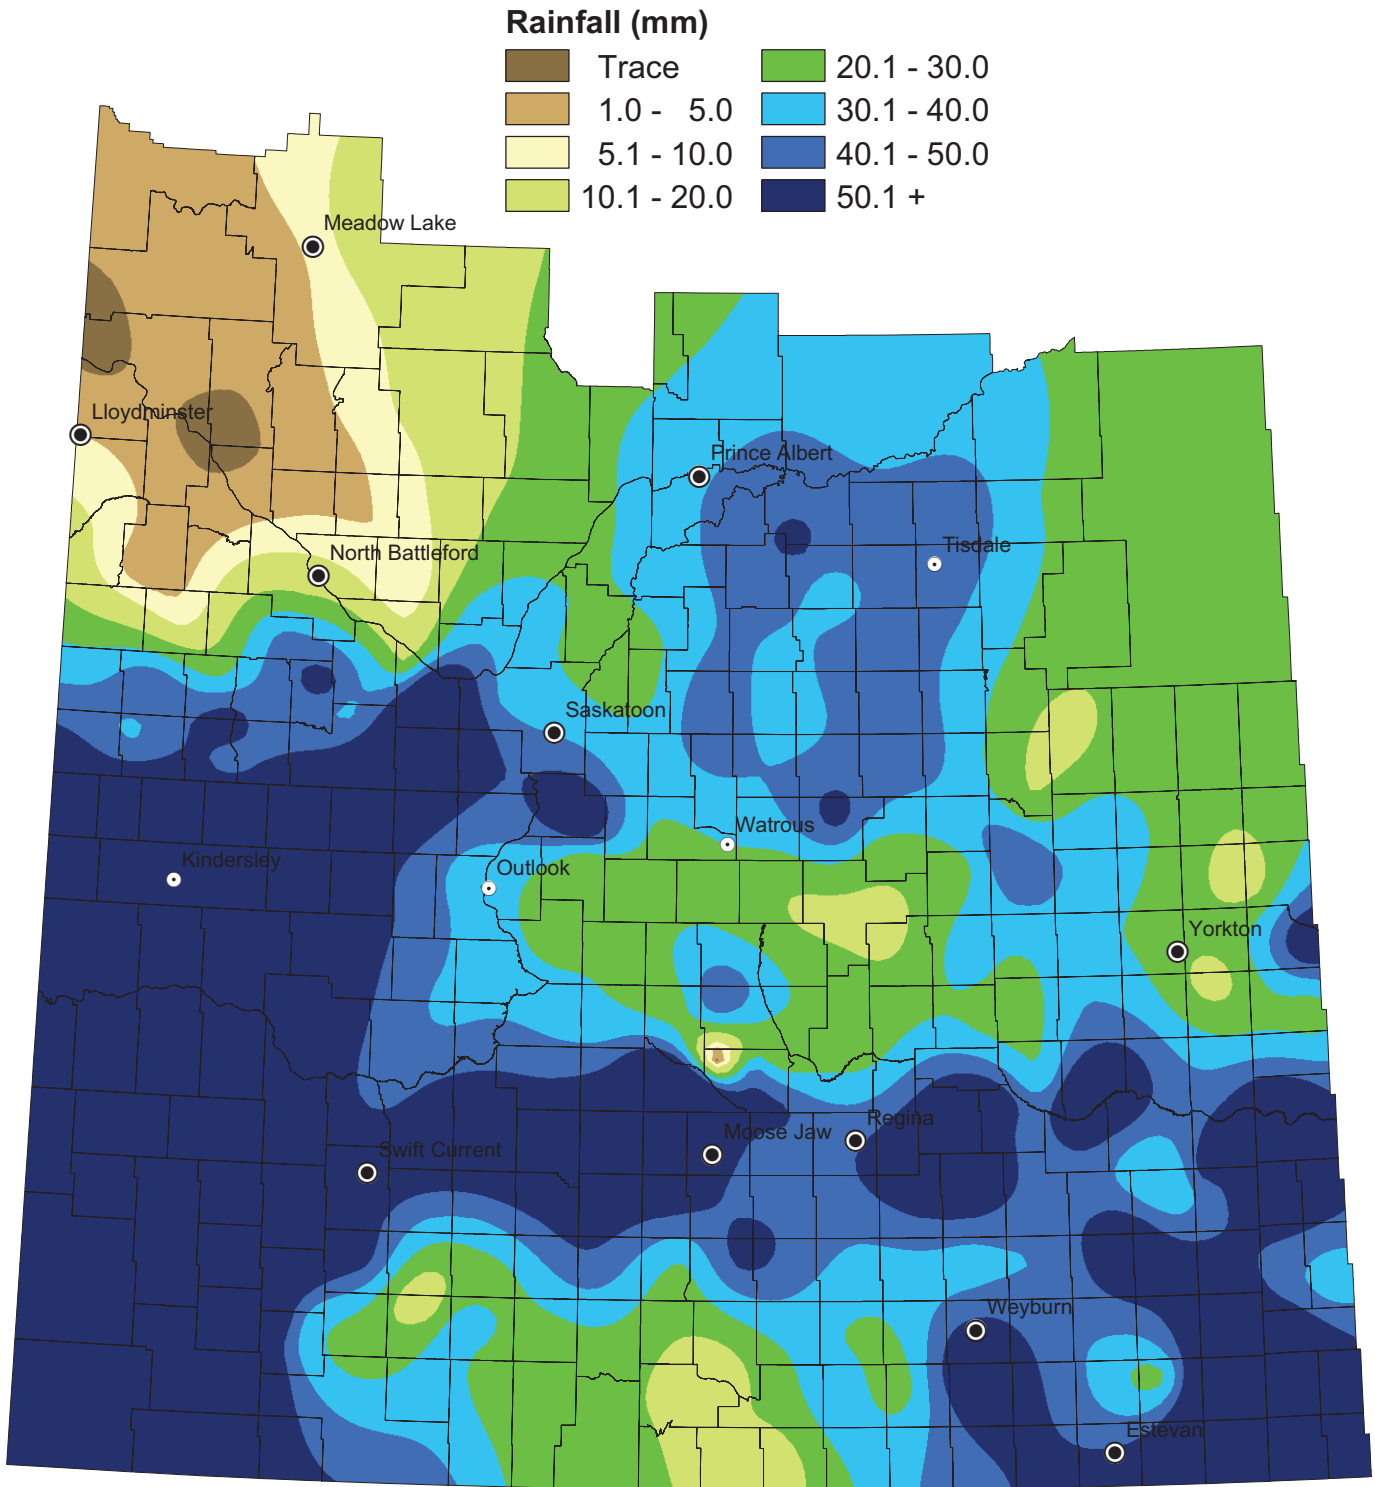

# Weekly Rainfall

for the week ending June 21, 2010

NOTE: Since techniques used to smooth the transition between zones can affect the values in localized areas, this map should be used for regional analysis only.

Saskatchewan  
Ministry of  
Agriculture

© 2010 Government of Saskatchewan

Projection: UTM Zone 13 Datum: NAD83

Data Source:

Rainfall - Ministry of Agriculture, Crop Report Database  
Spline interpolation (tension = 50)

Prepared by: Geomatics Services Date: June 23, 2010