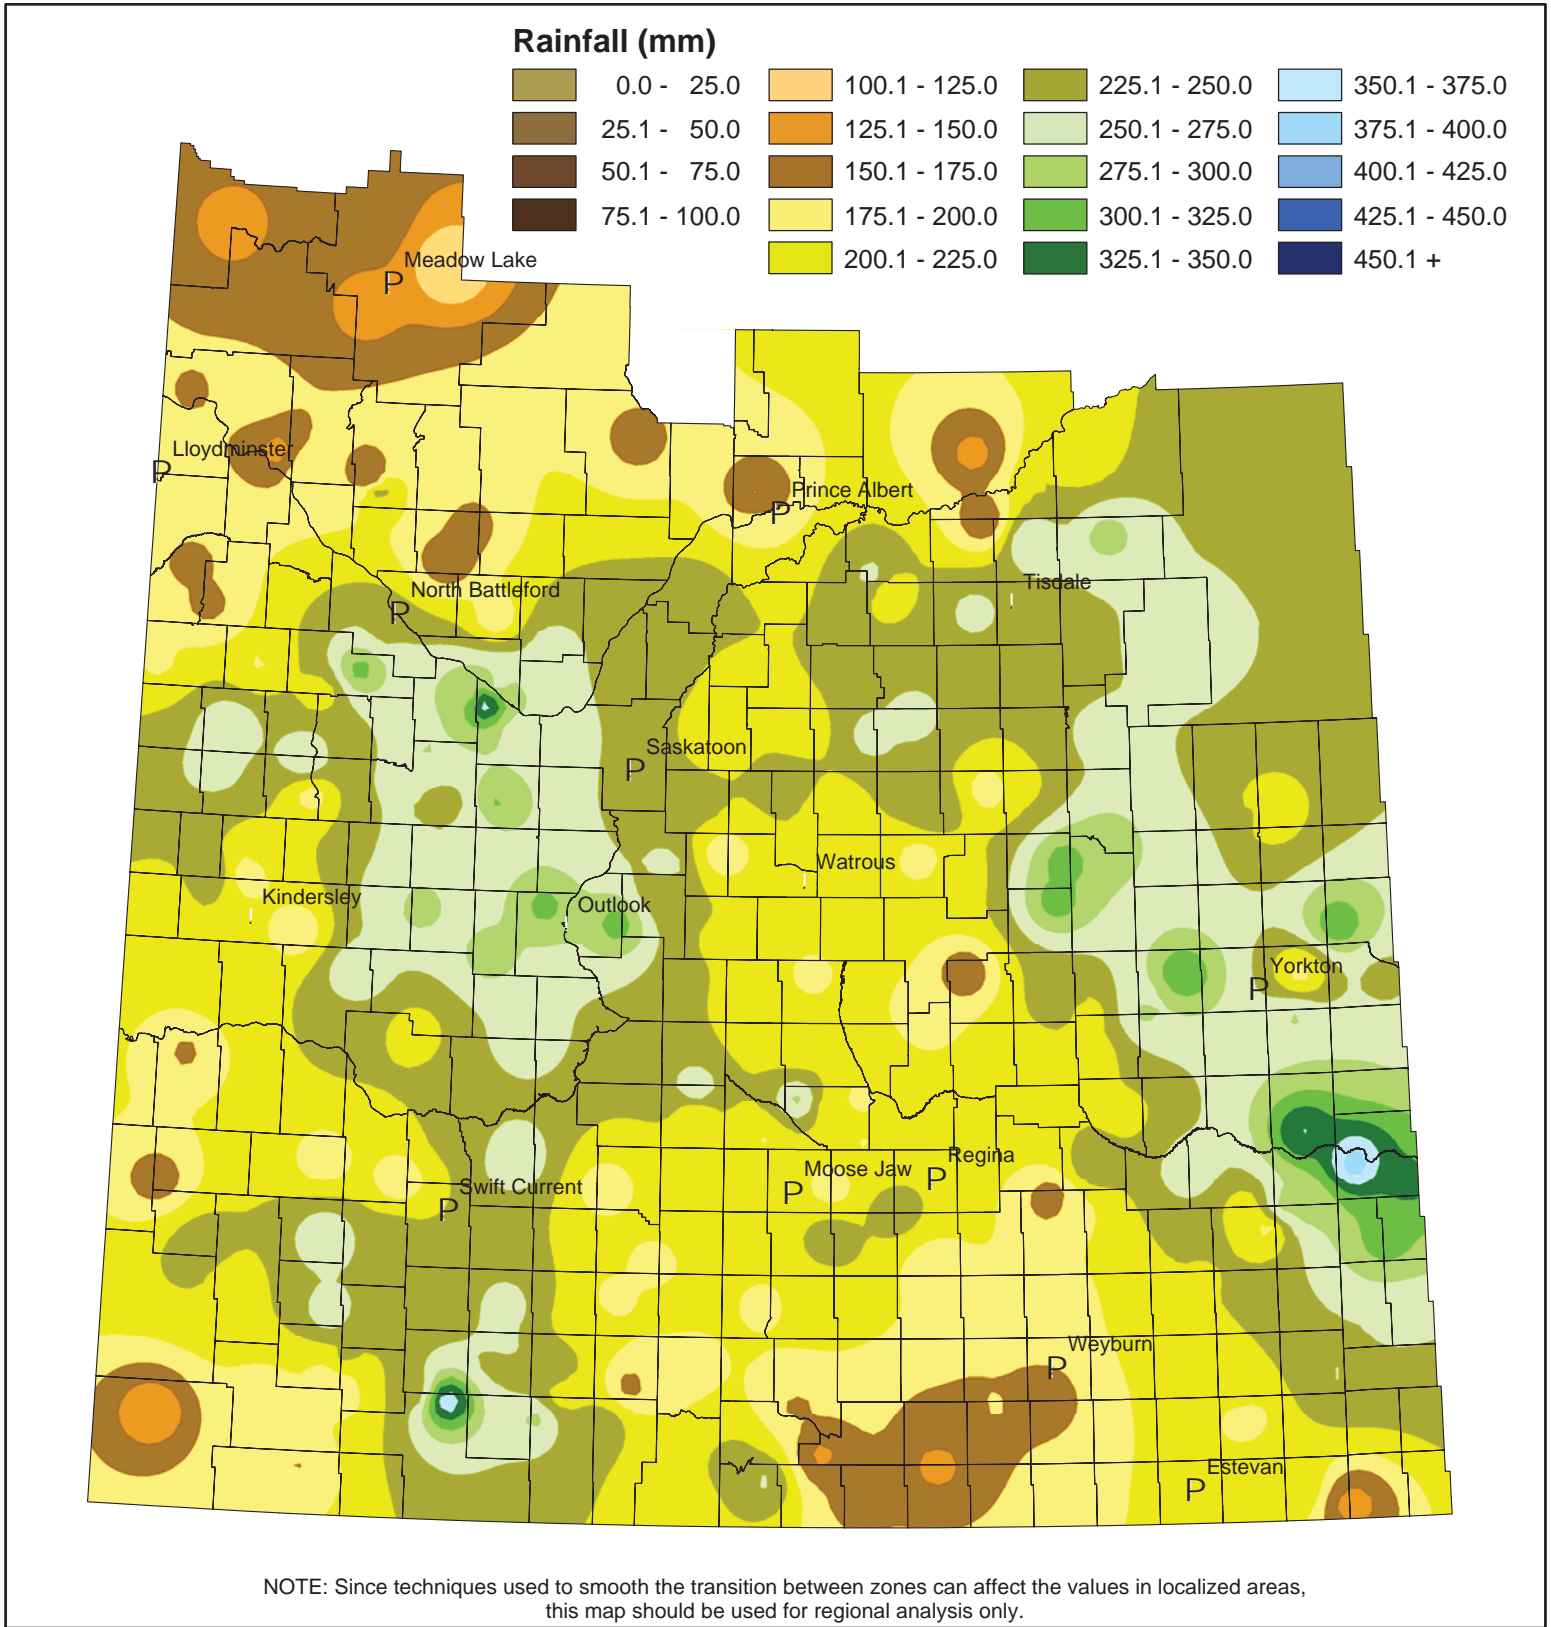

Cumulative Rainfall

From: April 1, 2012

To: June 18, 2012

Saskatchewan
Ministry of
Agriculture

2

Data Source:
Rainfall - Ministry of Agriculture, Crop Report Database
IDW interpolation (power 2.5, fixed radius 300 km)

Prepared by: Geomatics Services Date: June 20, 2012