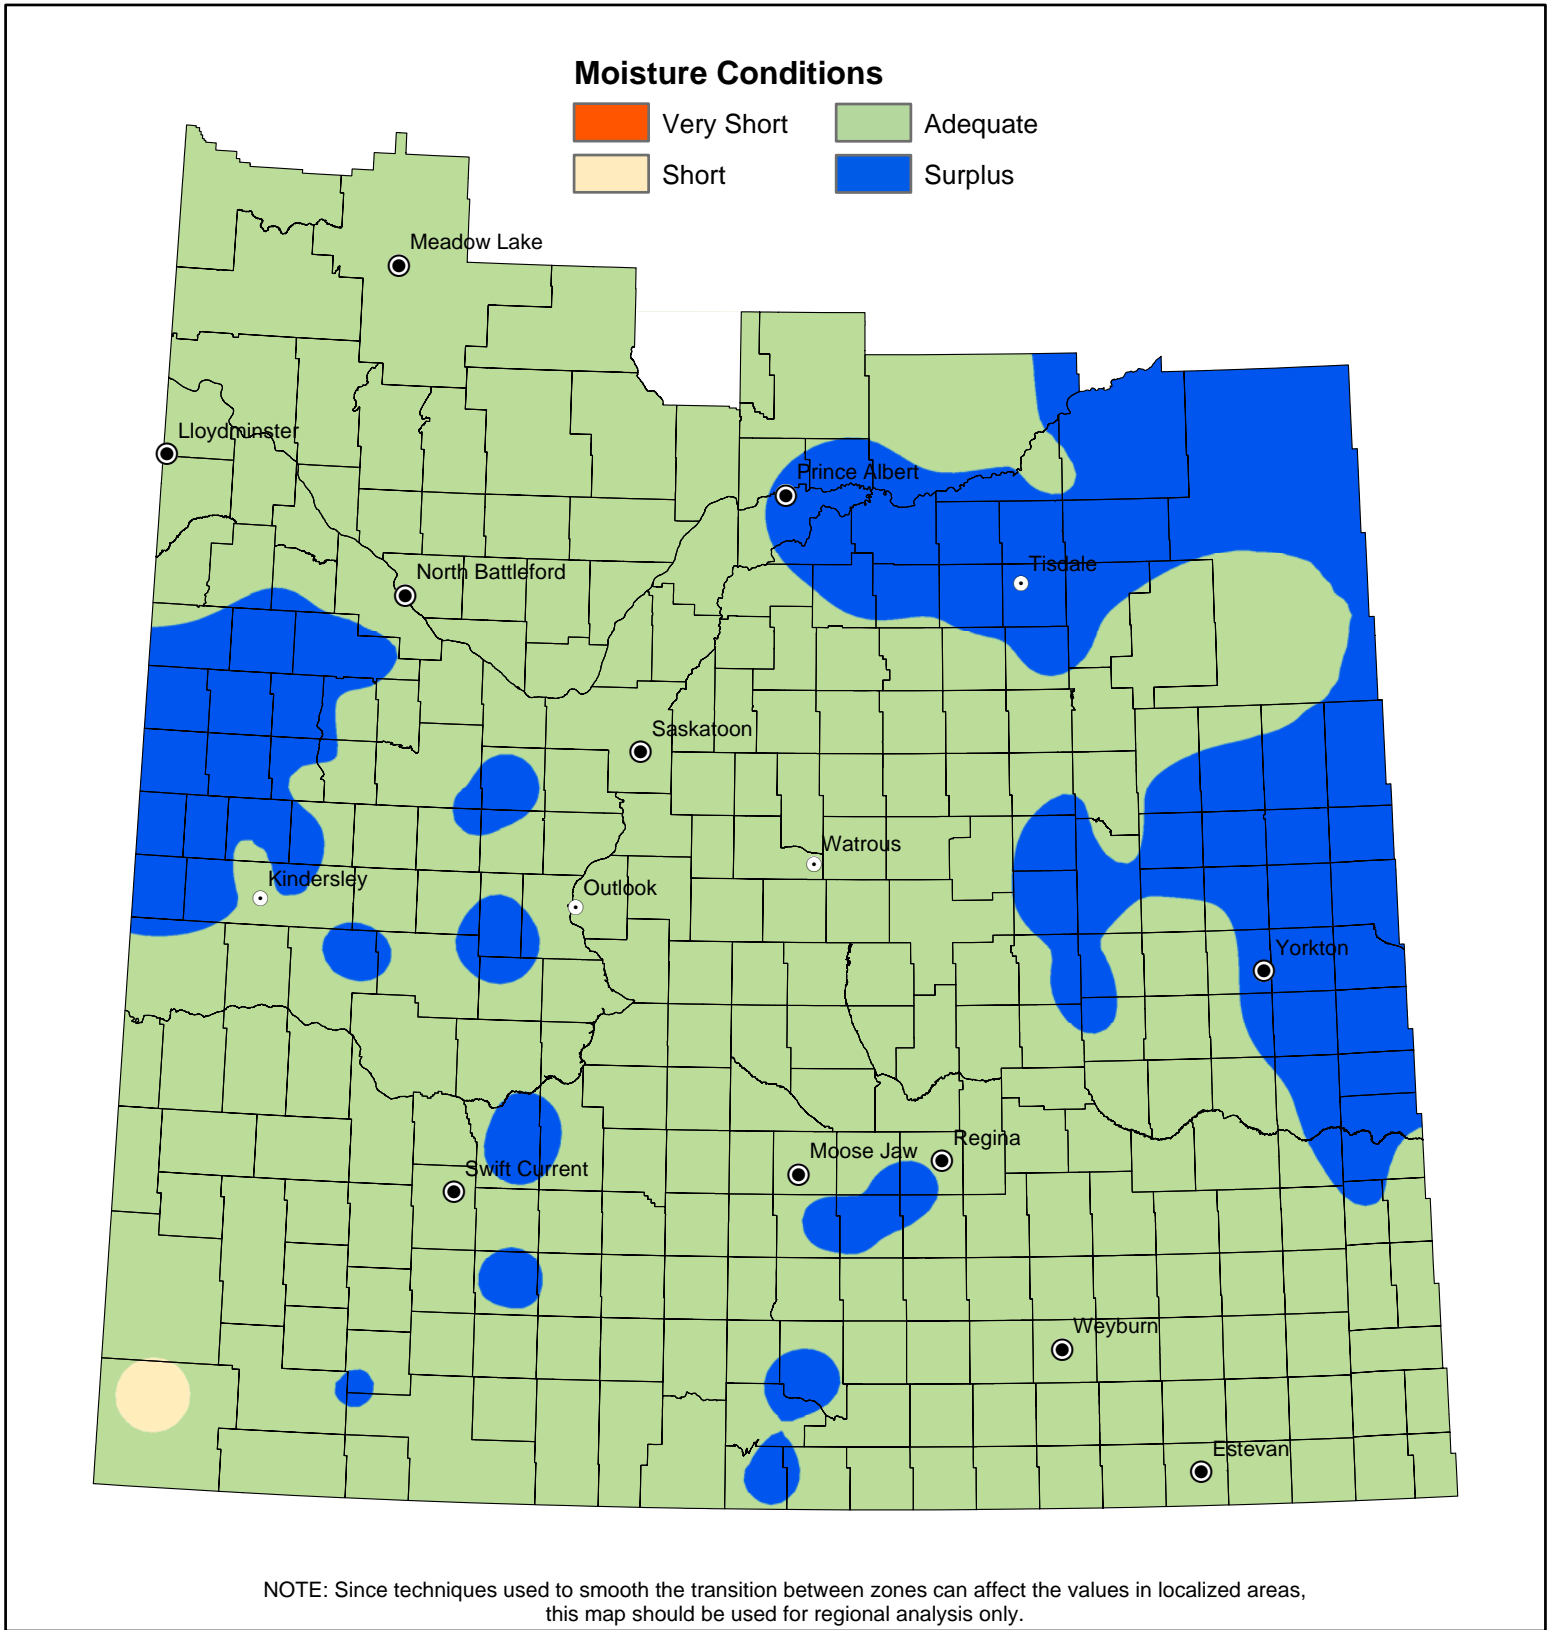

Cropland Topsoil Moisture Conditions

June 26, 2012

Saskatchewan
Ministry of
Agriculture

© 2012 Government of Saskatchewan

Projection: UTM Zone 13 Datum: NAD83

Data Source:

Moisture - Ministry of Agriculture, Crop Report Database
IDW interpolation (power 2.5, fixed radius 300 km)

Prepared by: Geomatics Services Date: June 27, 2012