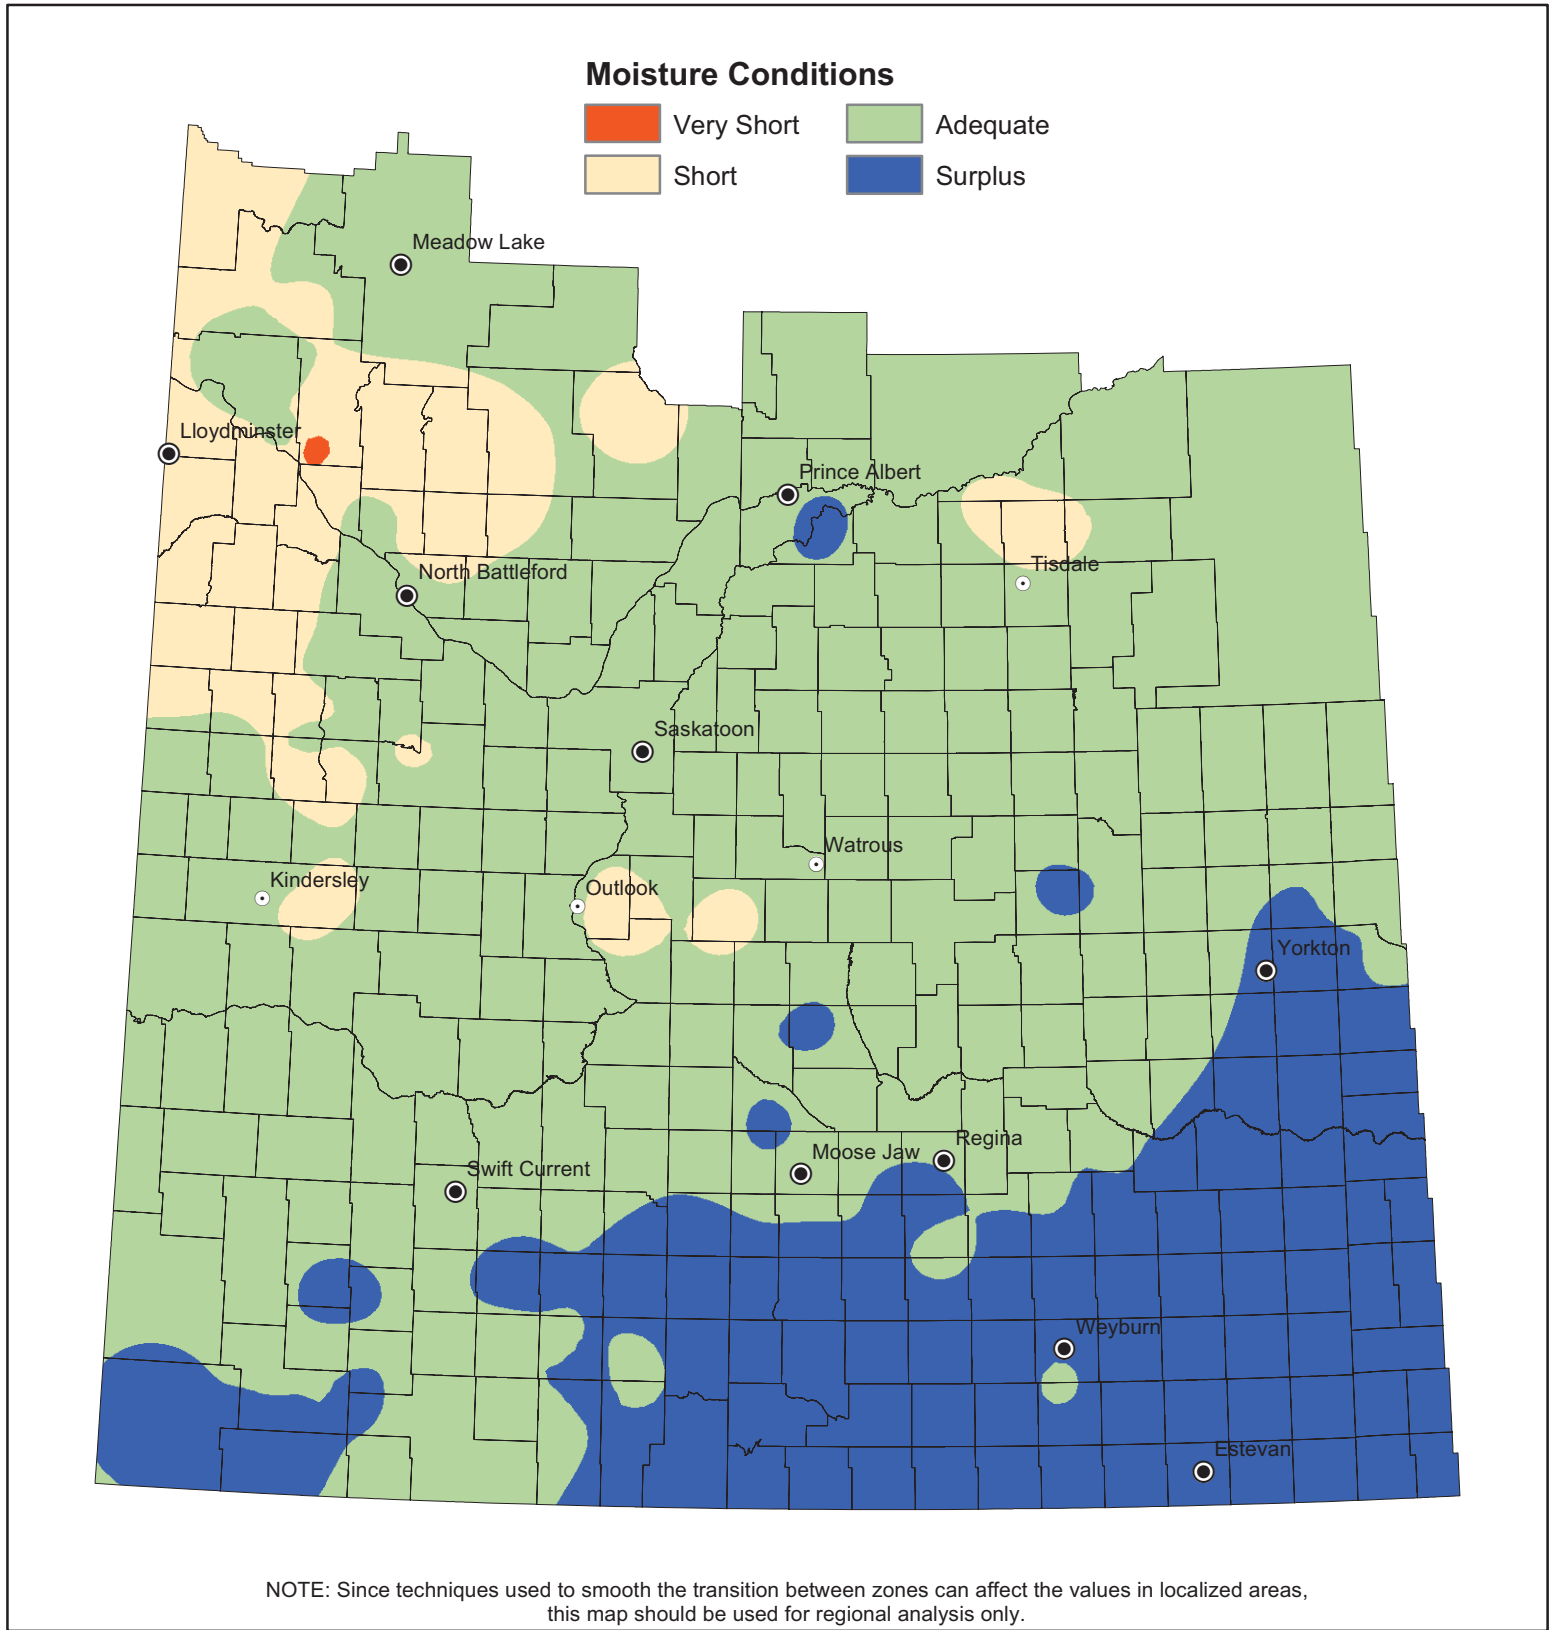

Cropland Topsoil Moisture Conditions

June 14, 2011

Saskatchewan
Ministry of
Agriculture

© 2011 Government of Saskatchewan

Projection: UTM Zone 13 Datum: NAD83

Data Source:

Moisture - Ministry of Agriculture, Crop Report Database
IDW interpolation (power 2.5, fixed radius 300 km)

Prepared by: Geomatics Services Date: June 15, 2011