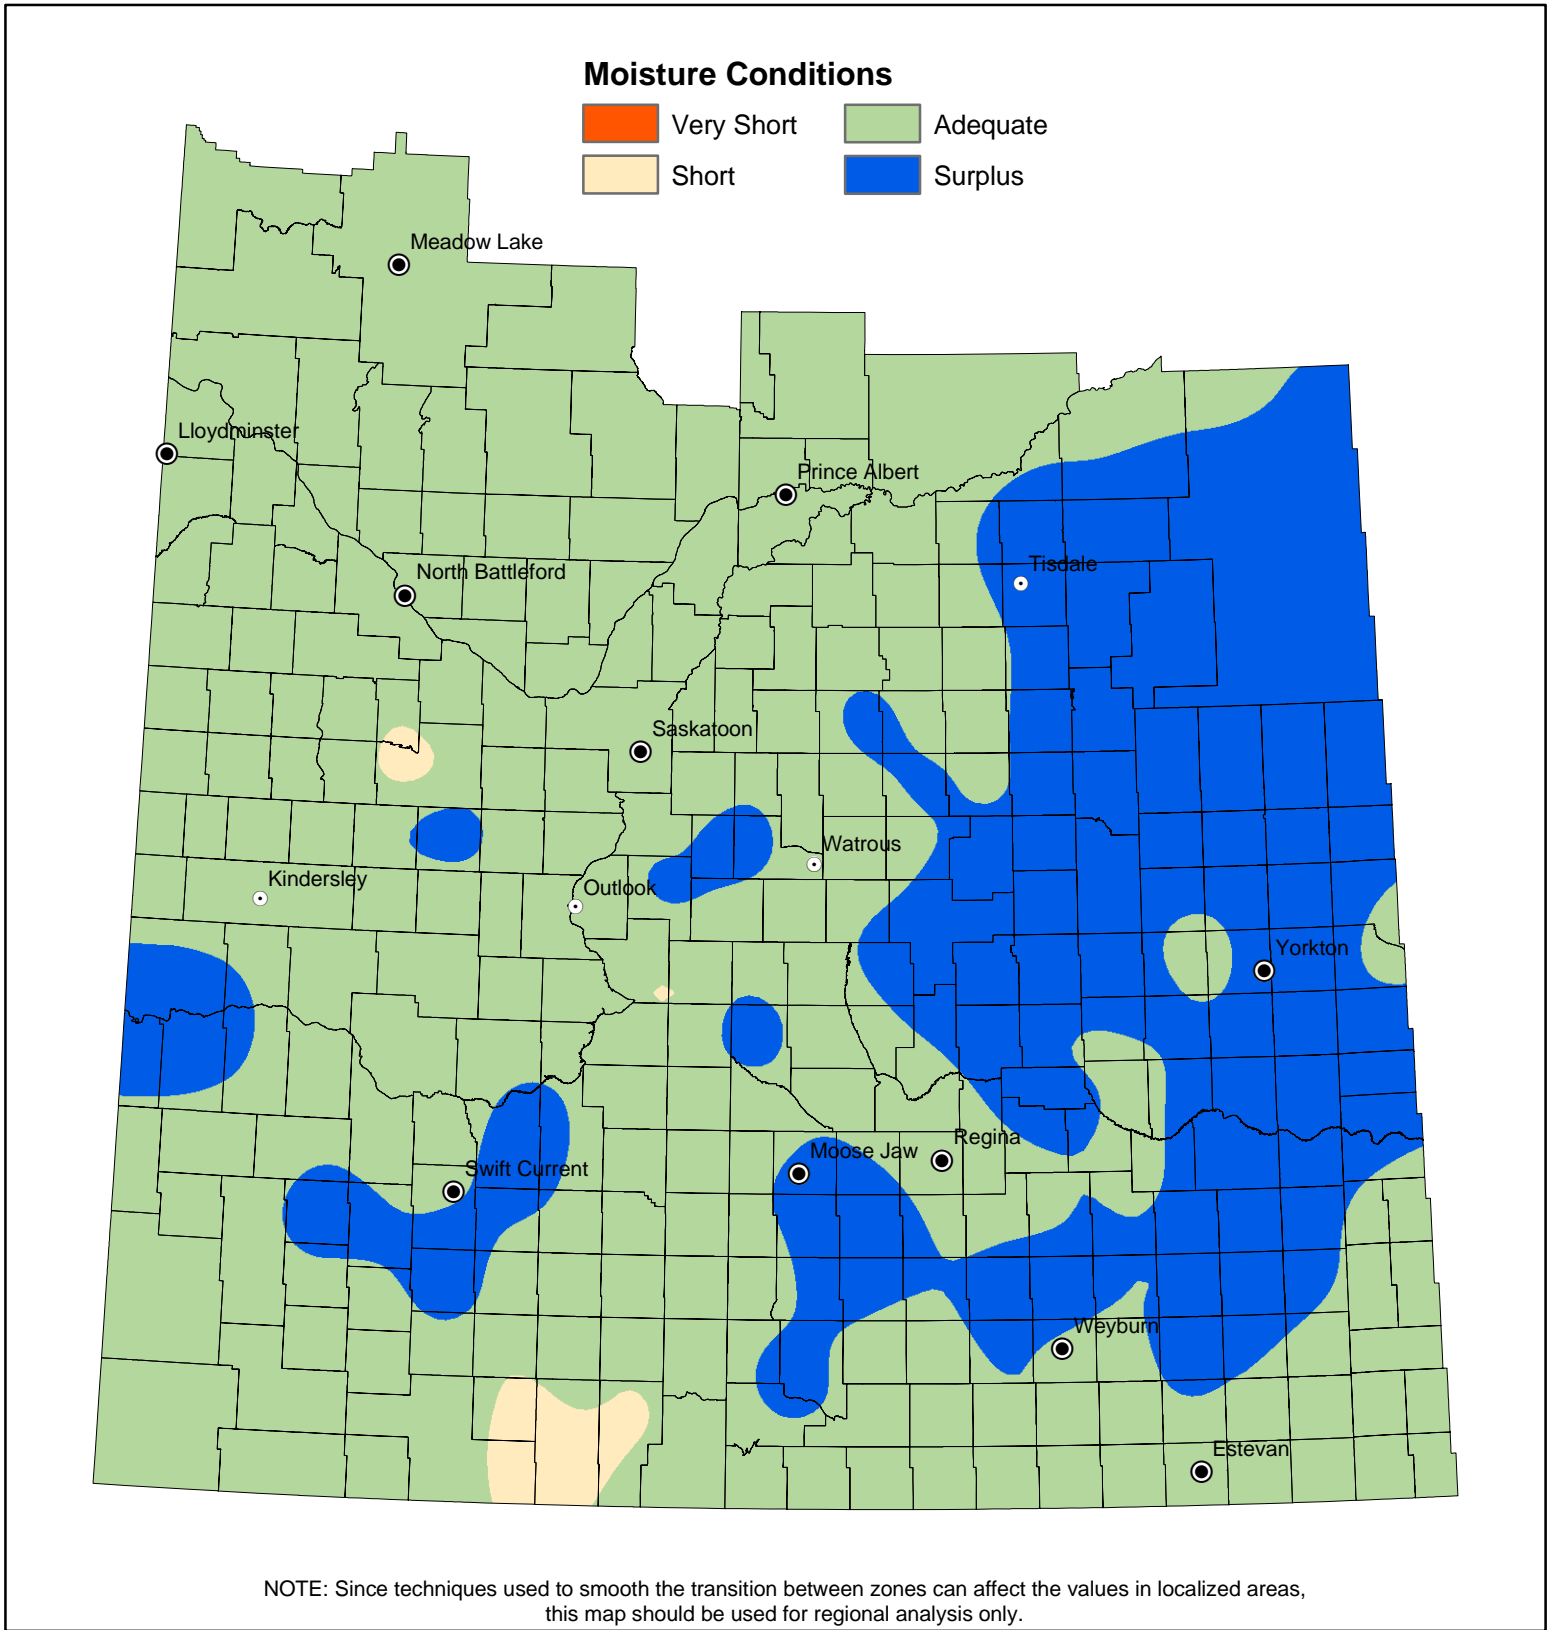

Cropland Topsoil Moisture Conditions

August 31, 2010

Saskatchewan
Ministry of
Agriculture

© 2010 Government of Saskatchewan

0 25 50 100 150 200

Kilometers

Data Source:

Moisture - Ministry of Agriculture, Crop Report Database
Spline interpolation (tension = 50)

Prepared by: Geomatics Services Date: September 1, 2010