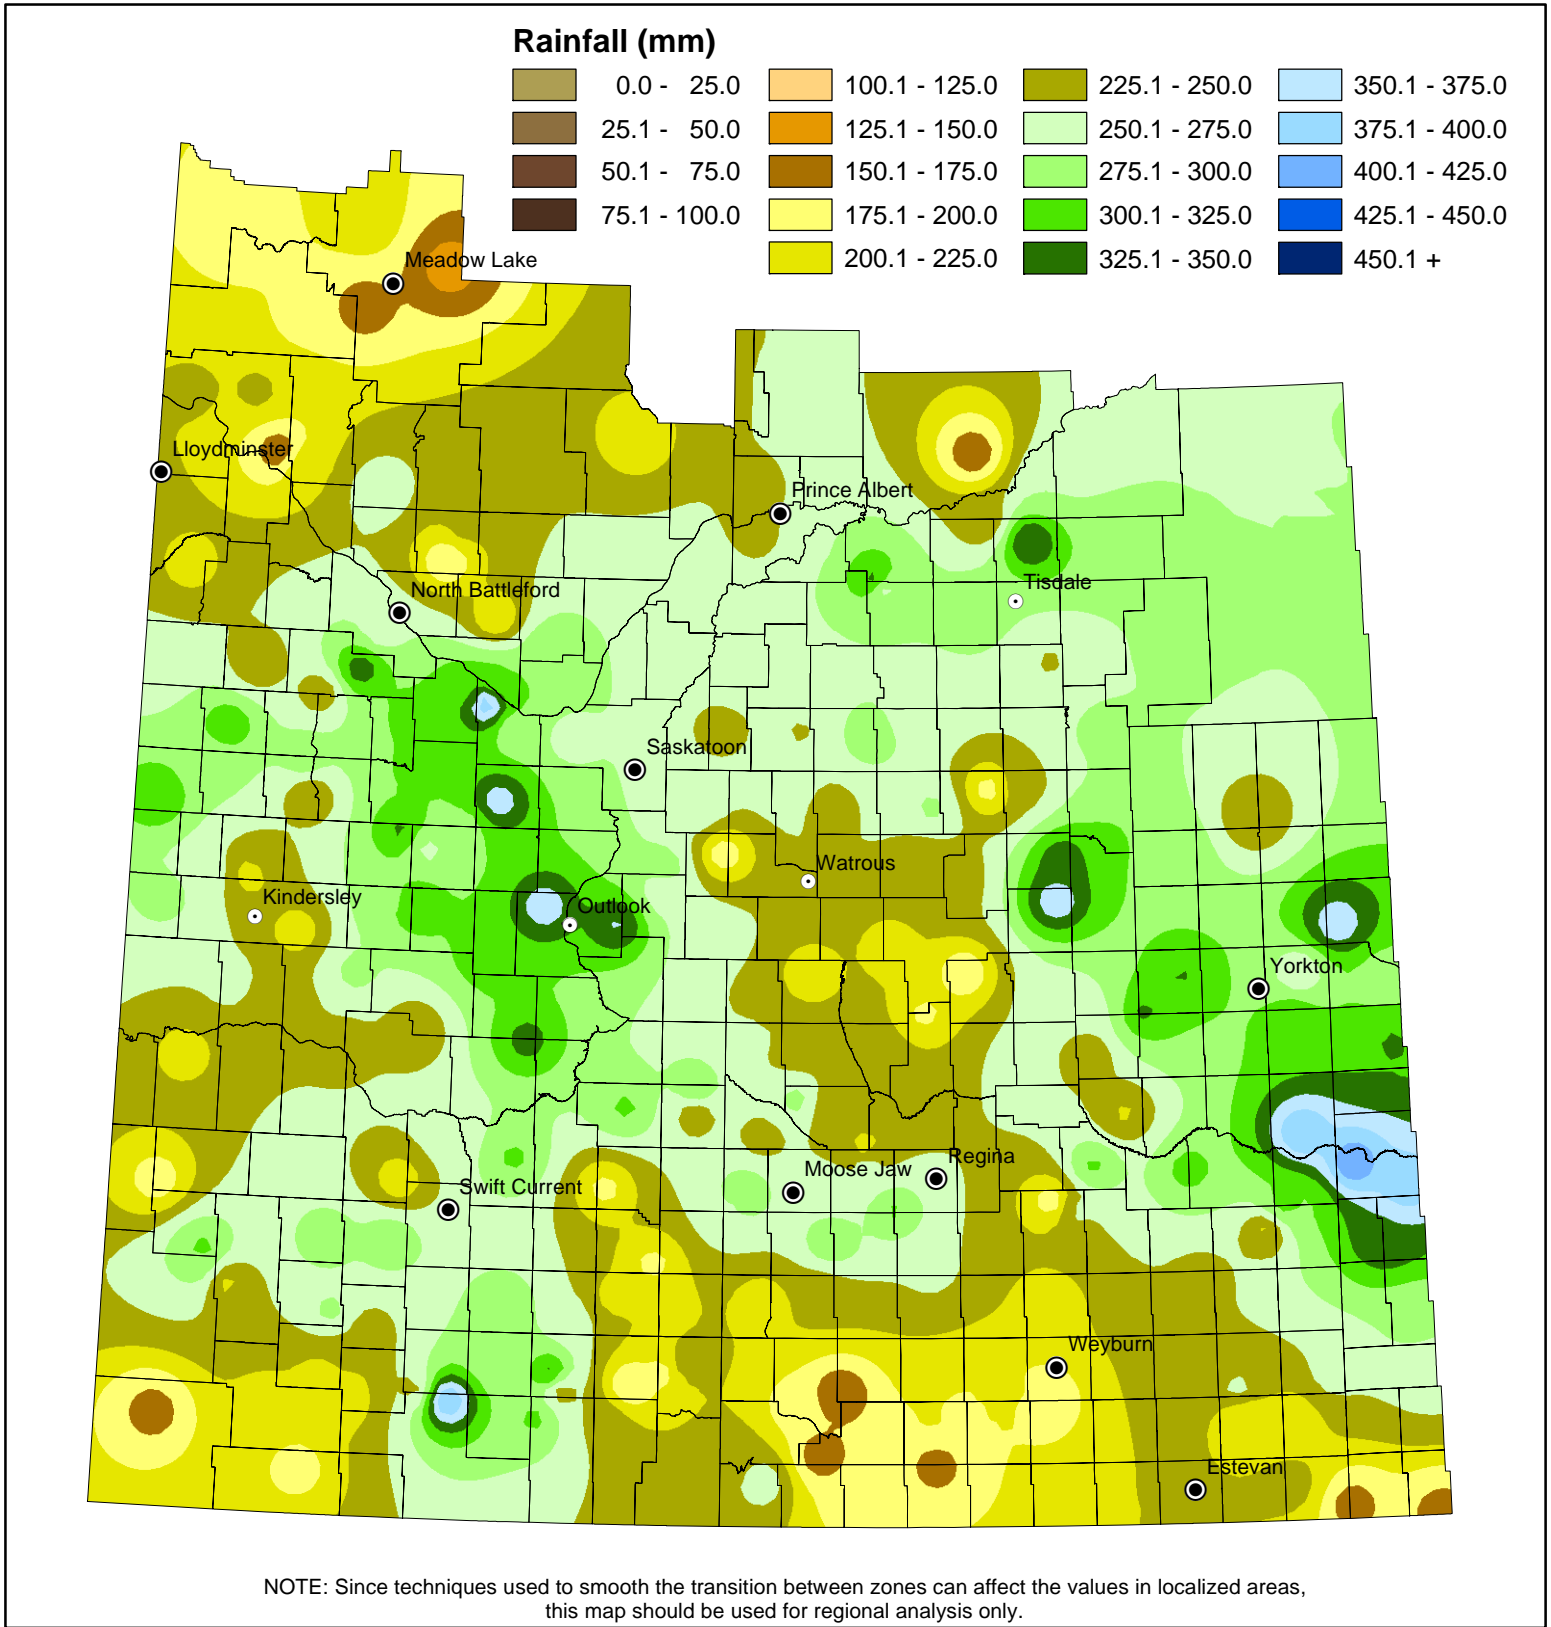

Cumulative Rainfall

From: April 1, 2012

To: July 2, 2012

Saskatchewan
Ministry of
Agriculture

© 2012 Government of Saskatchewan

Projection: UTM Zone 13 Datum: NAD83

Data Source:
Rainfall - Ministry of Agriculture, Crop Report Database
IDW interpolation (power 2.5, fixed radius 300 km)