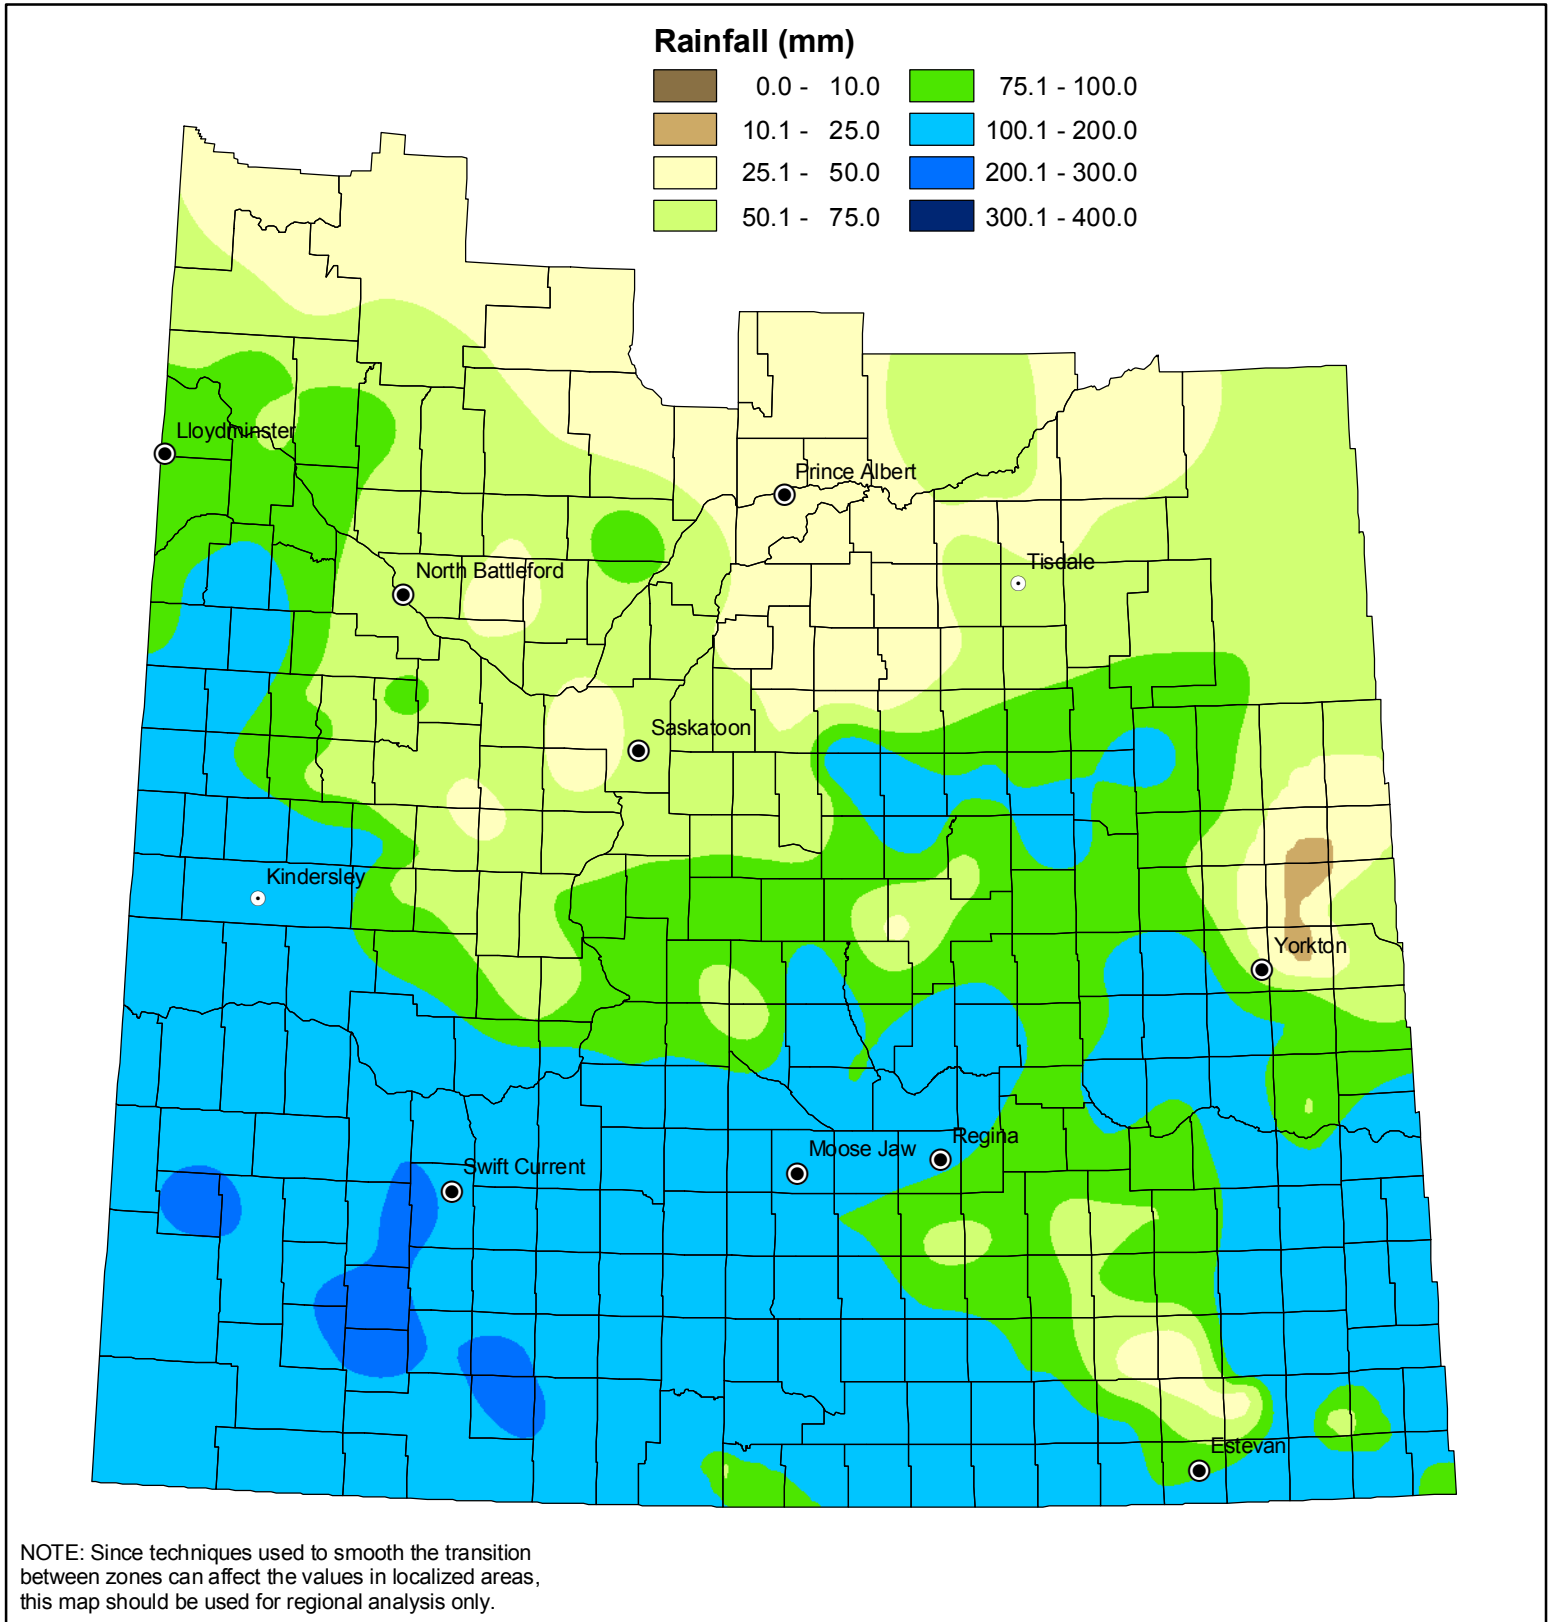

Cumulative Rainfall

From: April 1, 2008

To: June 14, 2008

**Saskatchewan
Ministry of
Agriculture**

© 2008 Government of Saskatchewan

0 25 50 100 150 200

Kilometers

Projection: UTM Zone 13 Datum: NAD83 Spheroid: GRS1980

Rainfall data - Saskatchewan Ministry of Agriculture Crop Report Database
Other data - © Information Services Corporation of Sask.

Prepared by: Geomatics Services Date: June 16, 2008