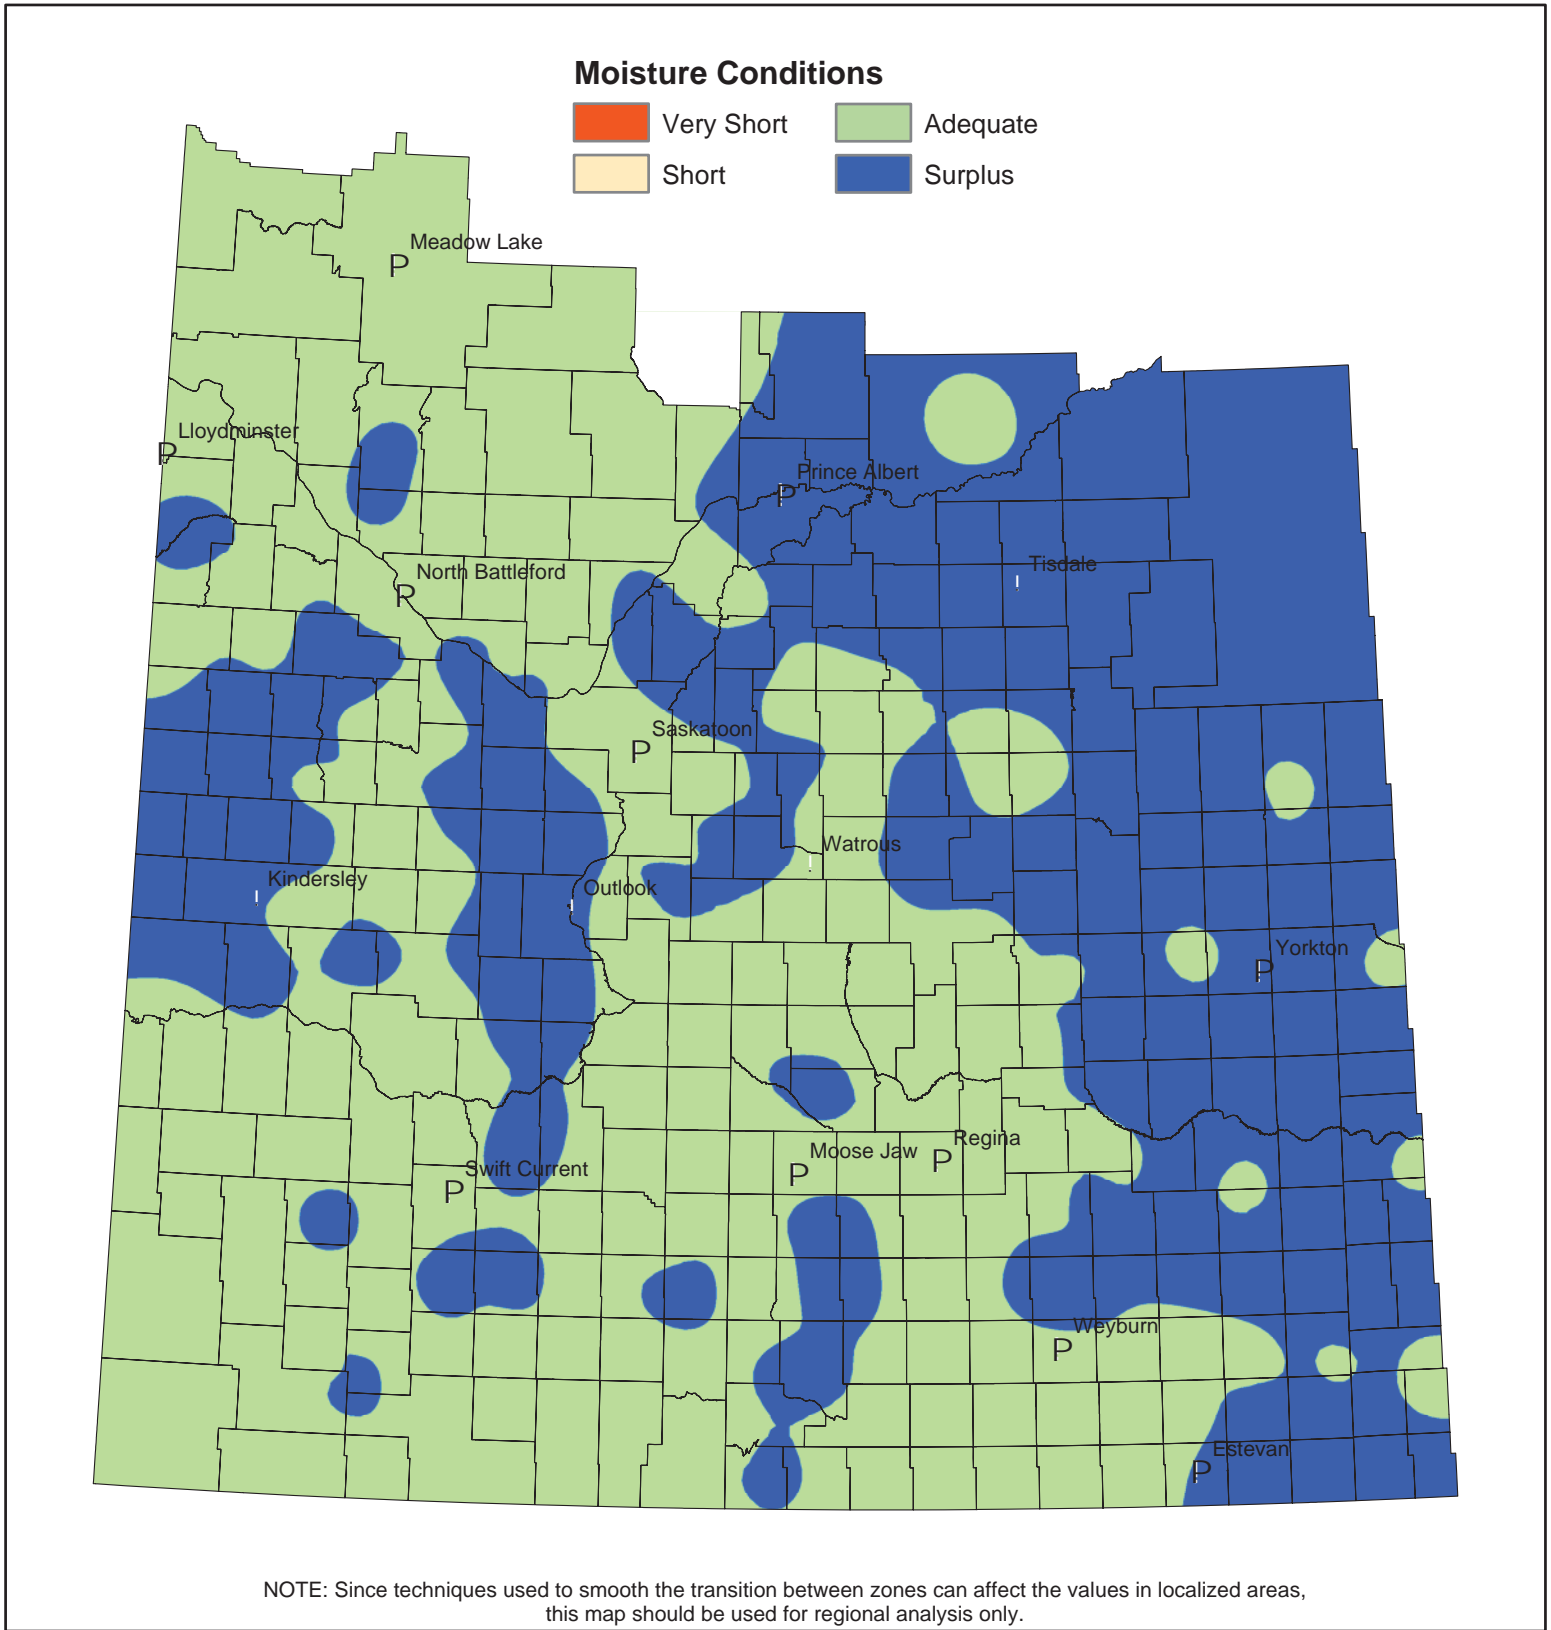

Cropland Topsoil Moisture Conditions

June 19, 2012

Saskatchewan
Ministry of
Agriculture

2

Data Source:
Moisture - Ministry of Agriculture, Crop Report Database
IDW interpolation (power 2.5, fixed radius 300 km)

Prepared by: Geomatics Services Date: June 20, 2012