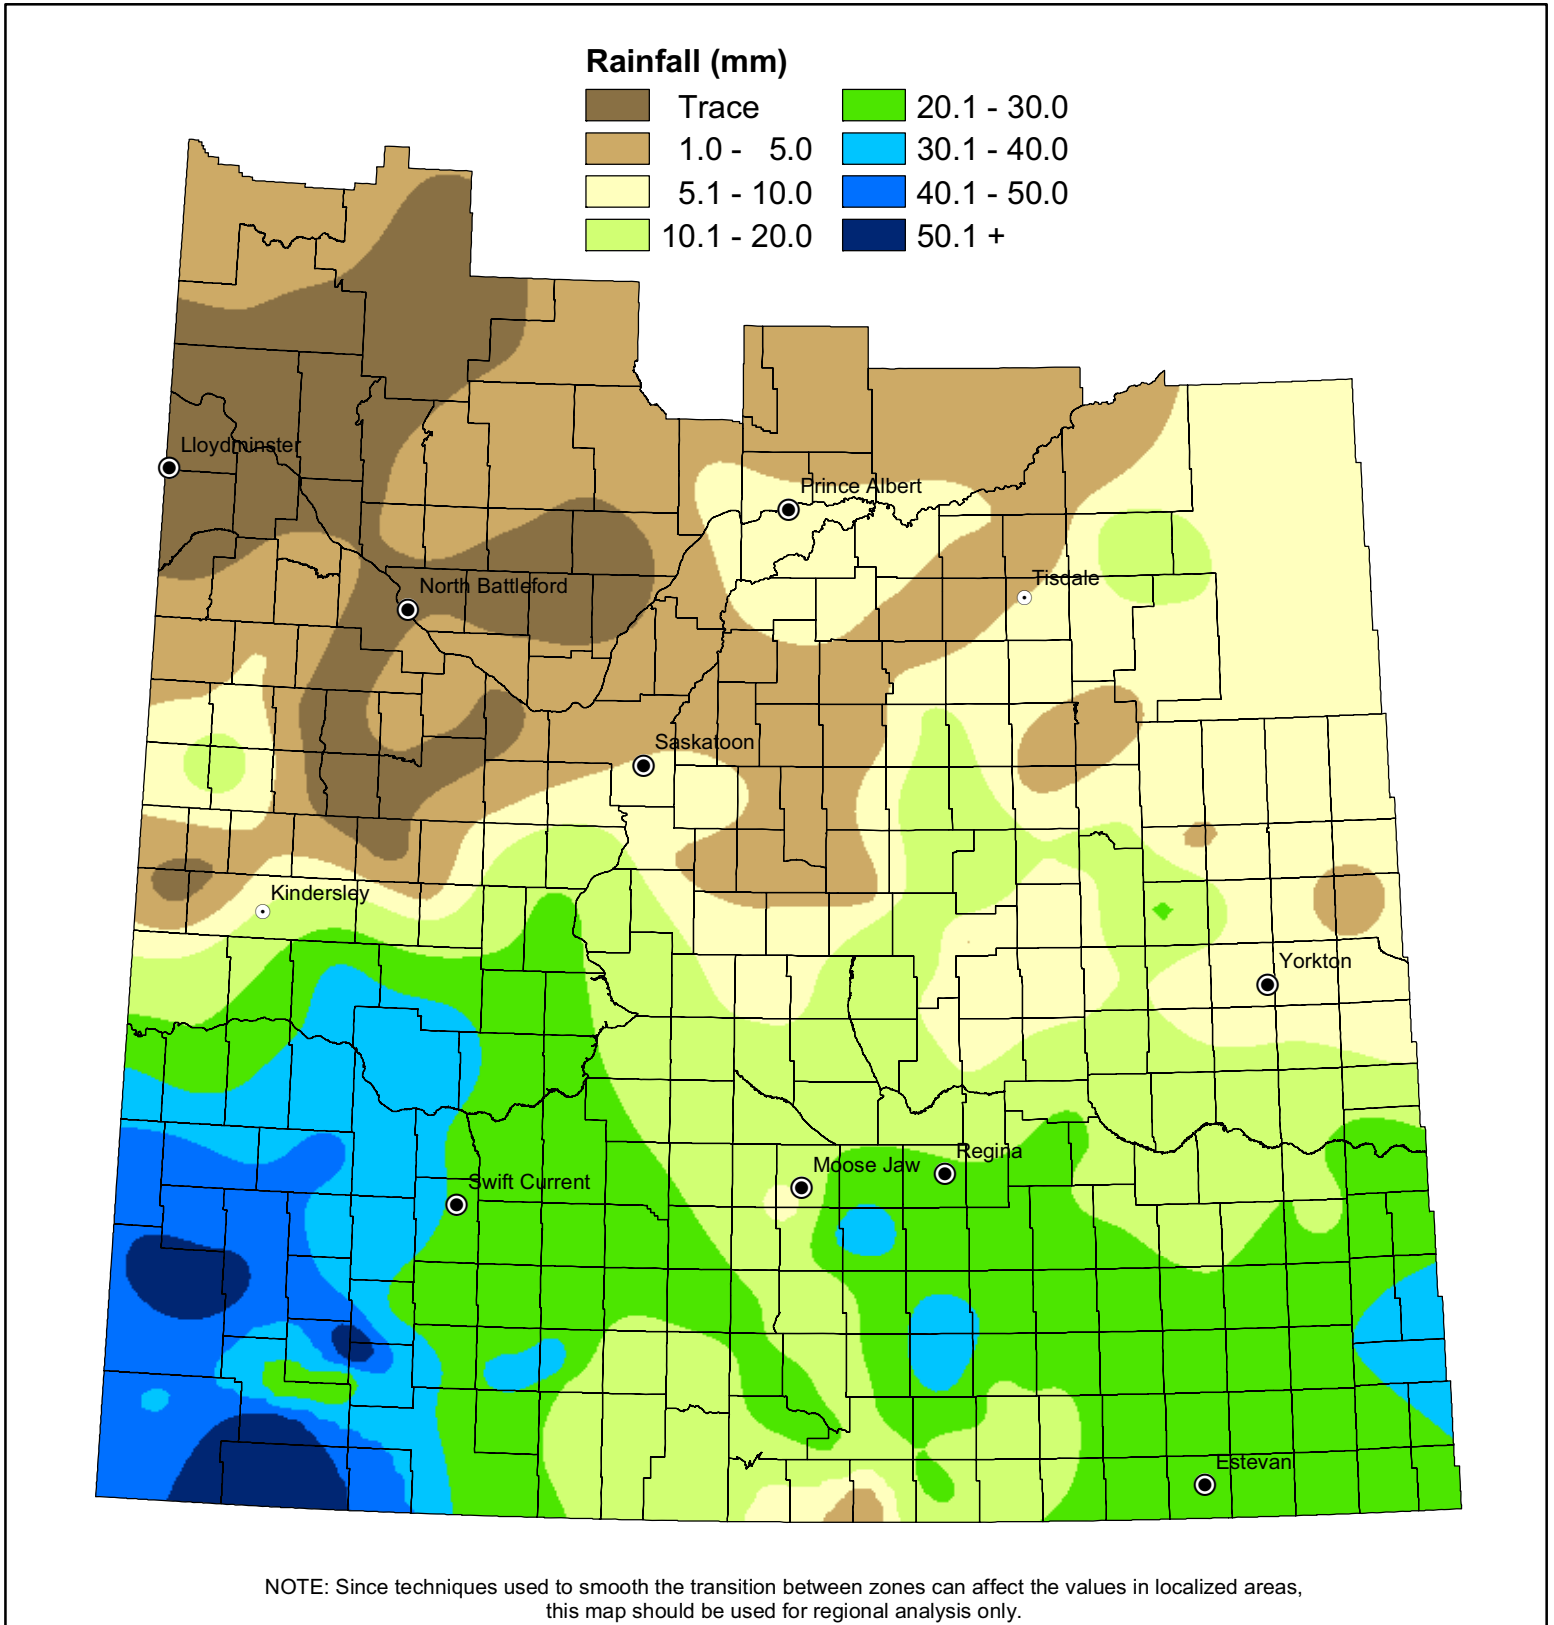

# Weekly Rainfall

for the week ending June 8, 2009

NOTE: Since techniques used to smooth the transition between zones can affect the values in localized areas, this map should be used for regional analysis only.

Saskatchewan  
Ministry of  
Agriculture

© 2009 Government of Saskatchewan

0 25 50 100 150 200

Kilometers

Data Source:

Rainfall - Ministry of Agriculture, Crop Report Database  
Spline interpolation (tension = 50)