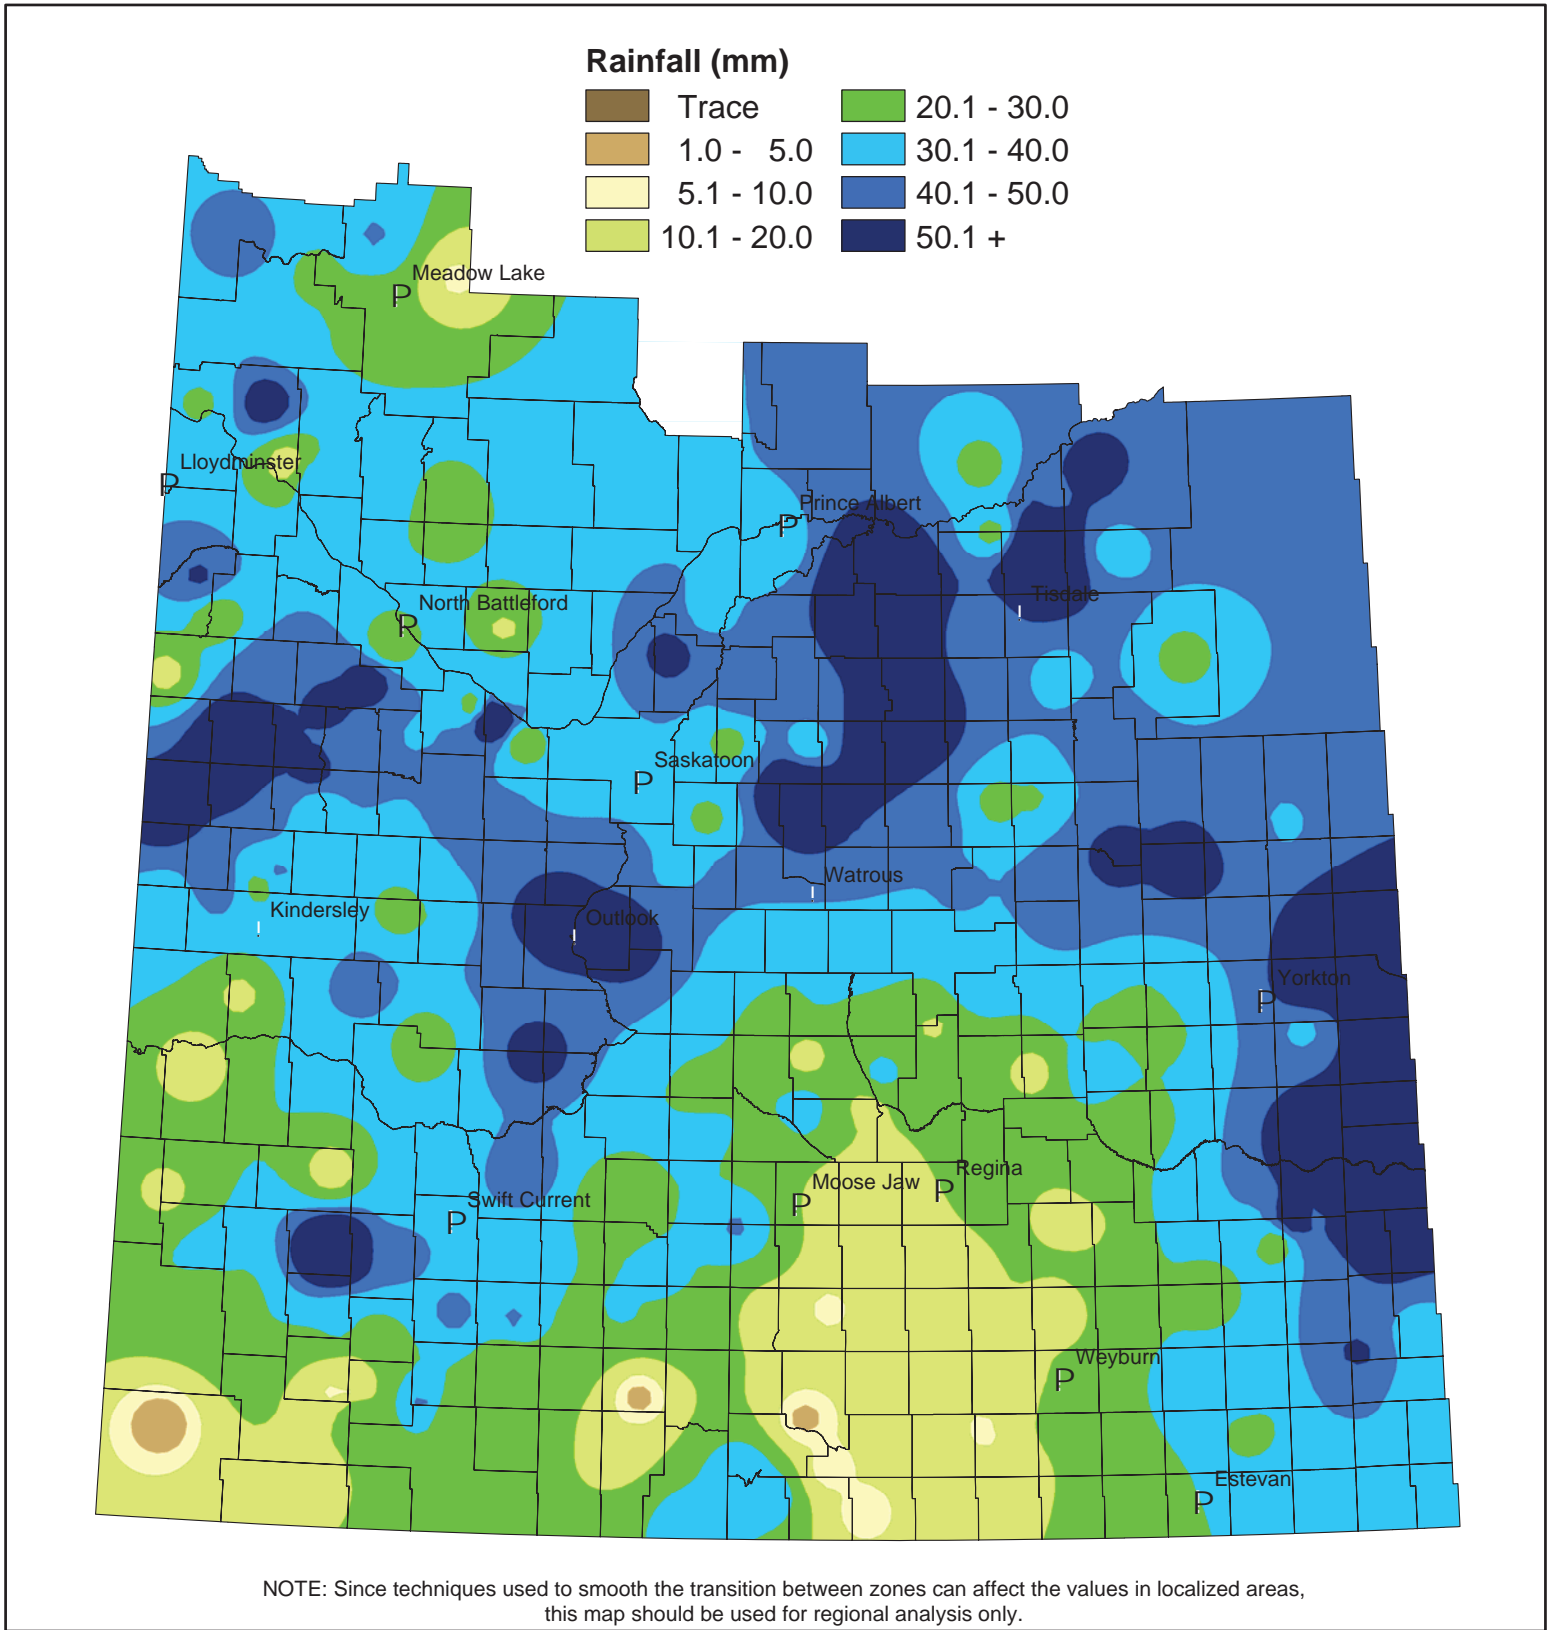

# Weekly Rainfall

for the week ending June 18, 2012

Saskatchewan  
Ministry of  
Agriculture

© 2012 Government of Saskatchewan

2

Projection: UTM Zone 13 Datum: NAD83

Data Source:

Rainfall - Ministry of Agriculture, Crop Report Database  
IDW interpolation (power 2.5, fixed radius 300 km)

Prepared by: Geomatics Services Date: June 20, 2012