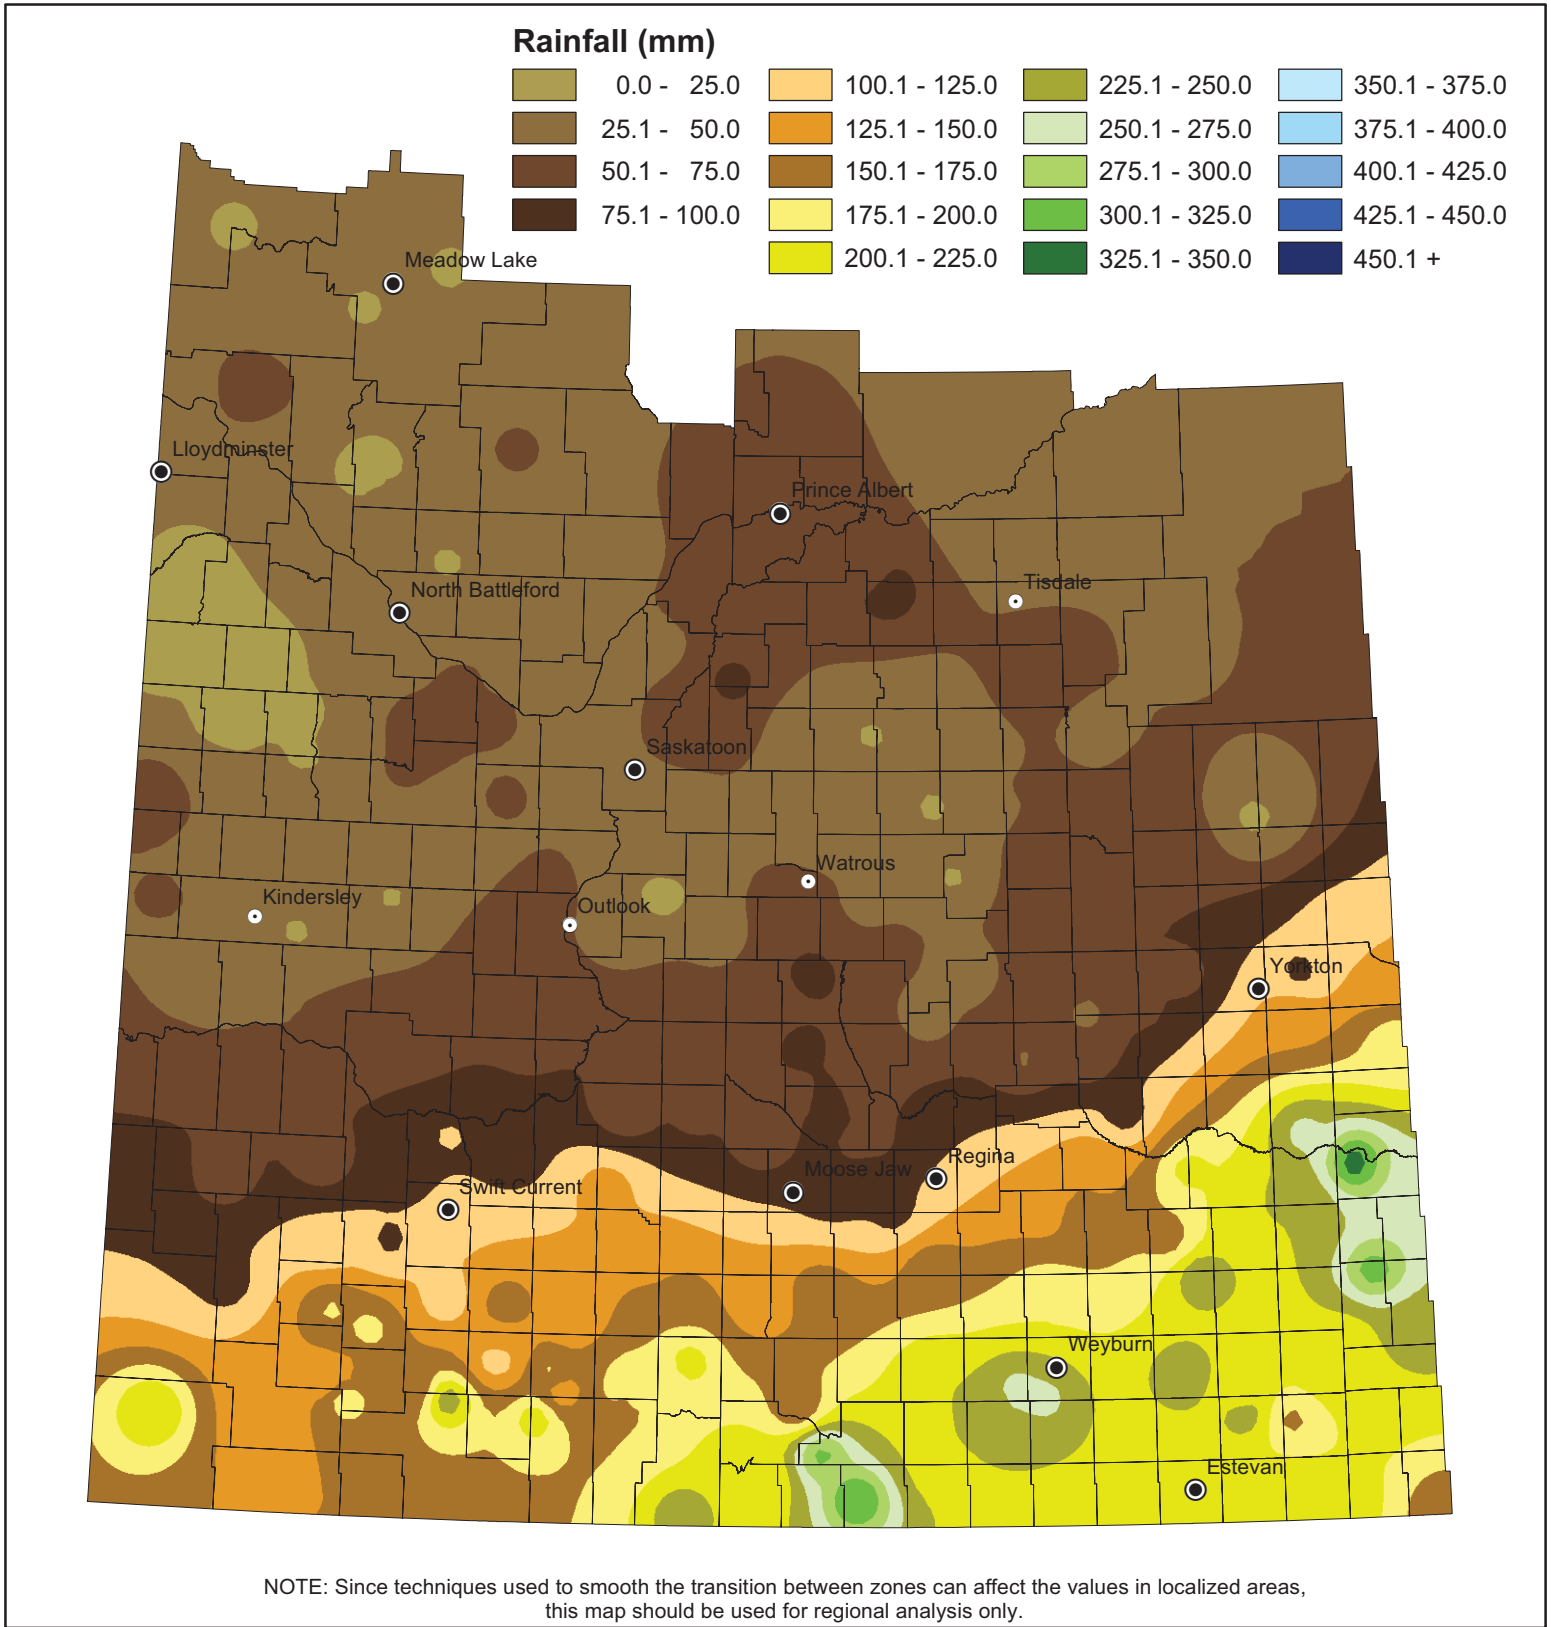

# Cumulative Rainfall

From: April 1, 2011

To: June 13, 2011

Saskatchewan  
Ministry of  
Agriculture

© 2011 Government of Saskatchewan

Projection: UTM Zone 13 Datum: NAD83

Data Source:  
Rainfall - Ministry of Agriculture, Crop Report Database  
IDW interpolation (power 3.0, fixed radius 300 km)

Prepared by: Geomatics Services Date: June 15, 2011