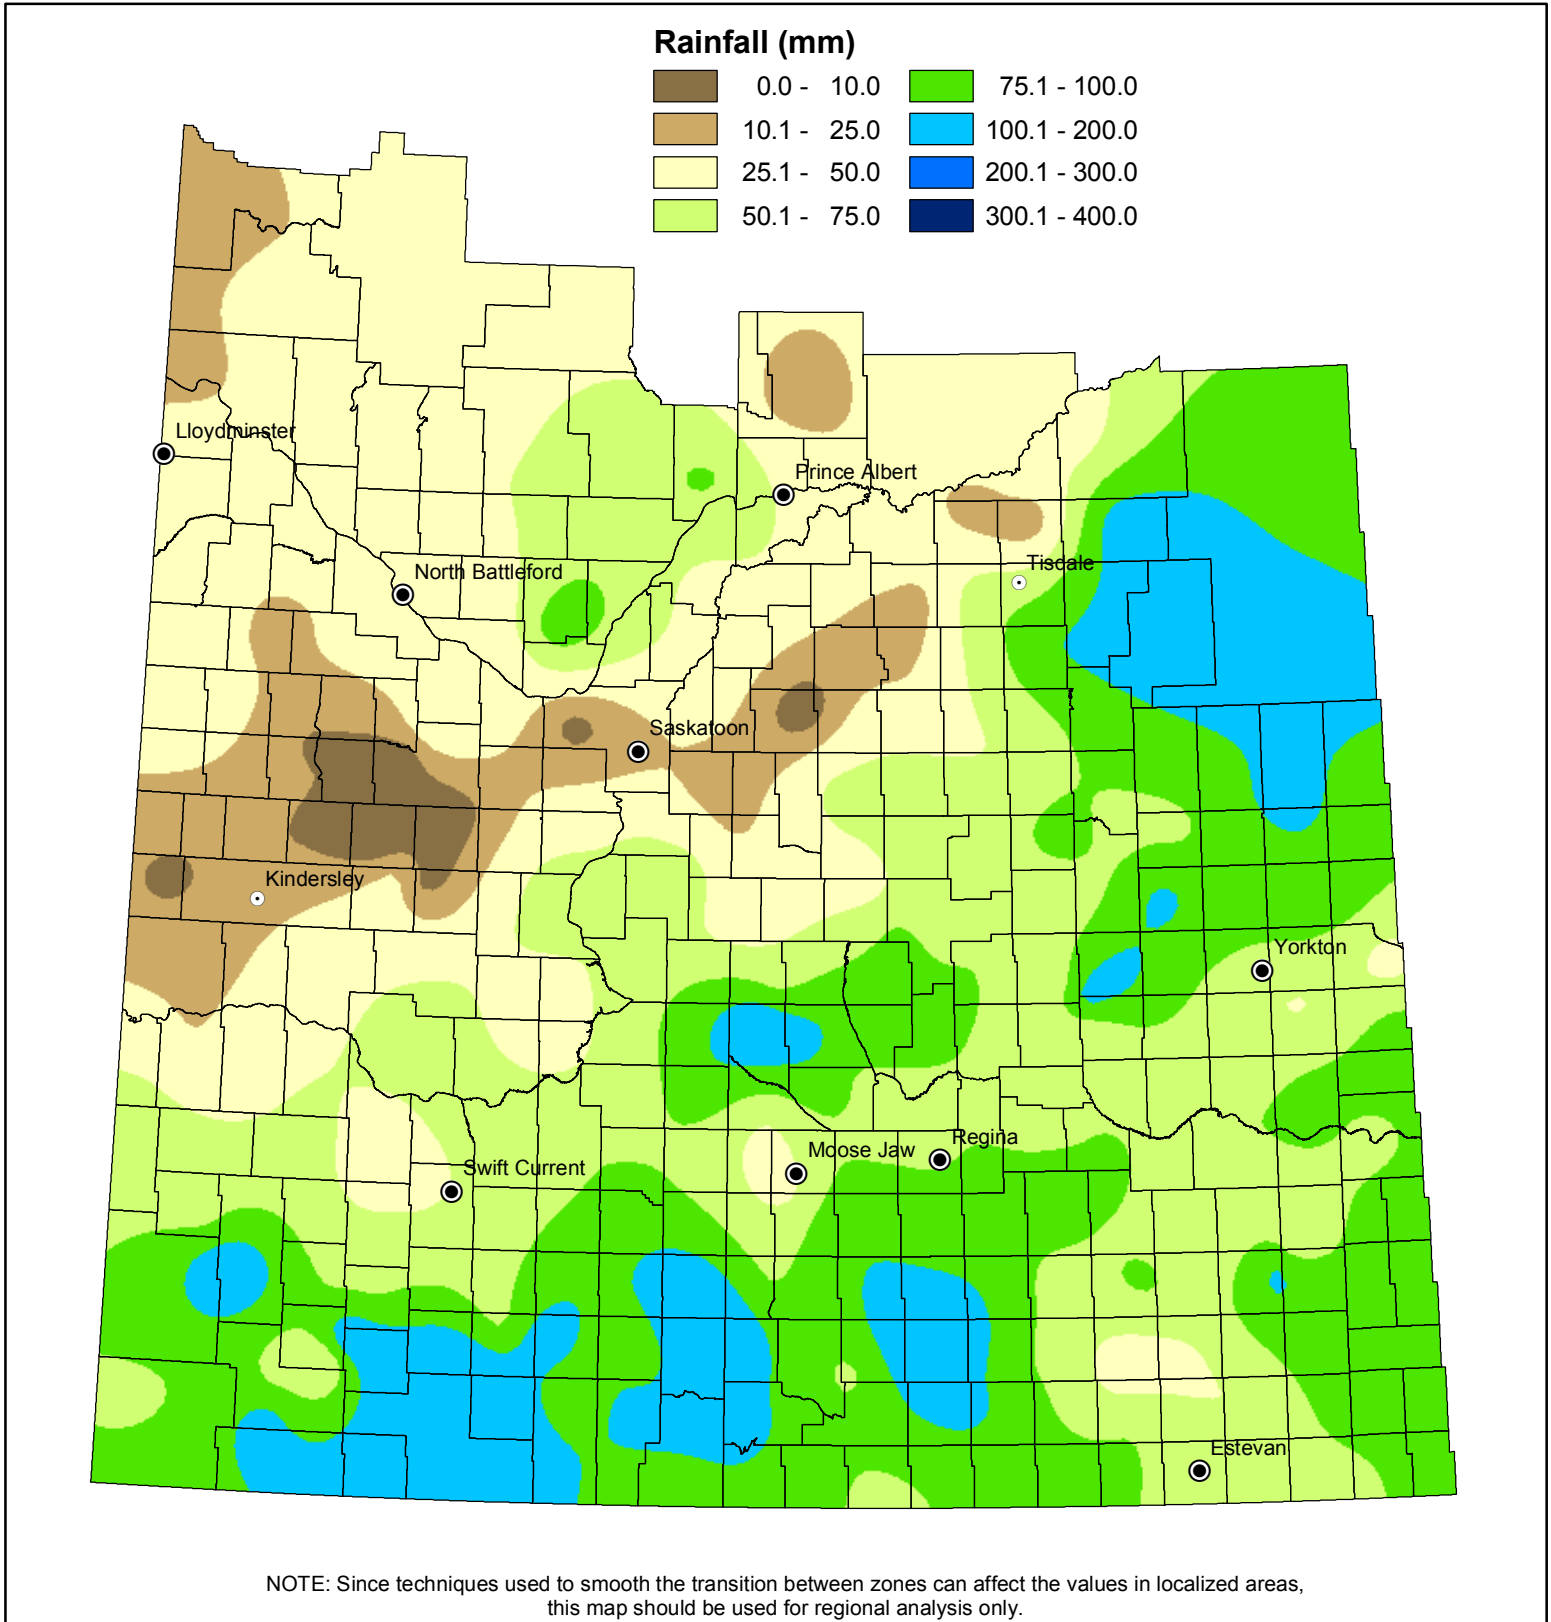

Cumulative Rainfall

From: April 1, 2009

To: June 15, 2009

**Saskatchewan
Ministry of
Agriculture**

© 2009 Government of Saskatchewan

0 25 50 100 150 200

Kilometers

Projection: UTM Zone 13 Datum: NAD83

Data Source:

Rainfall - Ministry of Agriculture, Crop Report Database
Spline interpolation (tension = 50)

Prepared by: Geomatics Services Date: June 17, 2009