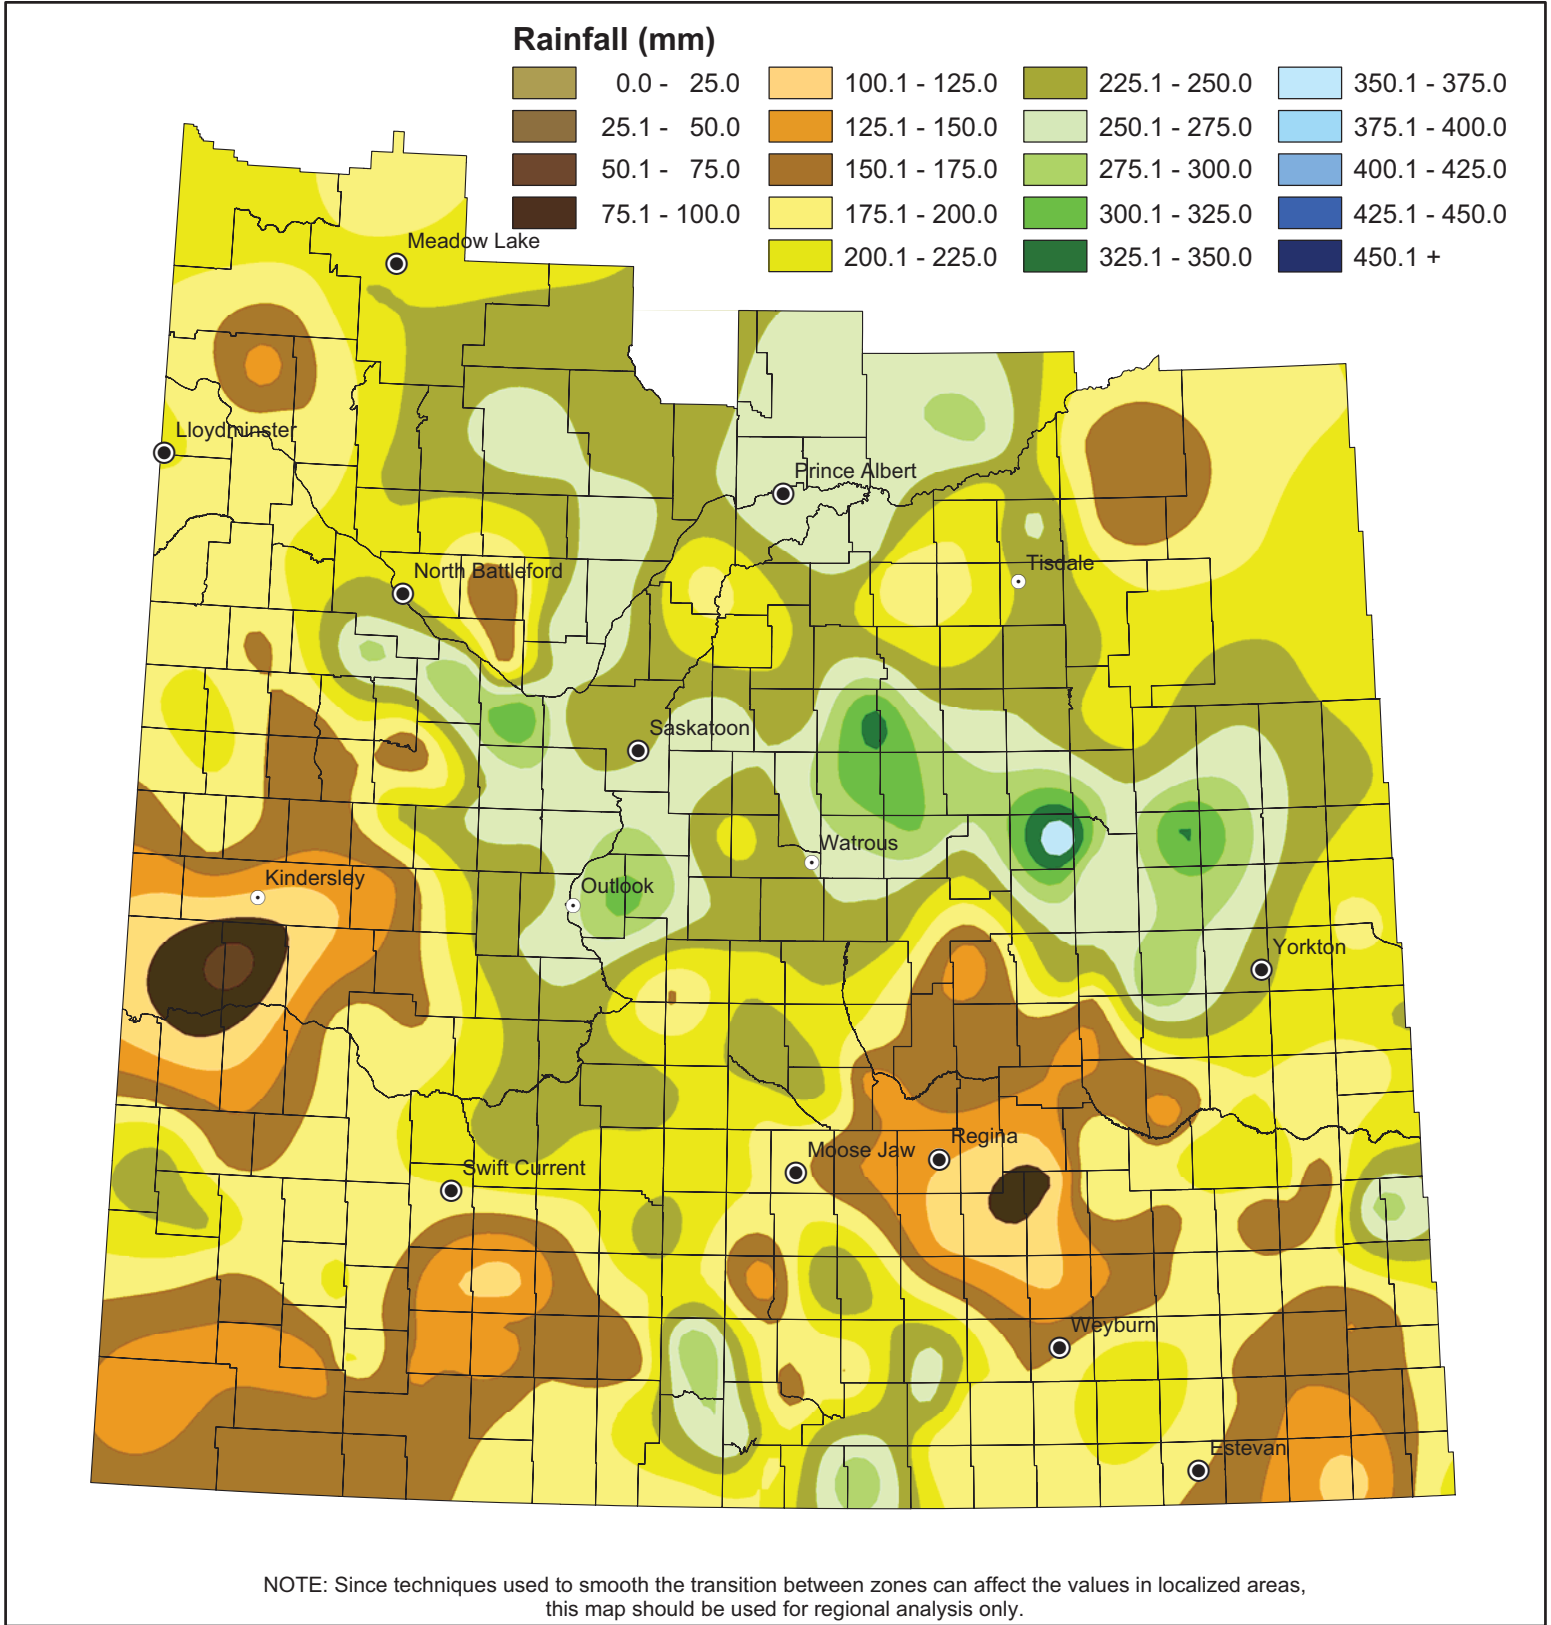

Cumulative Rainfall

From: April 1, 2010

To: June 14, 2010

Saskatchewan
Ministry of
Agriculture

© 2010 Government of Saskatchewan

Projection: UTM Zone 13 Datum: NAD83

Data Source:
Rainfall - Ministry of Agriculture, Crop Report Database
Spline interpolation (tension = 50)

Prepared by: Geomatics Services Date: June 16, 2010