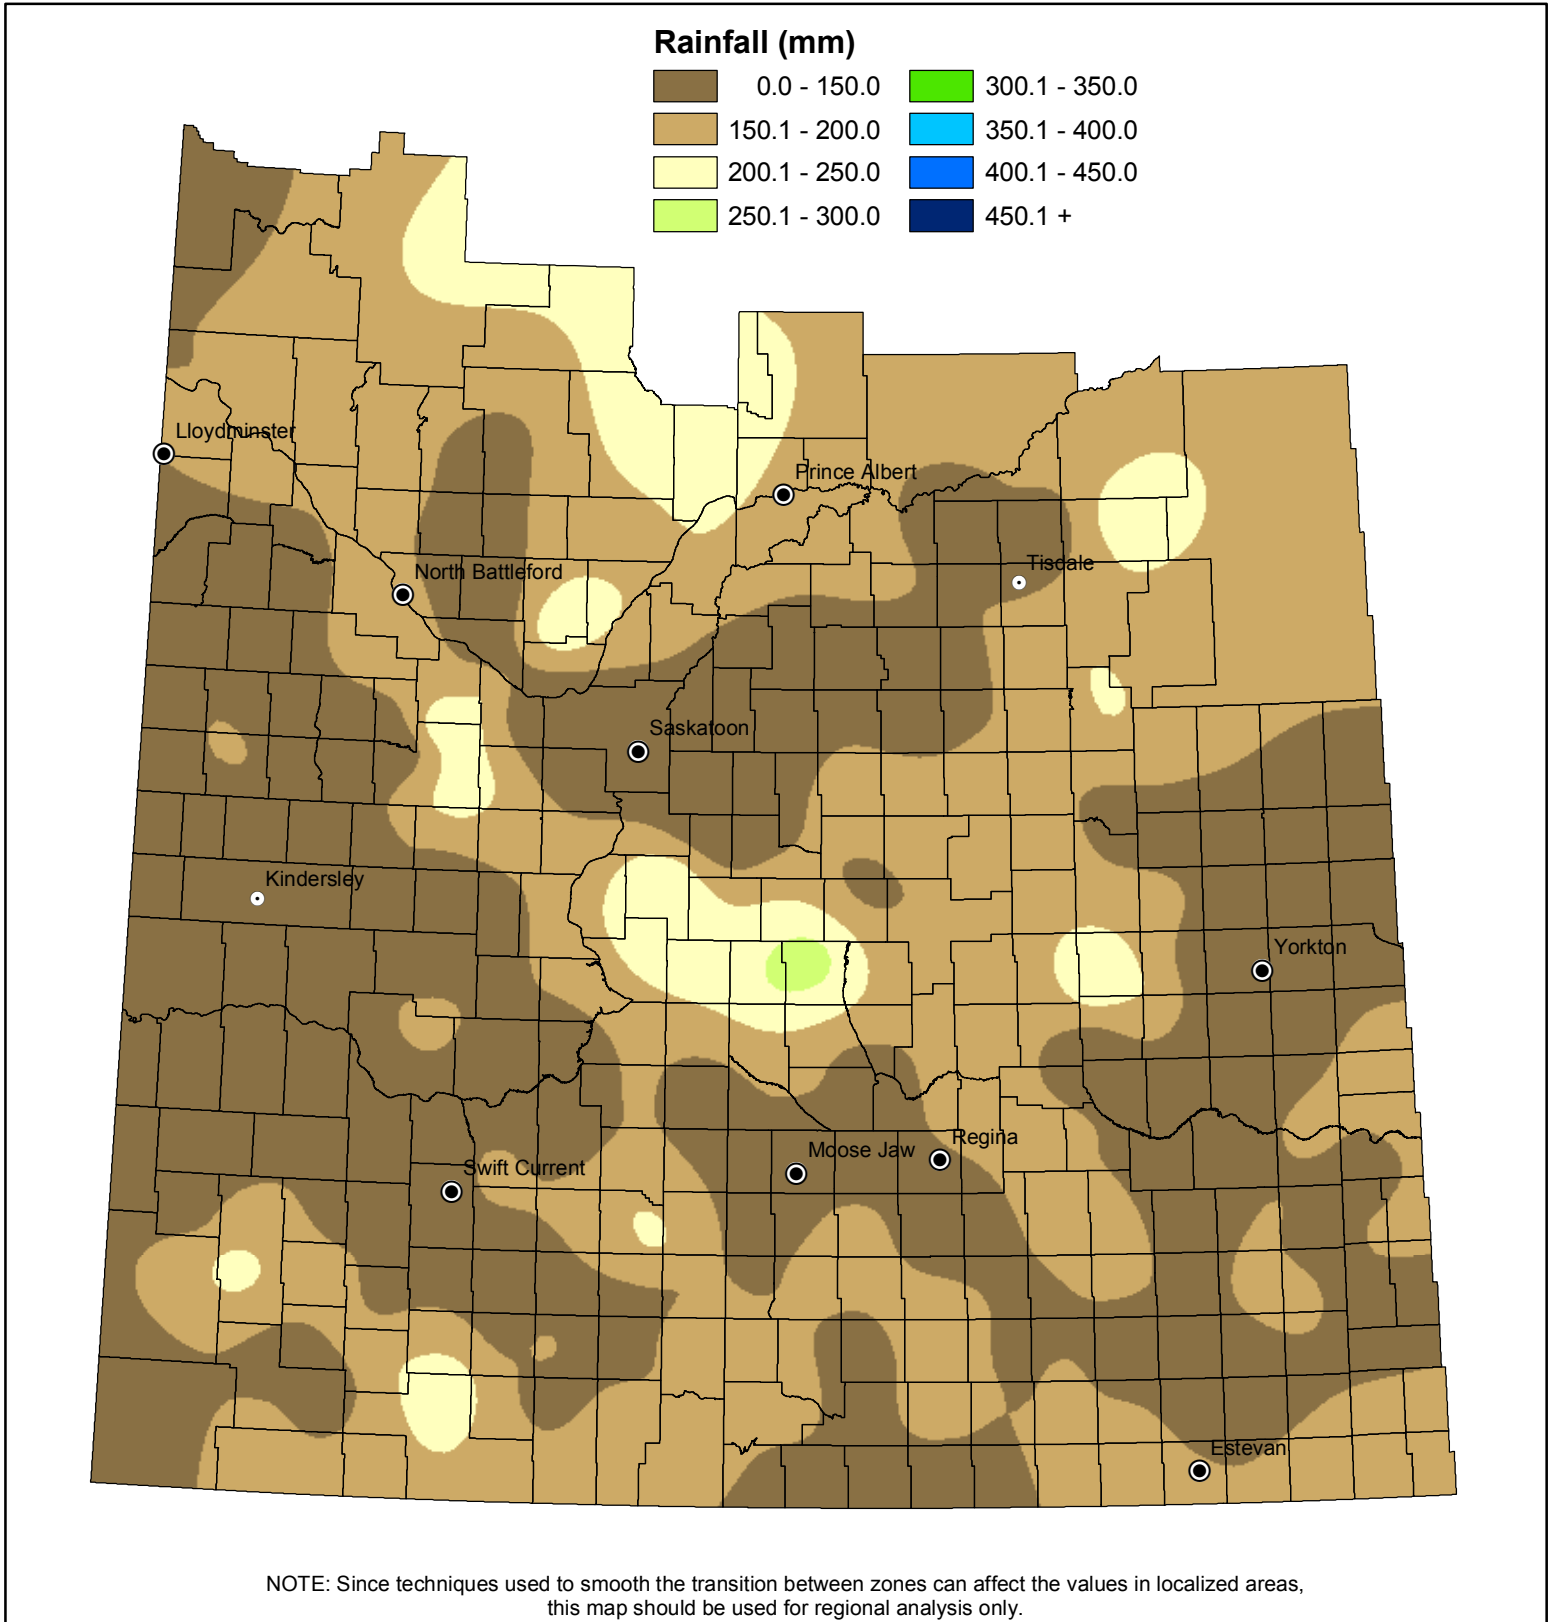

Cumulative Rainfall

From: April 1, 2009

To: July 27, 2009

Saskatchewan
Ministry of
Agriculture

© 2009 Government of Saskatchewan

0 25 50 100 150 200

Kilometers

Data Source:

Rainfall - Ministry of Agriculture, Crop Report Database
Spline interpolation (tension = 50)

Prepared by: Geomatics Services Date: July 29, 2009

Projection: UTM Zone 13 Datum: NAD83