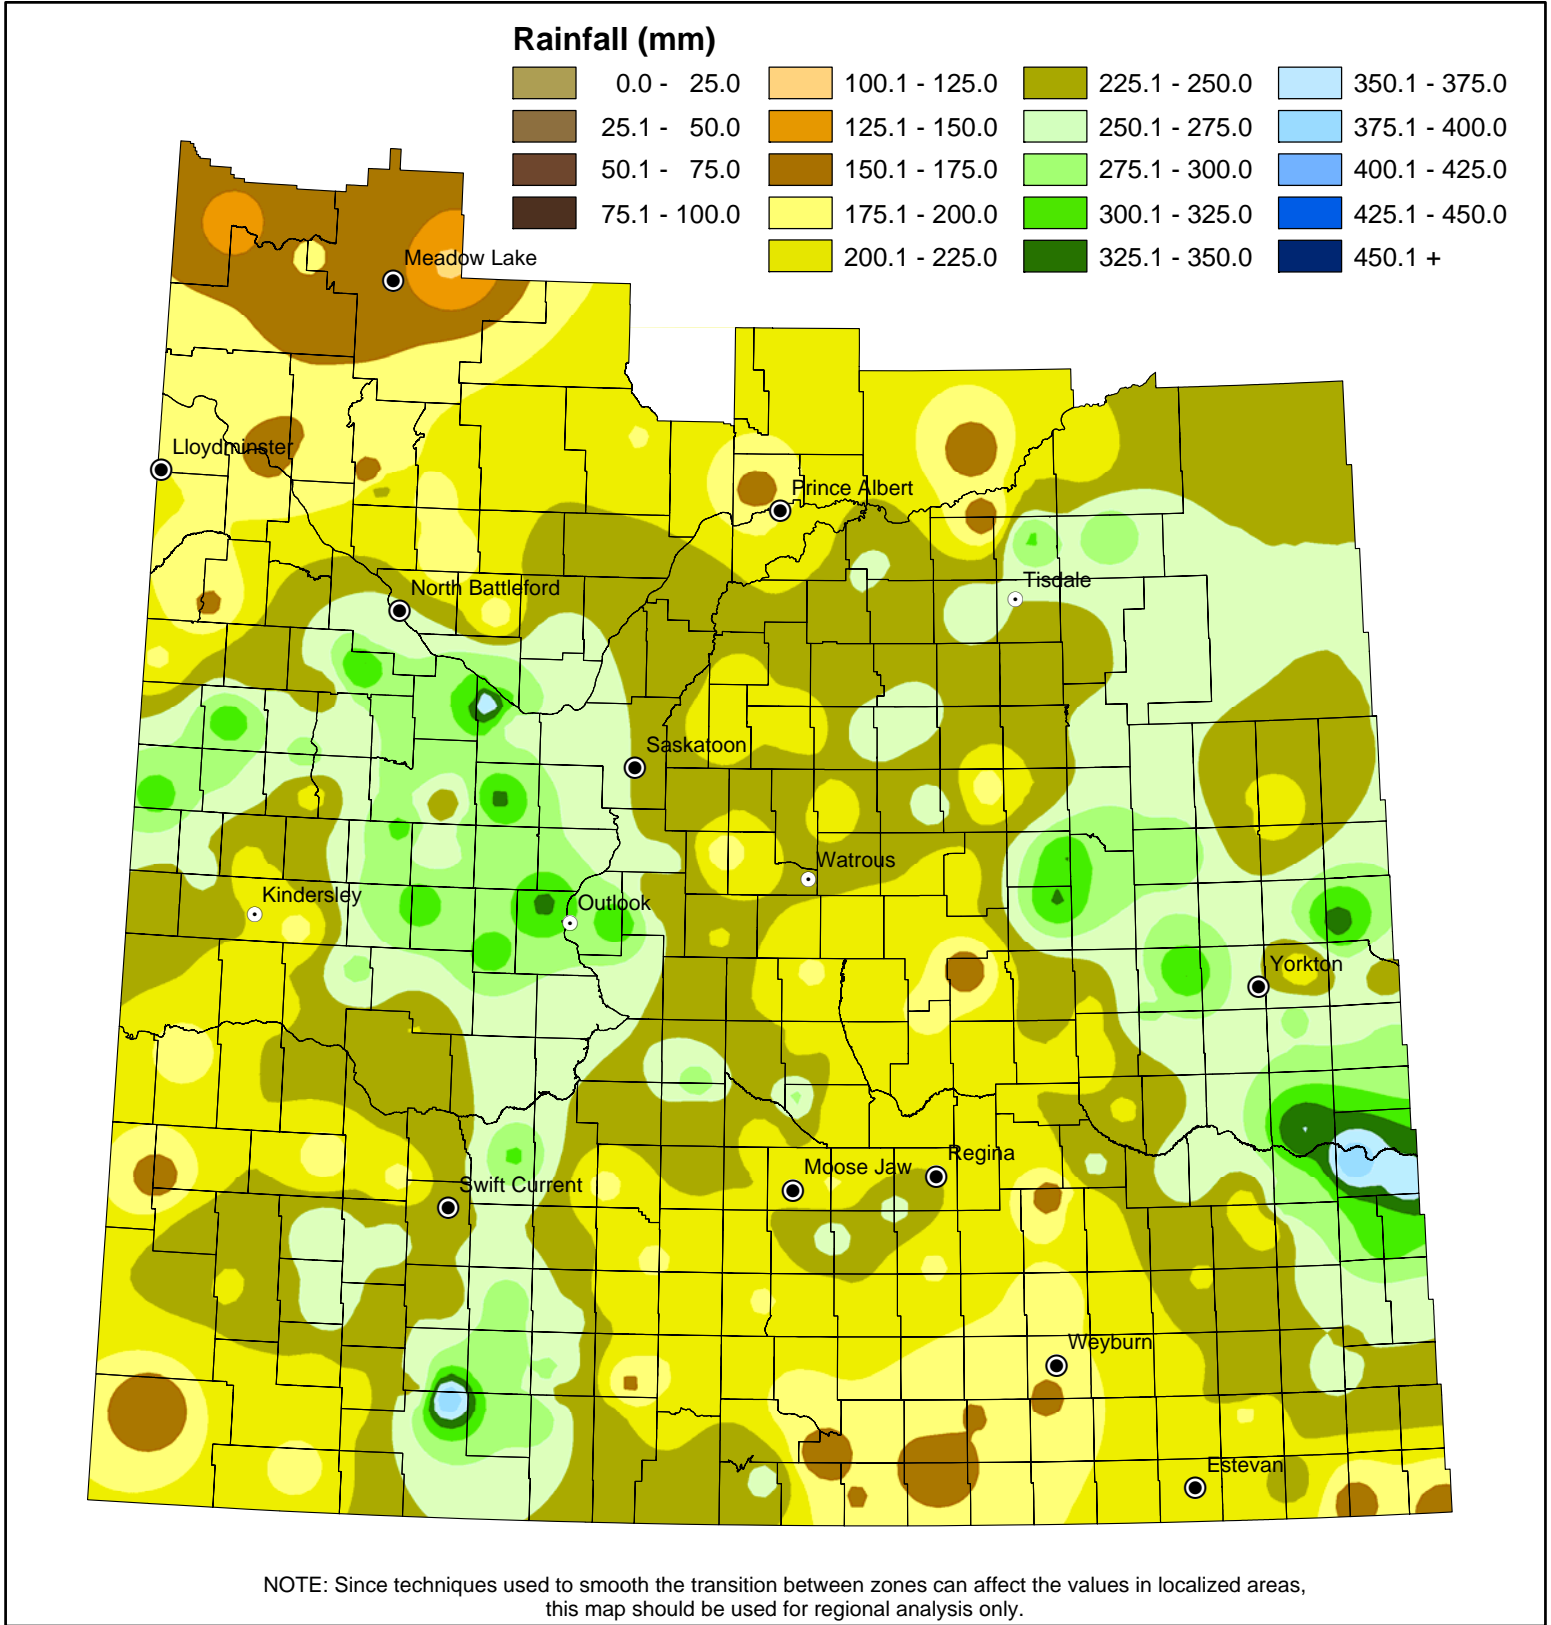

Cumulative Rainfall

From: April 1, 2012

To: June 25, 2012

Saskatchewan
Ministry of
Agriculture

© 2012 Government of Saskatchewan

Projection: UTM Zone 13 Datum: NAD83

Data Source:
Rainfall - Ministry of Agriculture, Crop Report Database
IDW interpolation (power 2.5, fixed radius 300 km)