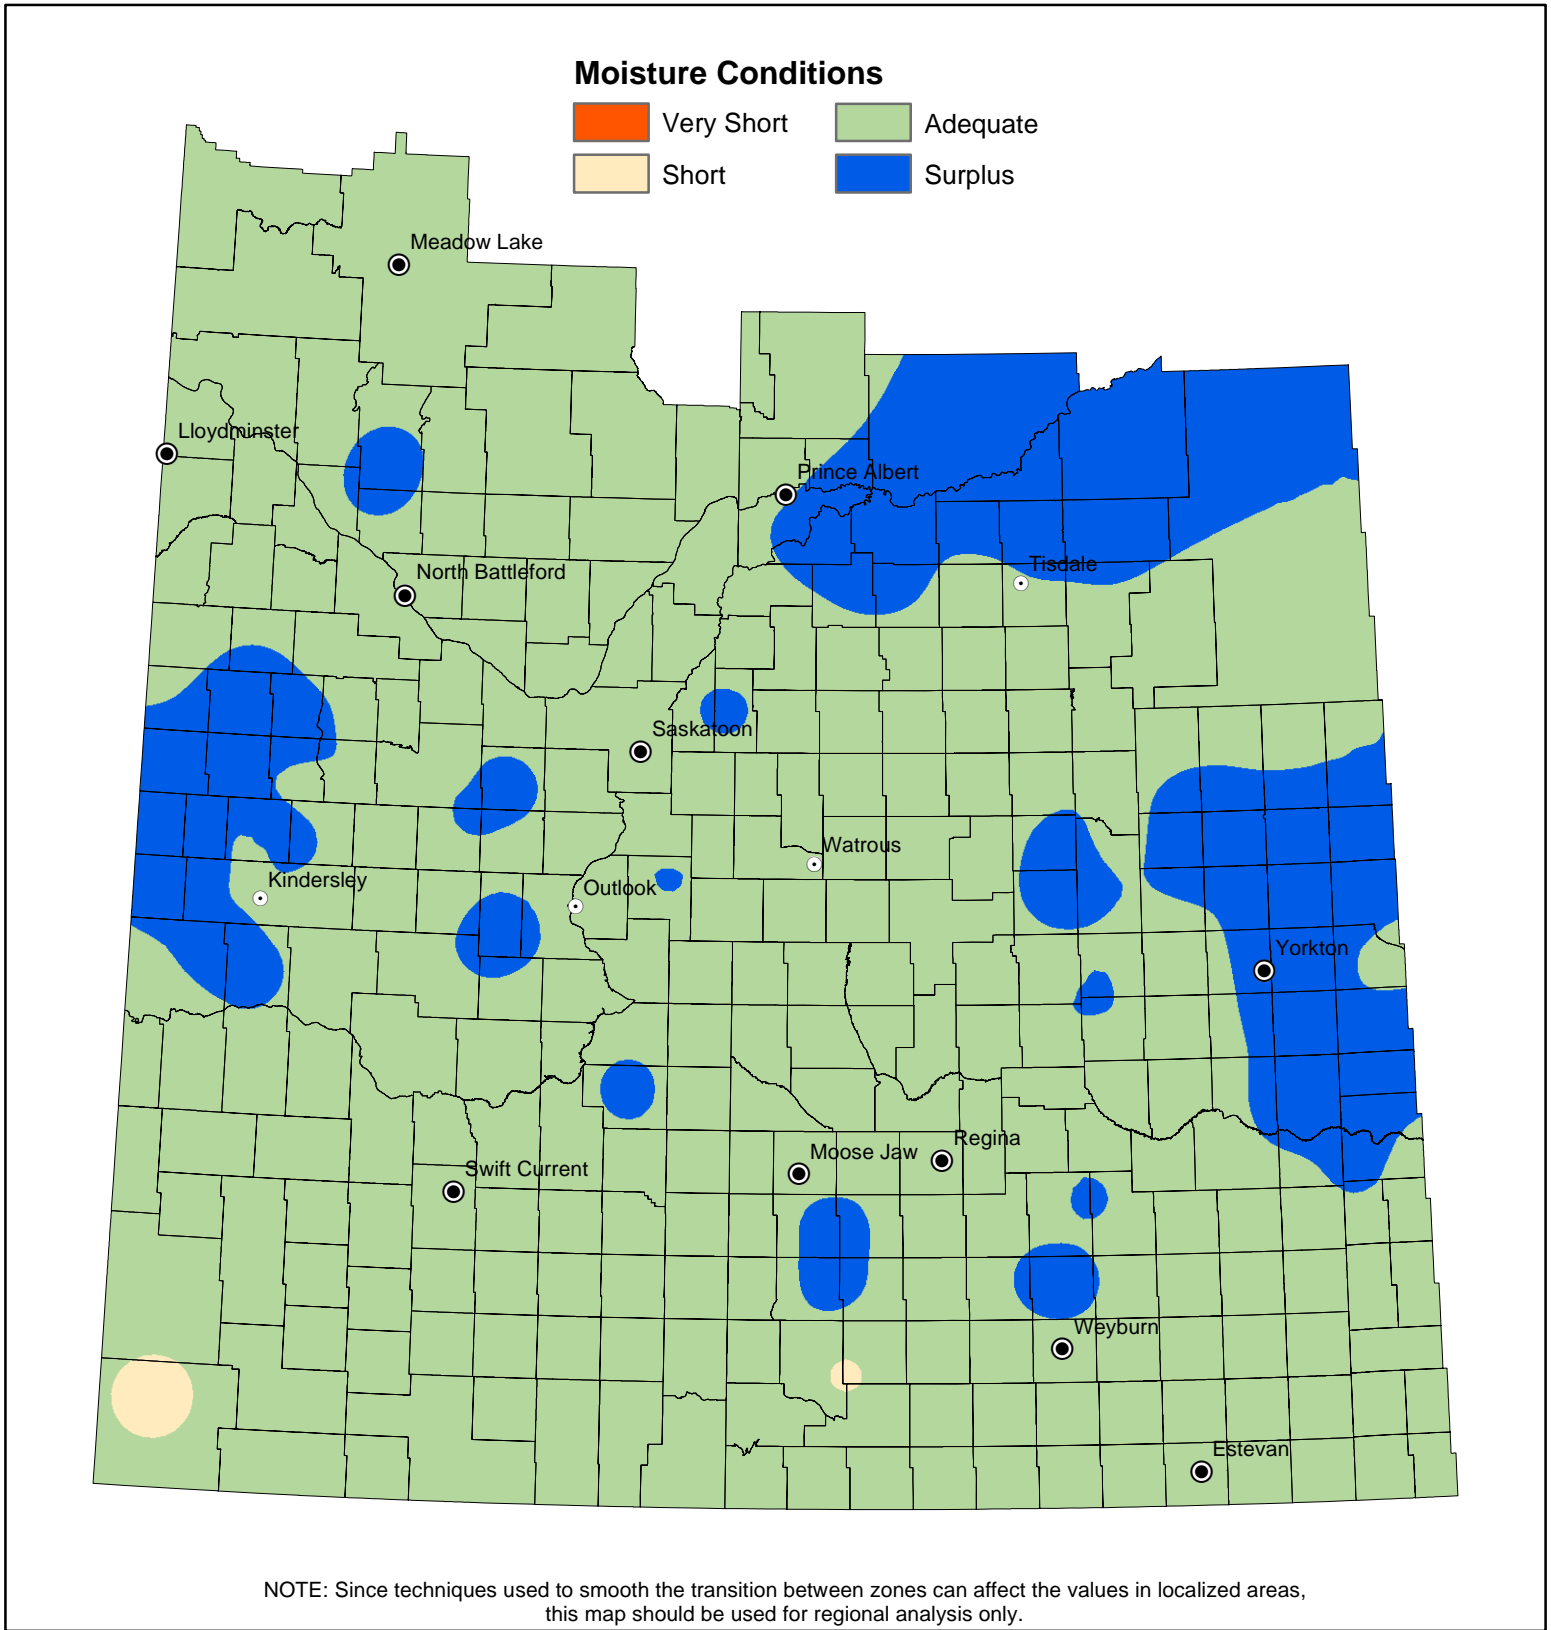

# Cropland Topsoil Moisture Conditions

July 3, 2012

Saskatchewan  
Ministry of  
Agriculture

© 2012 Government of Saskatchewan

Projection: UTM Zone 13 Datum: NAD83

Data Source:

Moisture - Ministry of Agriculture, Crop Report Database  
IDW interpolation (power 2.5, fixed radius 300 km)

Prepared by: Geomatics Services Date: July 4, 2012