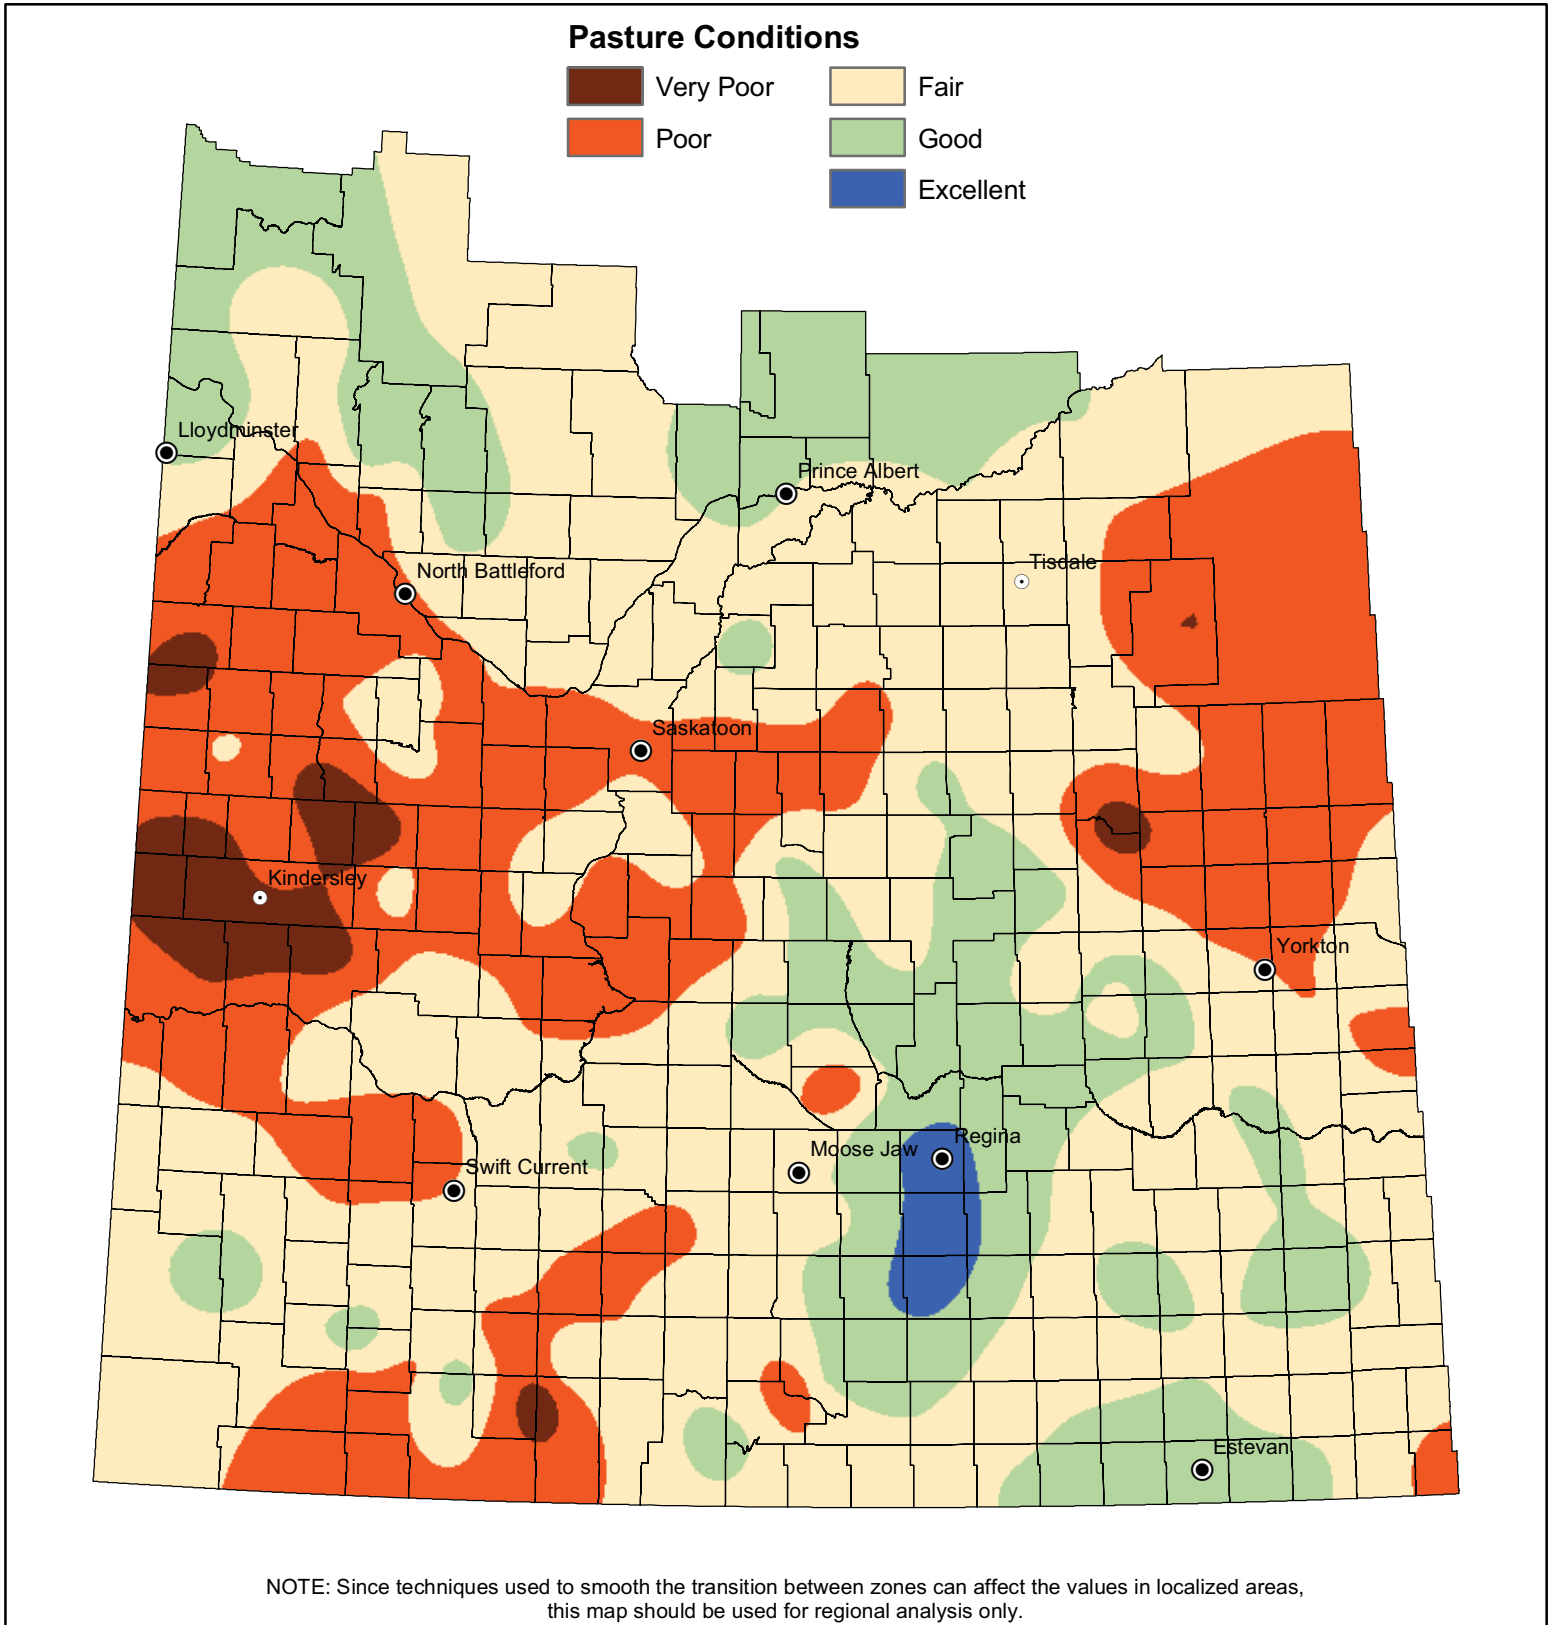

# Pasture Conditions

June 30, 2009

Saskatchewan  
Ministry of  
Agriculture

© 2009 Government of Saskatchewan

0 25 50 100 150 200

Kilometers

Data Source:

Pasture status - Ministry of Agriculture, Crop Report Database  
Spline interpolation (tension = 50)