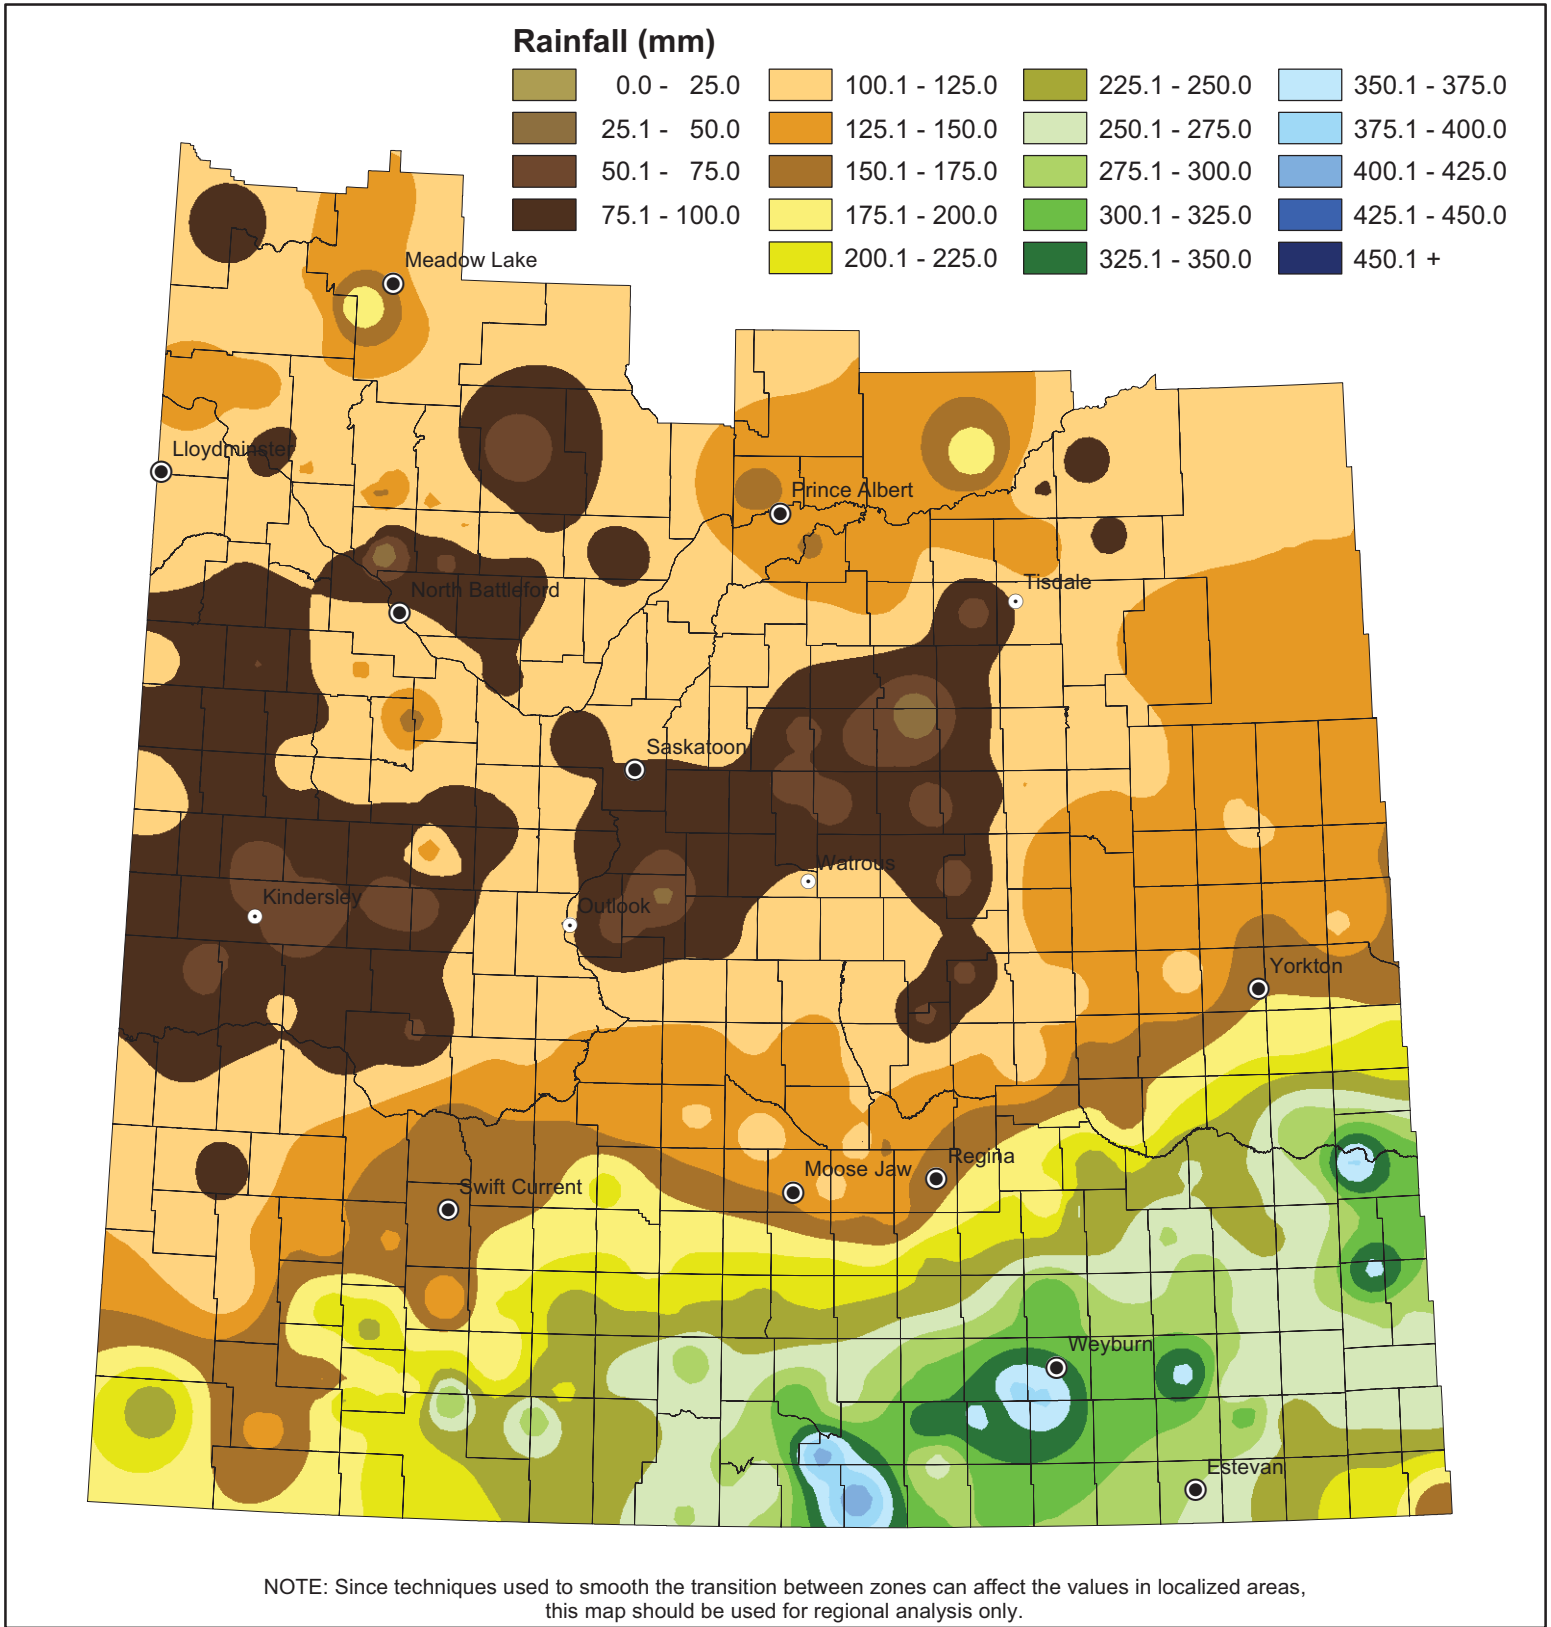

Cumulative Rainfall

From: April 1, 2011

To: June 20, 2011

NOTE: Since techniques used to smooth the transition between zones can affect the values in localized areas, this map should be used for regional analysis only.

Saskatchewan
Ministry of
Agriculture

© 2011 Government of Saskatchewan

Projection: UTM Zone 13 Datum: NAD83

Data Source:
Rainfall - Ministry of Agriculture, Crop Report Database
IDW interpolation (power 3.0, fixed radius 300 km)

Prepared by: Geomatics Services Date: July 7, 2011