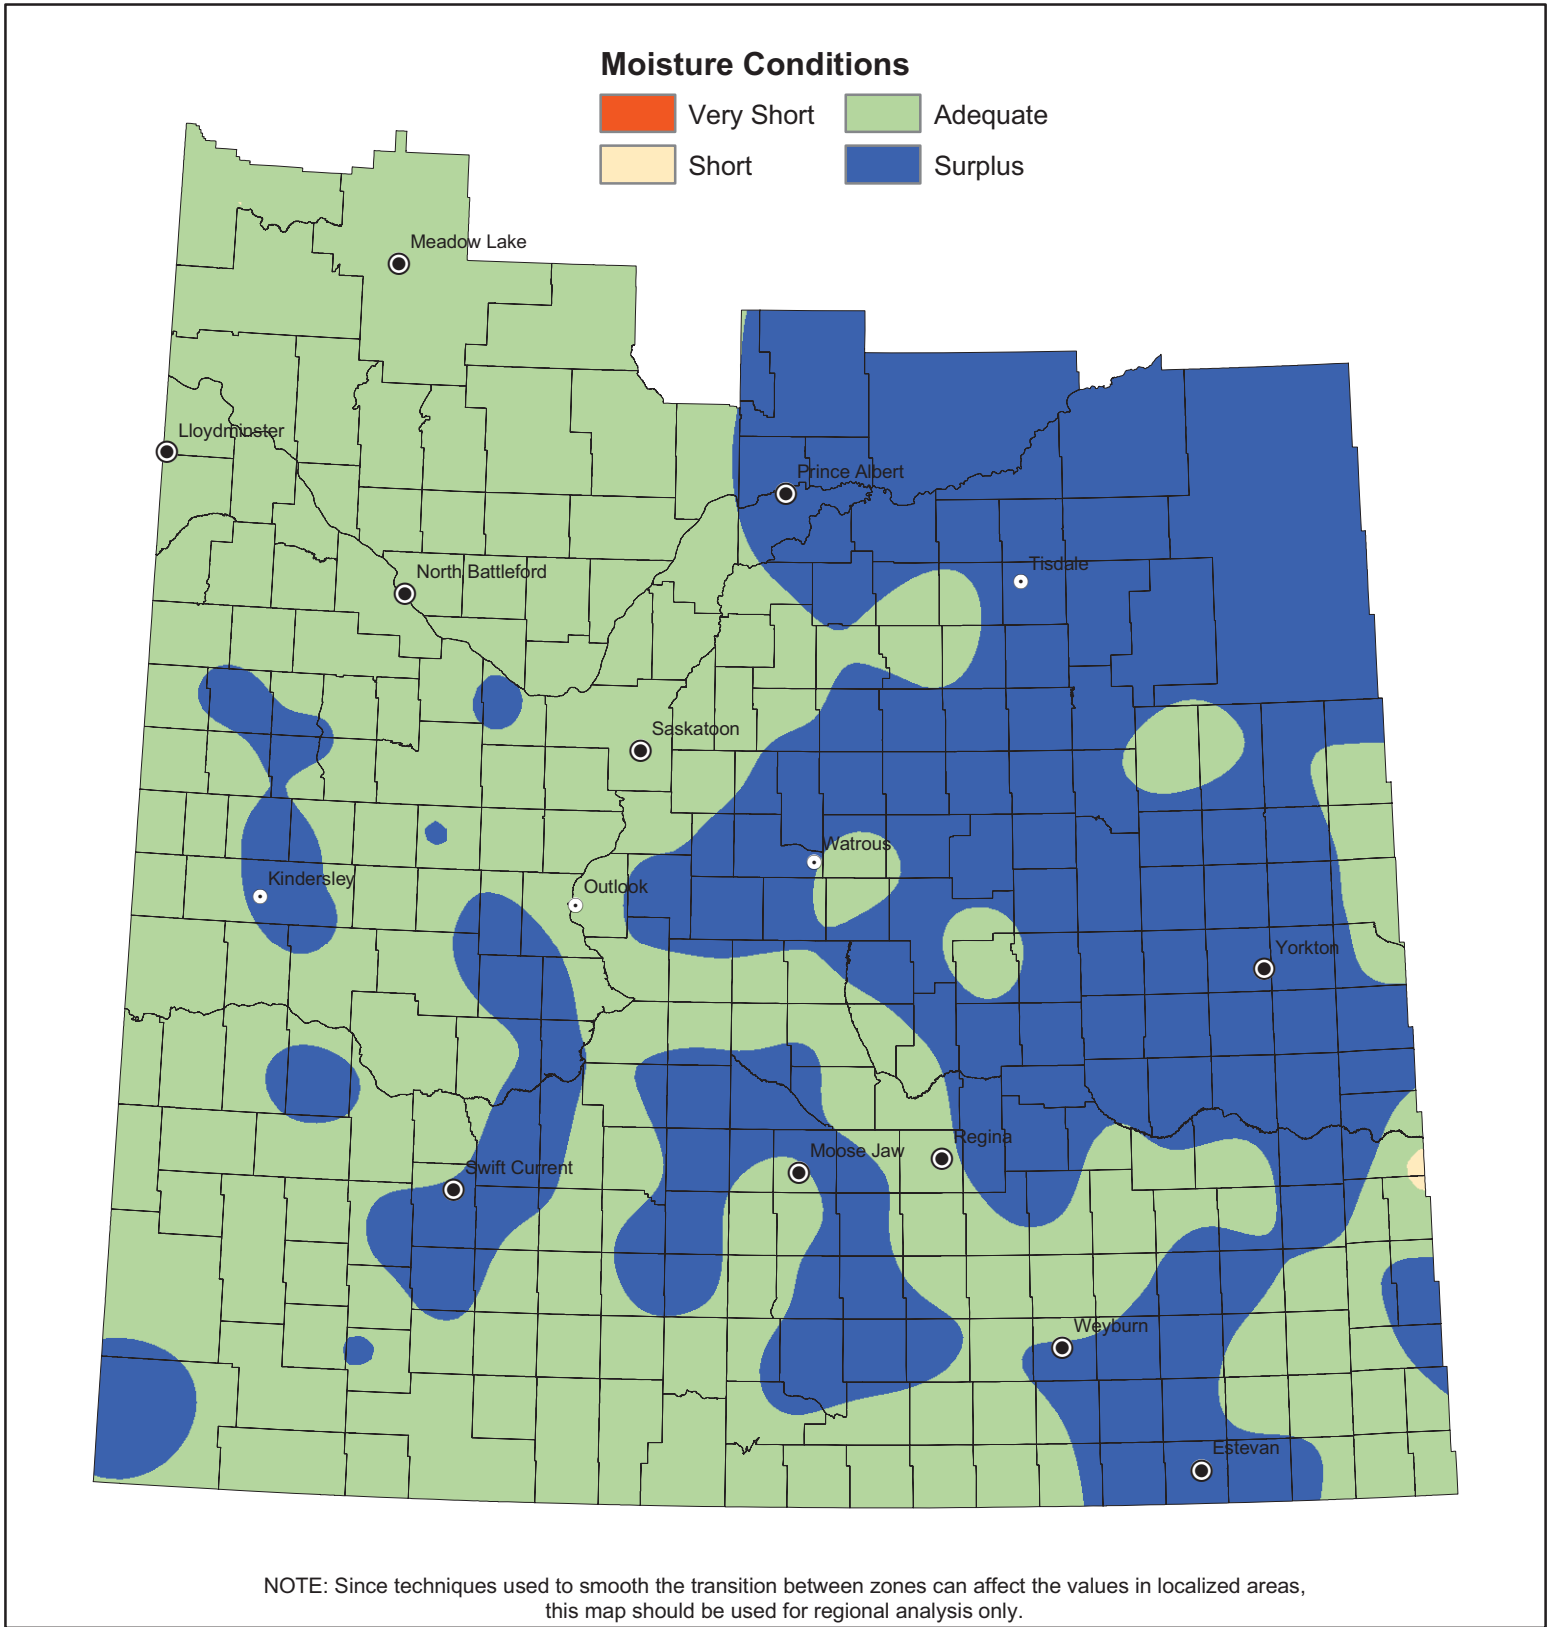

Hay and Pasture Topsoil Moisture Conditions

June 22, 2010

Saskatchewan
Ministry of
Agriculture

© 2010 Government of Saskatchewan

Projection: UTM Zone 13 Datum: NAD83

Data Source:
Moisture - Ministry of Agriculture, Crop Report Database
Spline interpolation (tension = 50)

Prepared by: Geomatics Services Date: June 23, 2010