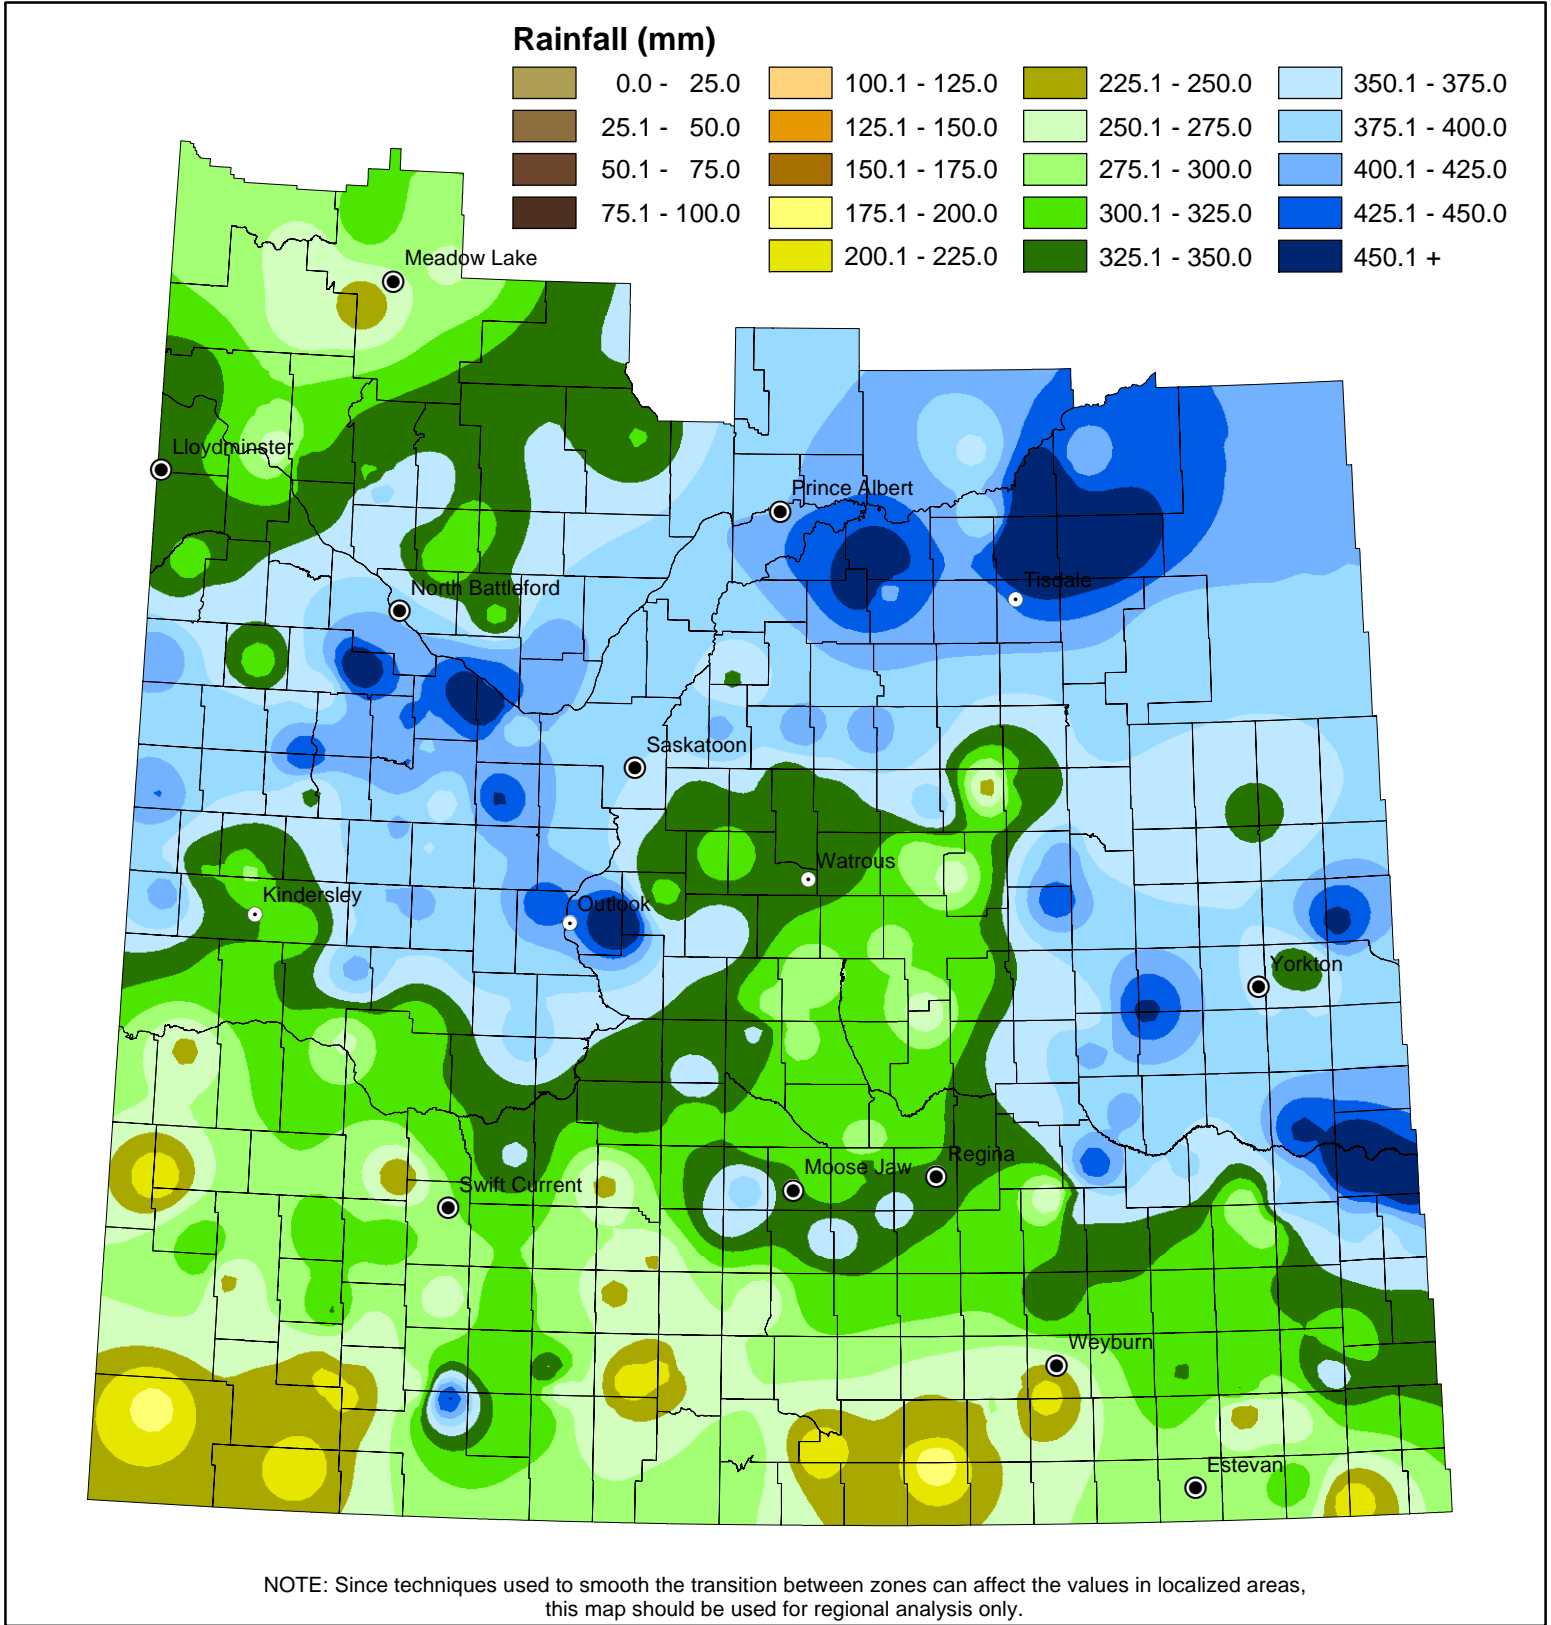

Cumulative Rainfall

From: April 1, 2012
To: August 13, 2012

NOTE: Since techniques used to smooth the transition between zones can affect the values in localized areas, this map should be used for regional analysis only.

Saskatchewan
Ministry of
Agriculture

Data Source:
Rainfall - Ministry of Agriculture, Crop Report Database
IDW interpolation (power 2.5, fixed radius 300 km)

Prepared by: Geomatics Services Date: August 15, 2012