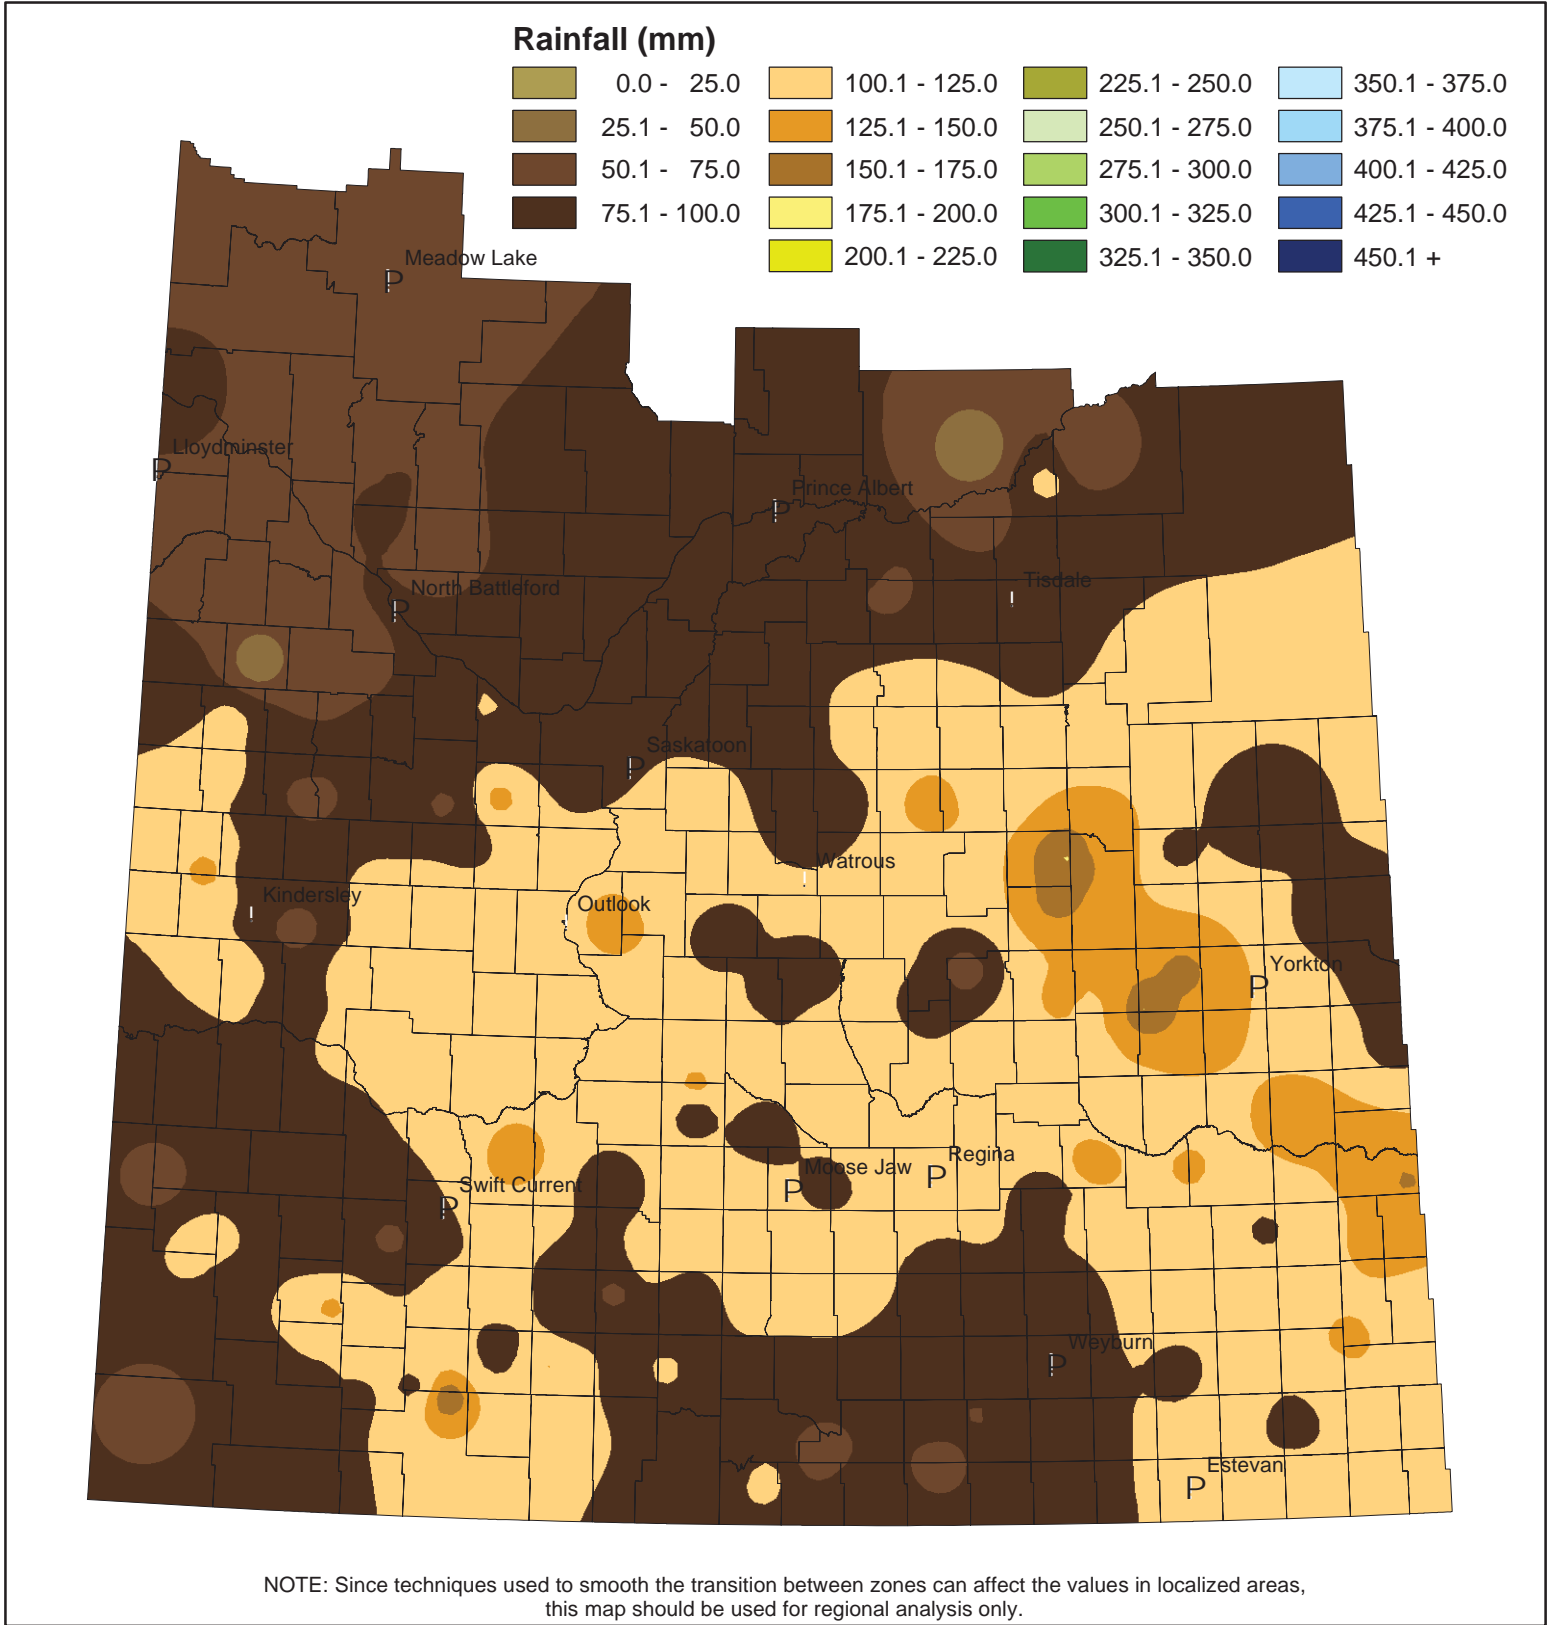

Cumulative Rainfall

From: April 1, 2012

To: May 21, 2012

Saskatchewan
Ministry of
Agriculture

2

Data Source:
Rainfall - Ministry of Agriculture, Crop Report Database
IDW interpolation (power 2.5, fixed radius 300 km)

Prepared by: Geomatics Services Date: May 23, 2012