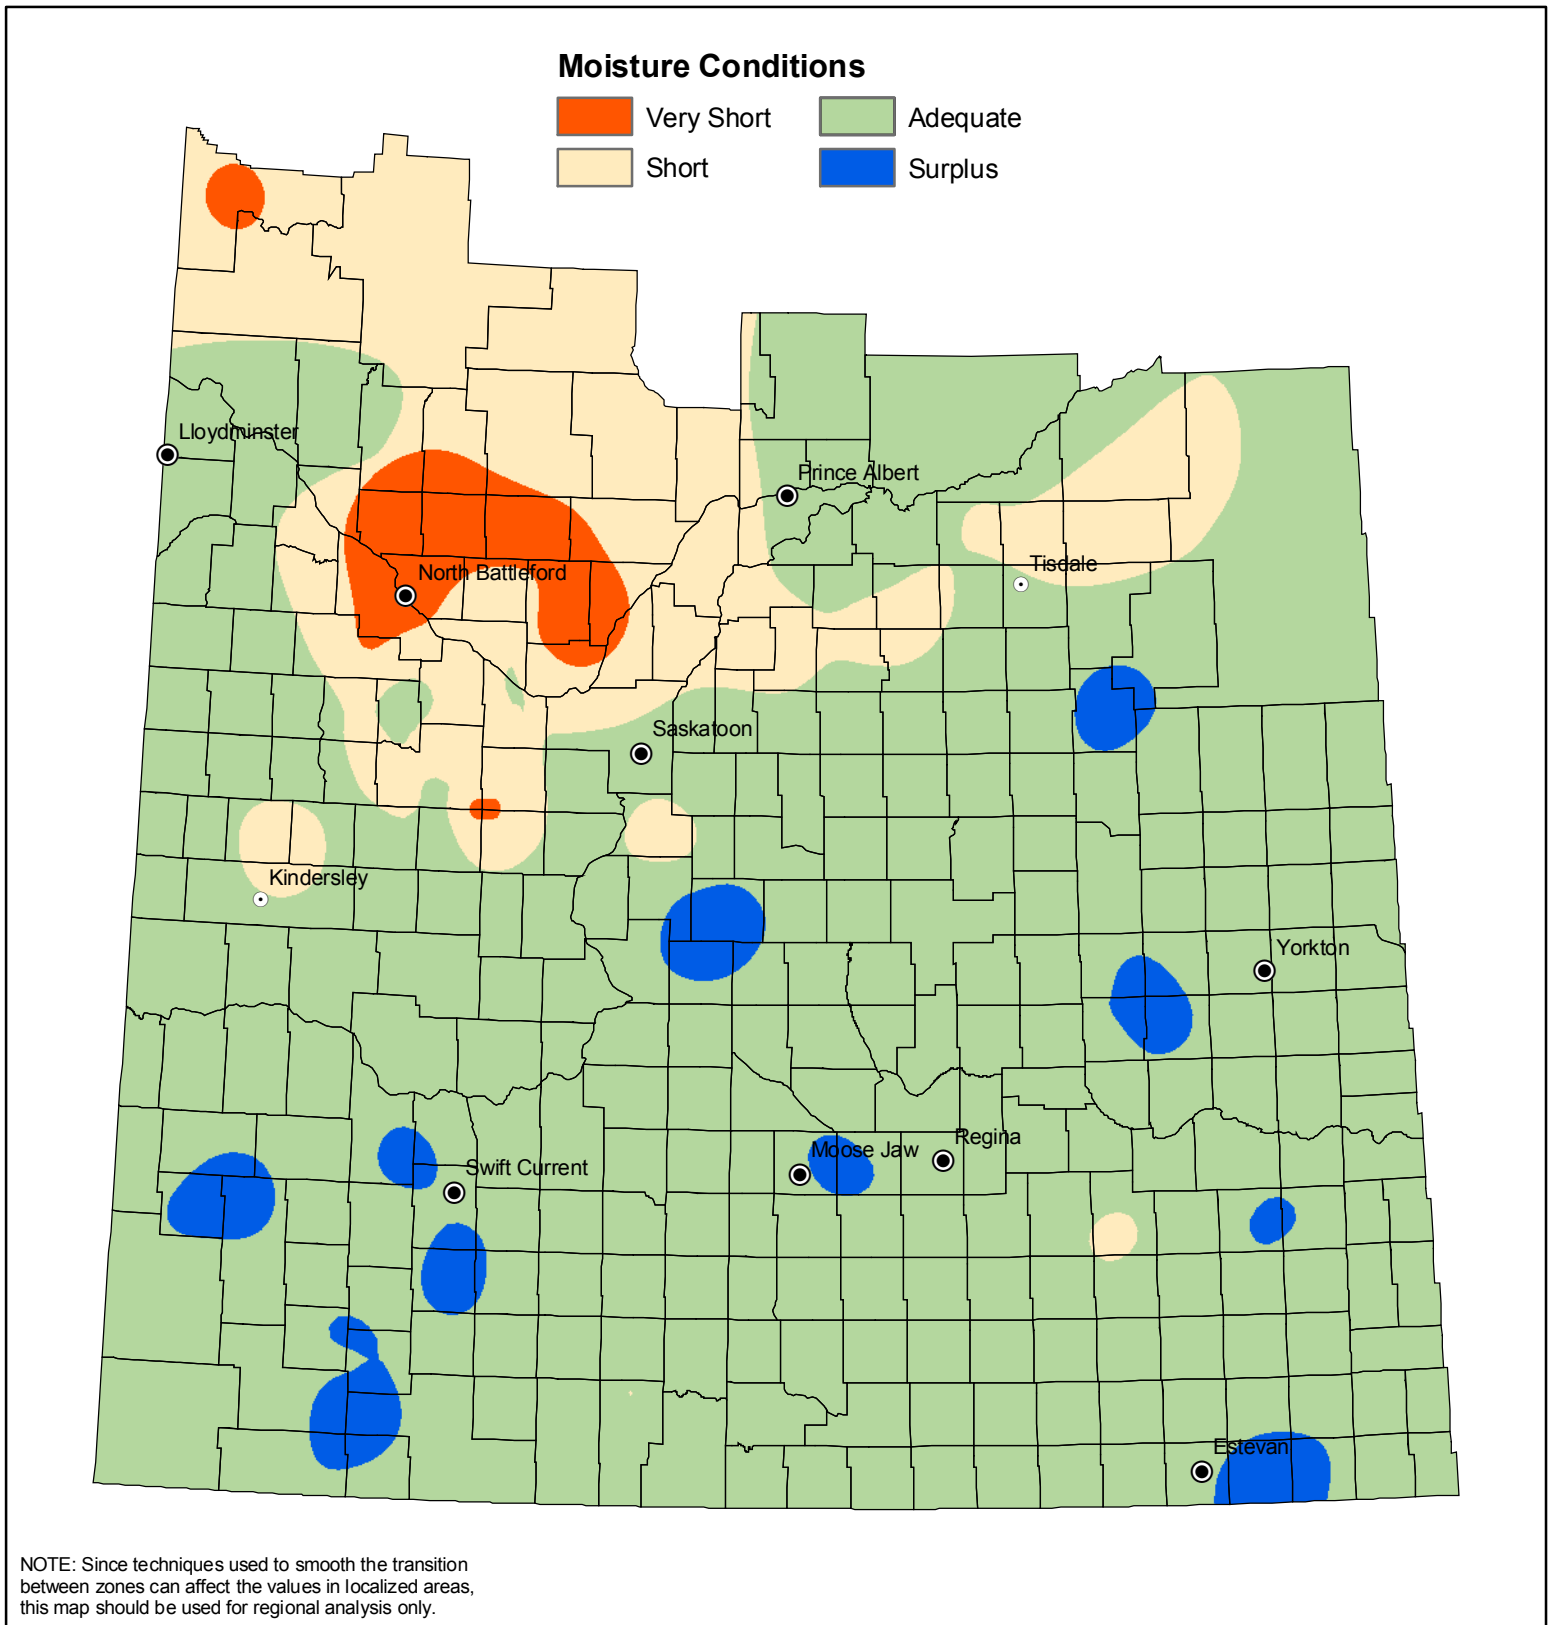

Crop Land Topsoil Moisture Conditions

June 15, 2008

**Saskatchewan
Ministry of
Agriculture**

© 2008 Government of Saskatchewan

0 25 50 100 150 200

Kilometers

Projection: UTM Zone 13 Datum: NAD83 Spheroid: GRS1980

Moisture data - Saskatchewan Ministry of Agriculture Crop Report Database

Other data - © Information Services Corporation of Sask.

Prepared by: Geomatics Services Date: June 16, 2008