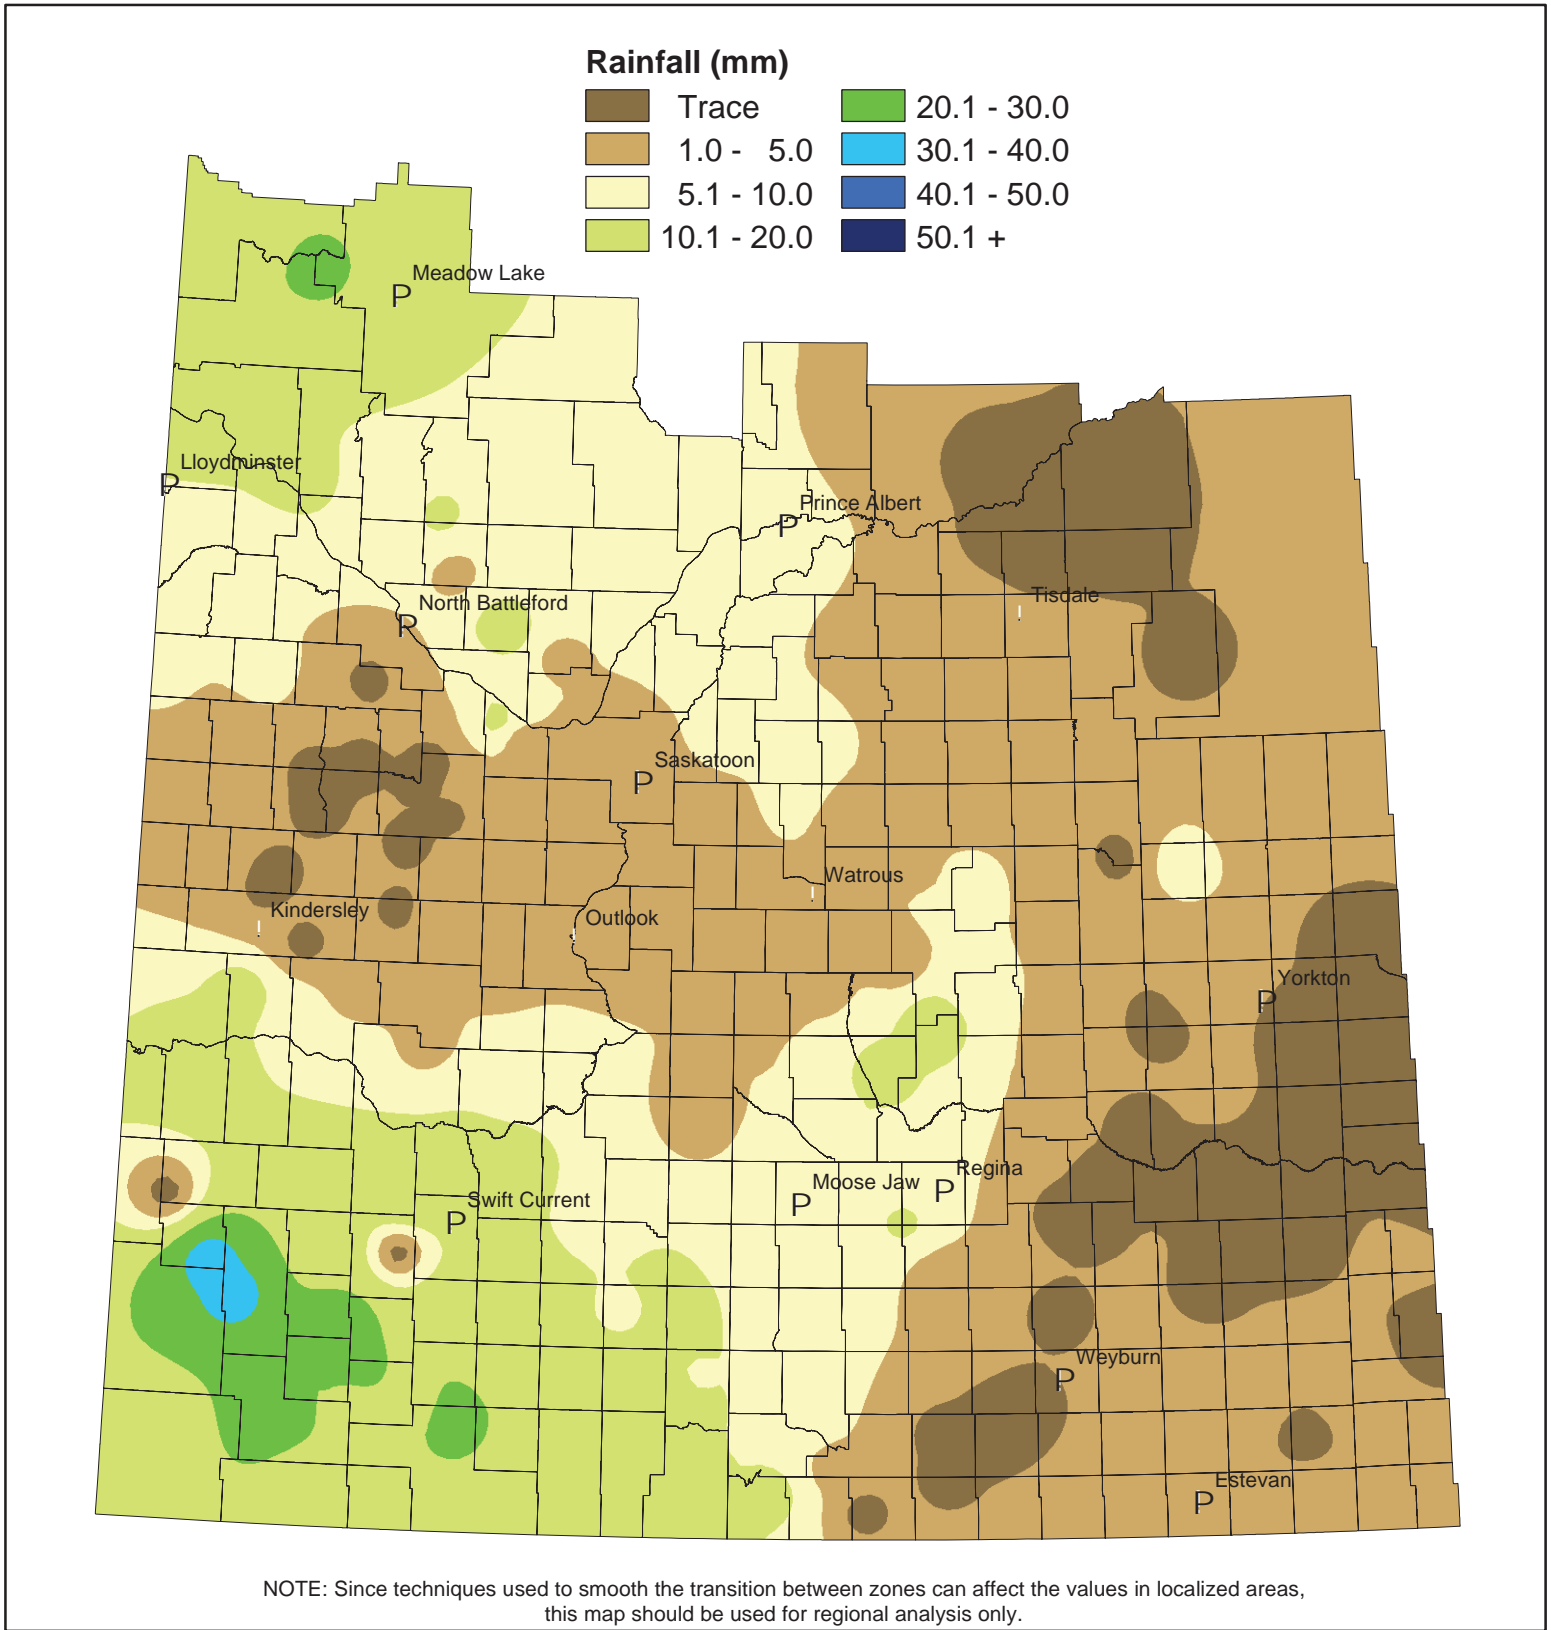

# Weekly Rainfall

for the week ending May 21, 2012

Saskatchewan  
Ministry of  
Agriculture

2

Data Source:  
Rainfall - Ministry of Agriculture, Crop Report Database  
IDW interpolation (power 2.5, fixed radius 300 km)

Prepared by: Geomatics Services Date: May 23, 2012