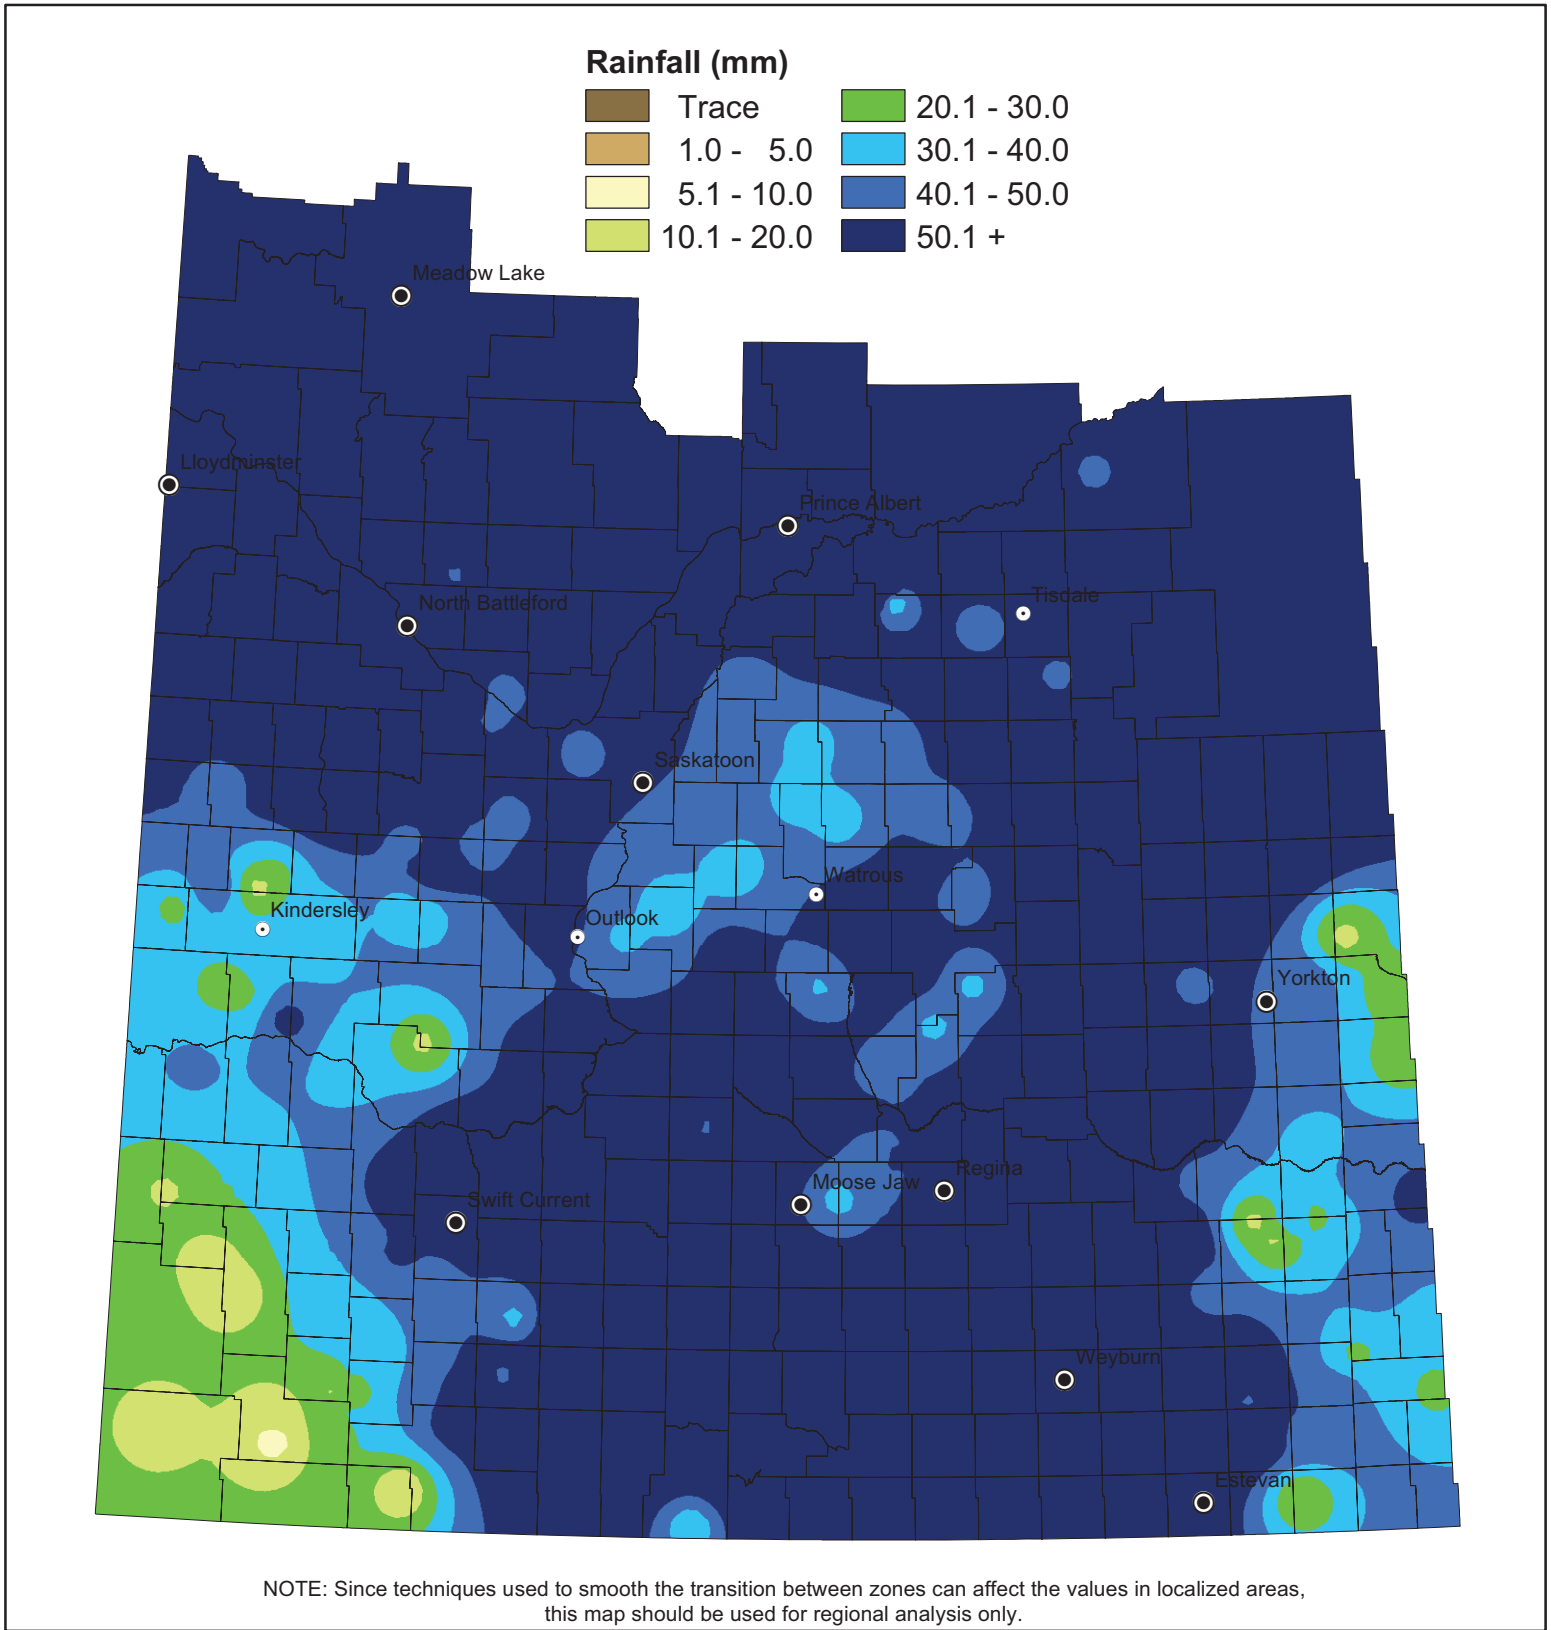

Weekly Rainfall

for the week ending June 20, 2011

Saskatchewan
Ministry of
Agriculture

© 2011 Government of Saskatchewan

Projection: UTM Zone 13 Datum: NAD83

Data Source:

Rainfall - Ministry of Agriculture, Crop Report Database
IDW interpolation (power 2.5, fixed radius 300 km)

Prepared by: Geomatics Services Date: July 7, 2011