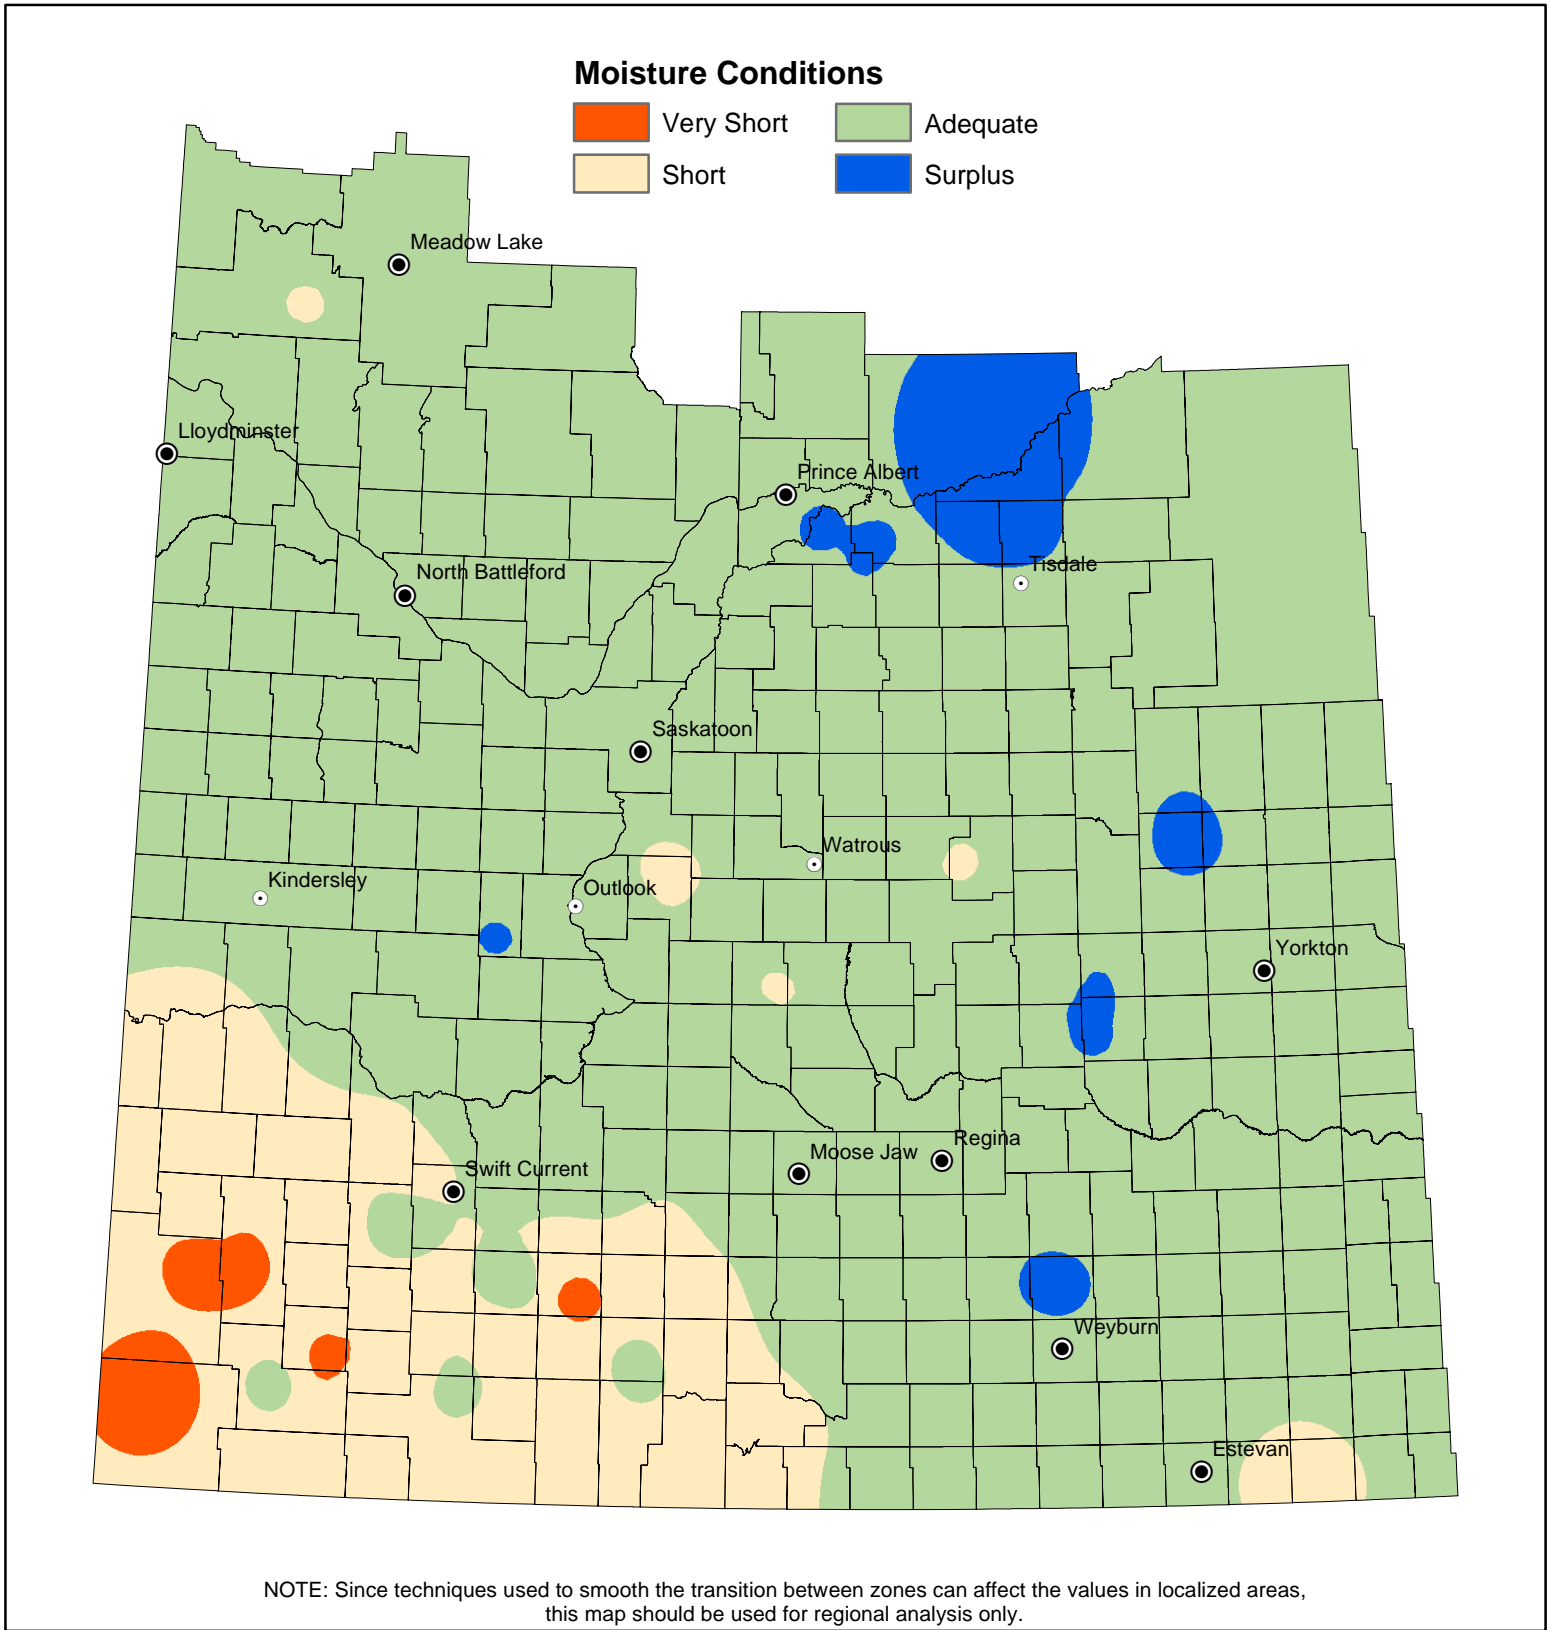

Cropland Topsoil Moisture Conditions

August 14, 2012

Saskatchewan
Ministry of
Agriculture

© 2012 Government of Saskatchewan

Projection: UTM Zone 13 Datum: NAD83

Data Source:

Moisture - Ministry of Agriculture, Crop Report Database
IDW interpolation (power 2.5, fixed radius 300 km)

Prepared by: Geomatics Services Date: August 15, 2012