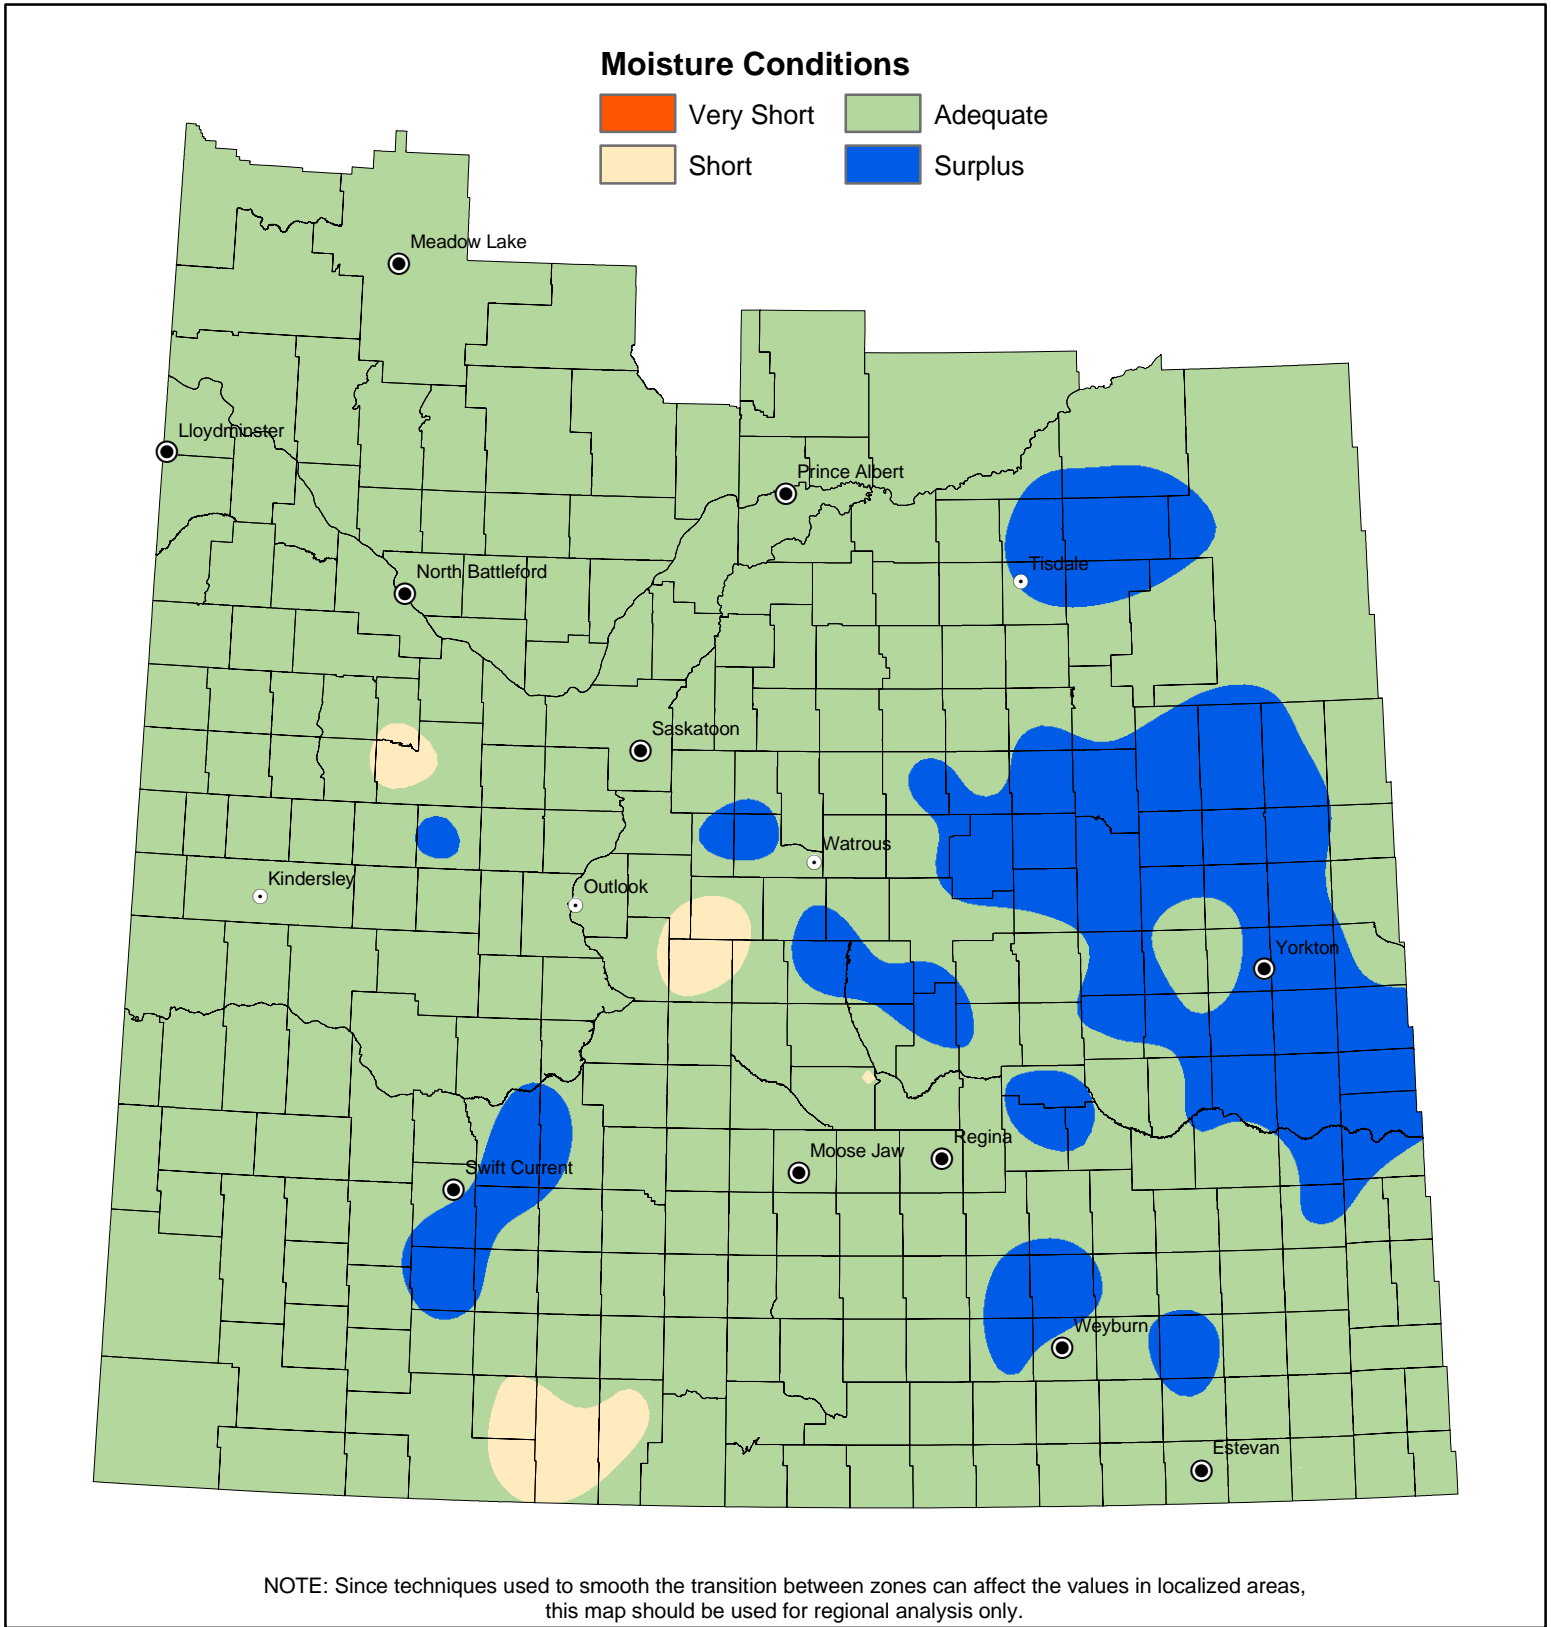

# Hay and Pasture Topsoil Moisture Conditions

## August 31, 2010

Saskatchewan  
Ministry of  
Agriculture

© 2010 Government of Saskatchewan

Projection: UTM Zone 13 Datum: NAD83

Data Source:  
Moisture - Ministry of Agriculture, Crop Report Database  
Spline interpolation (tension = 50)