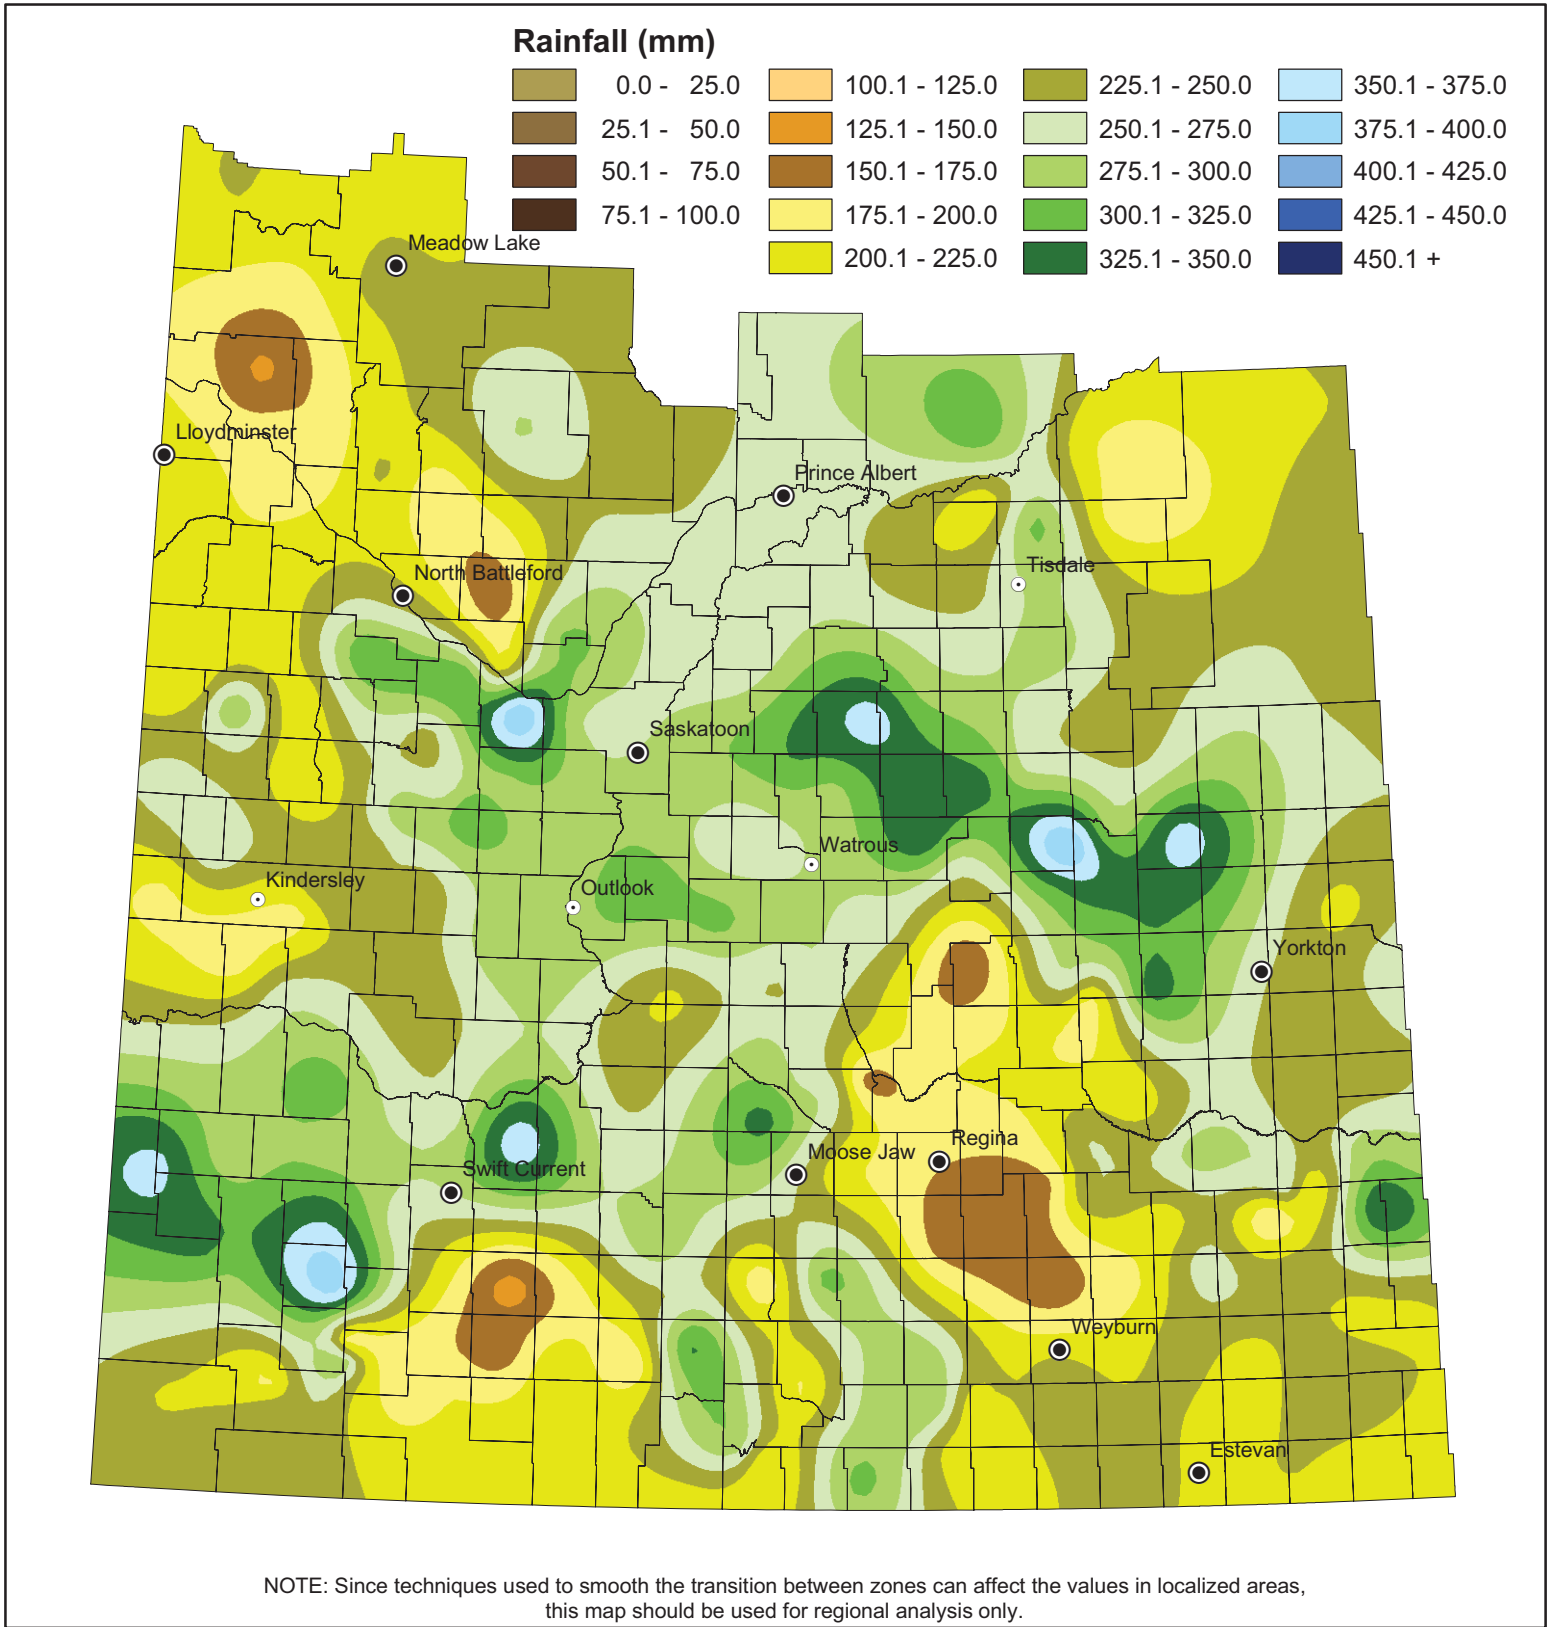

Cumulative Rainfall

From: April 1, 2010

To: June 21, 2010

Saskatchewan
Ministry of
Agriculture

© 2010 Government of Saskatchewan

Projection: UTM Zone 13 Datum: NAD83

Data Source:
Rainfall - Ministry of Agriculture, Crop Report Database
Spline interpolation (tension = 50)

Prepared by: Geomatics Services Date: June 23, 2010