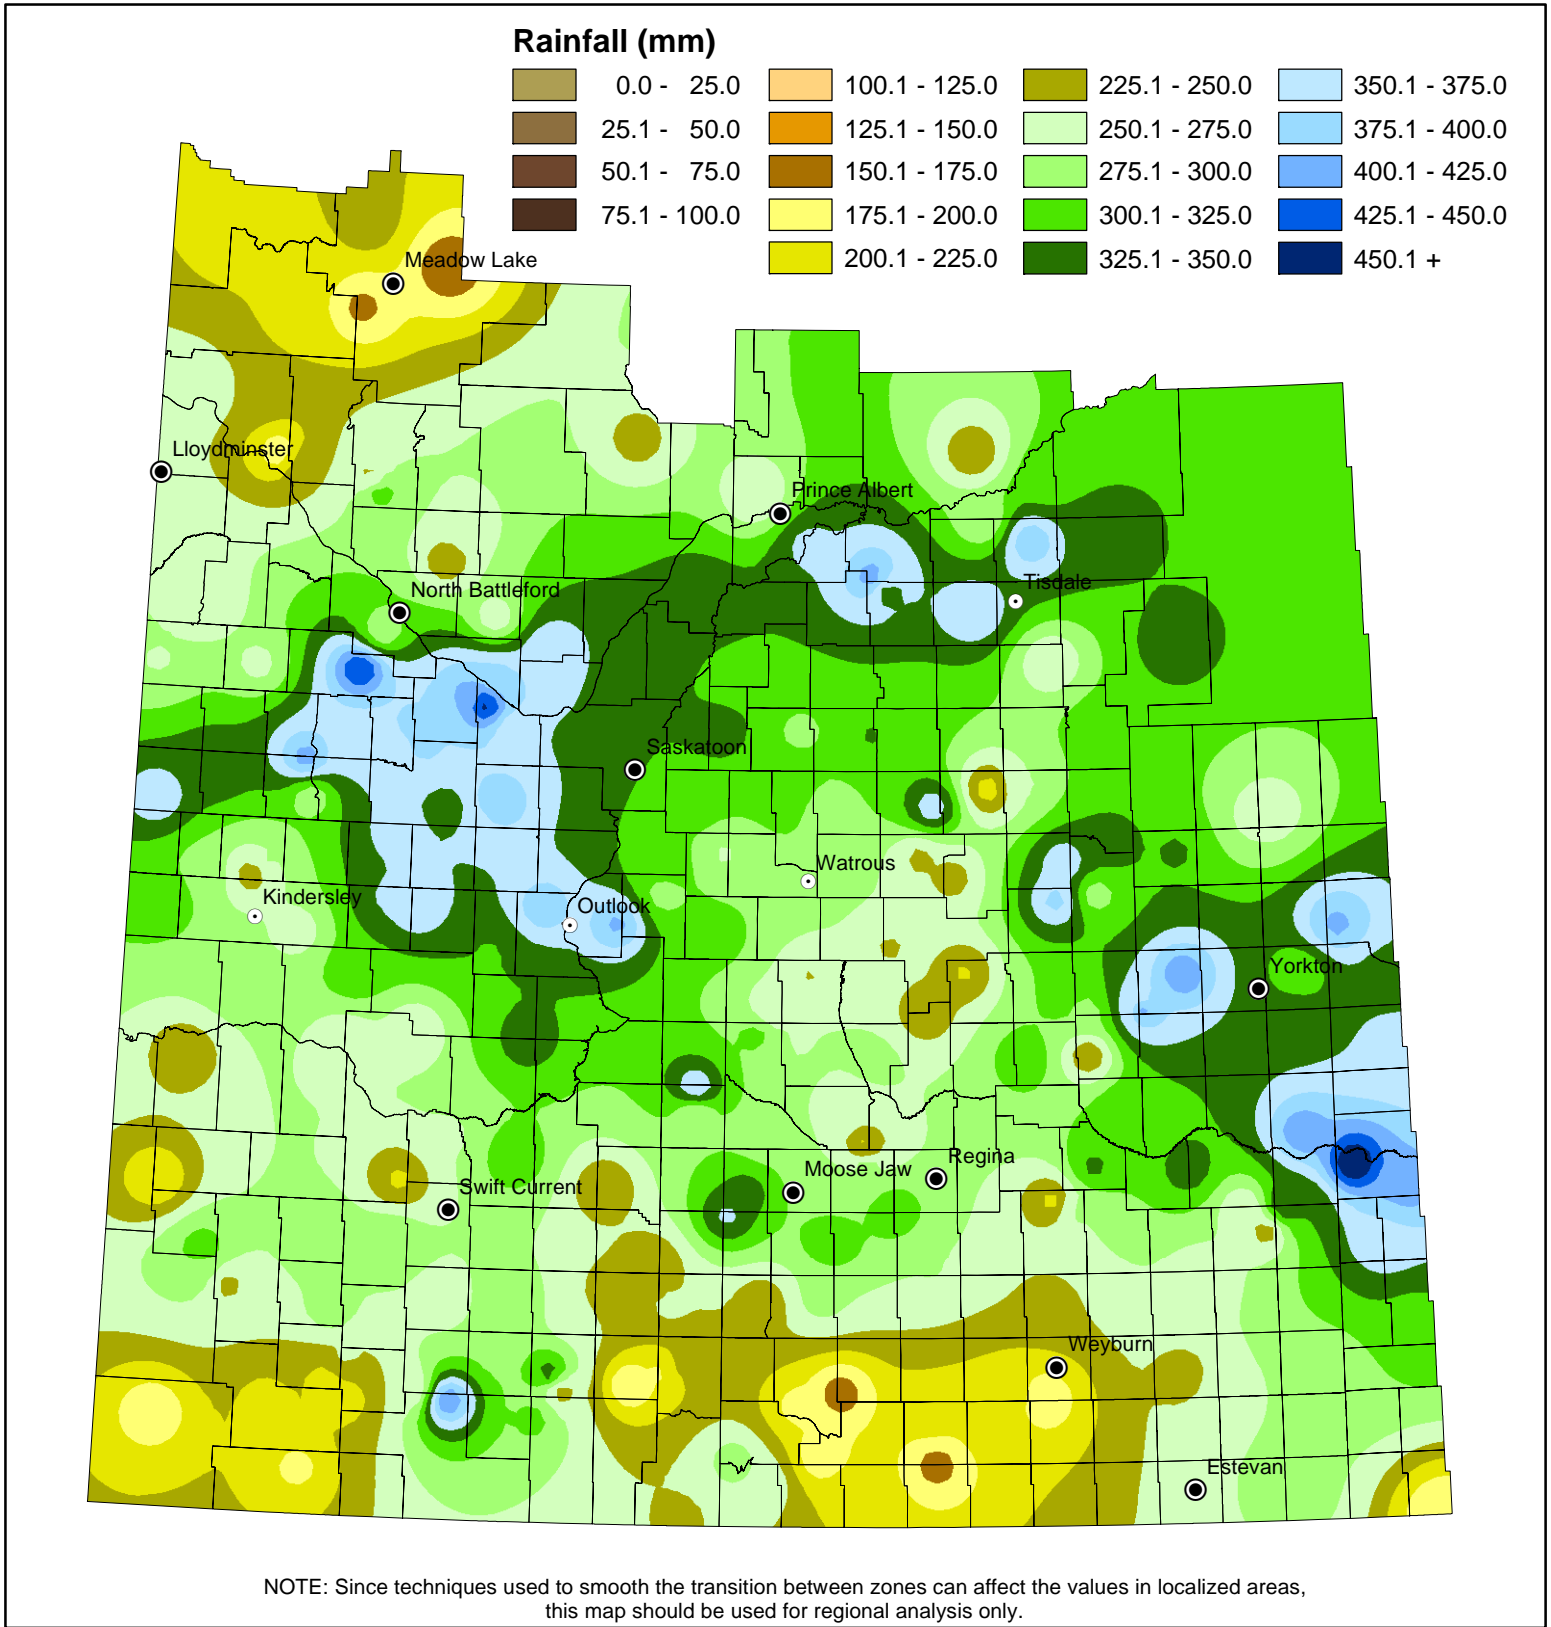

# Cumulative Rainfall

From: April 1, 2012

To: July 16, 2012

Saskatchewan  
Ministry of  
Agriculture

© 2012 Government of Saskatchewan

Projection: UTM Zone 13 Datum: NAD83

Data Source:  
Rainfall - Ministry of Agriculture, Crop Report Database  
IDW interpolation (power 2.5, fixed radius 300 km)

Prepared by: Geomatics Services Date: July 18, 2012