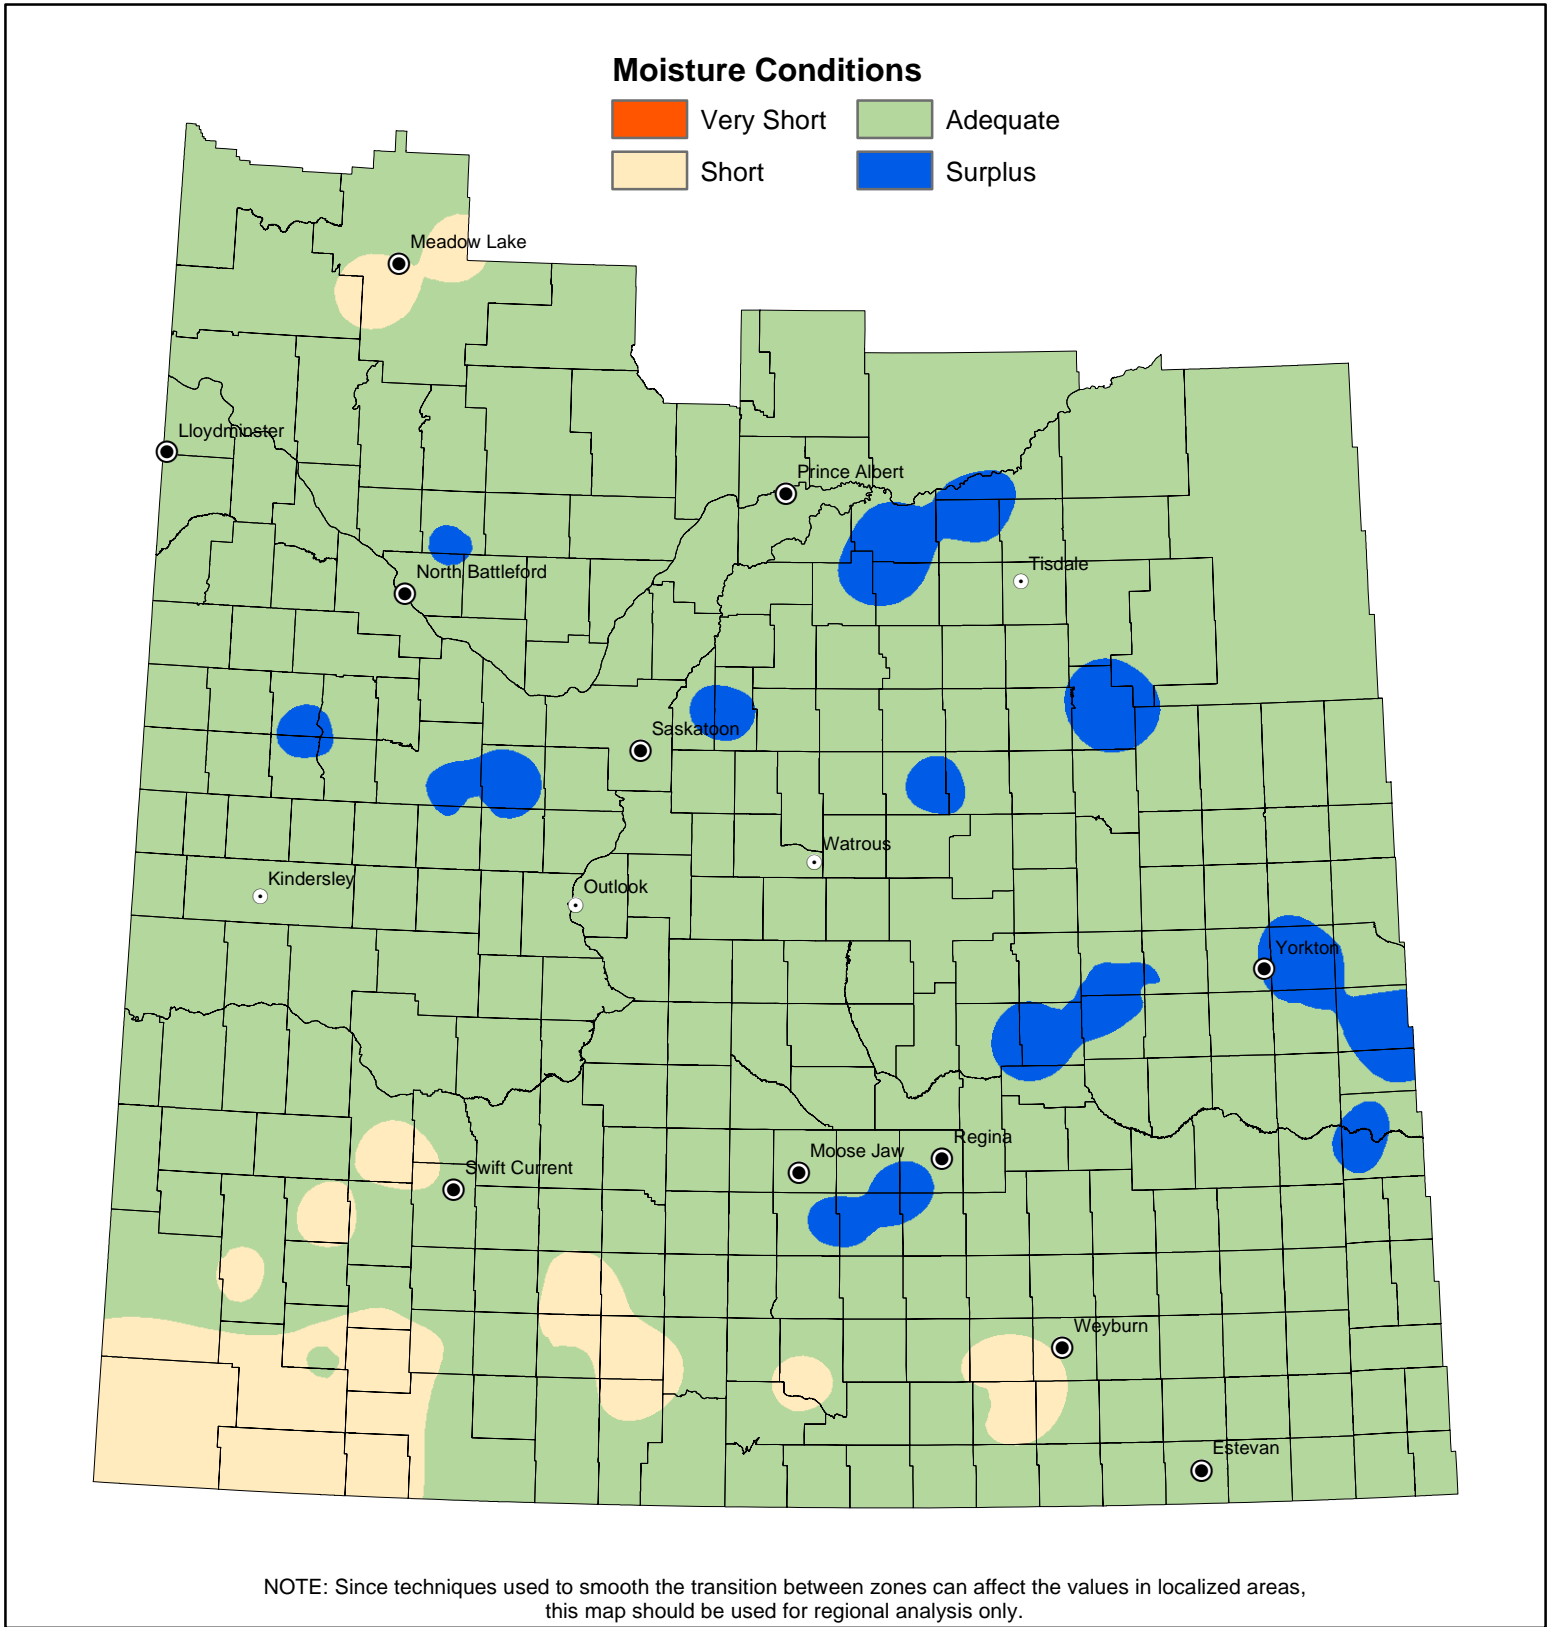

# Hay and Pasture Topsoil Moisture Conditions

## July 17, 2012

Saskatchewan  
Ministry of  
Agriculture

© 2012 Government of Saskatchewan

Projection: UTM Zone 13 Datum: NAD83

Data Source:  
Moisture - Ministry of Agriculture, Crop Report Database  
IDW interpolation (power 2.5, fixed radius 300 km)