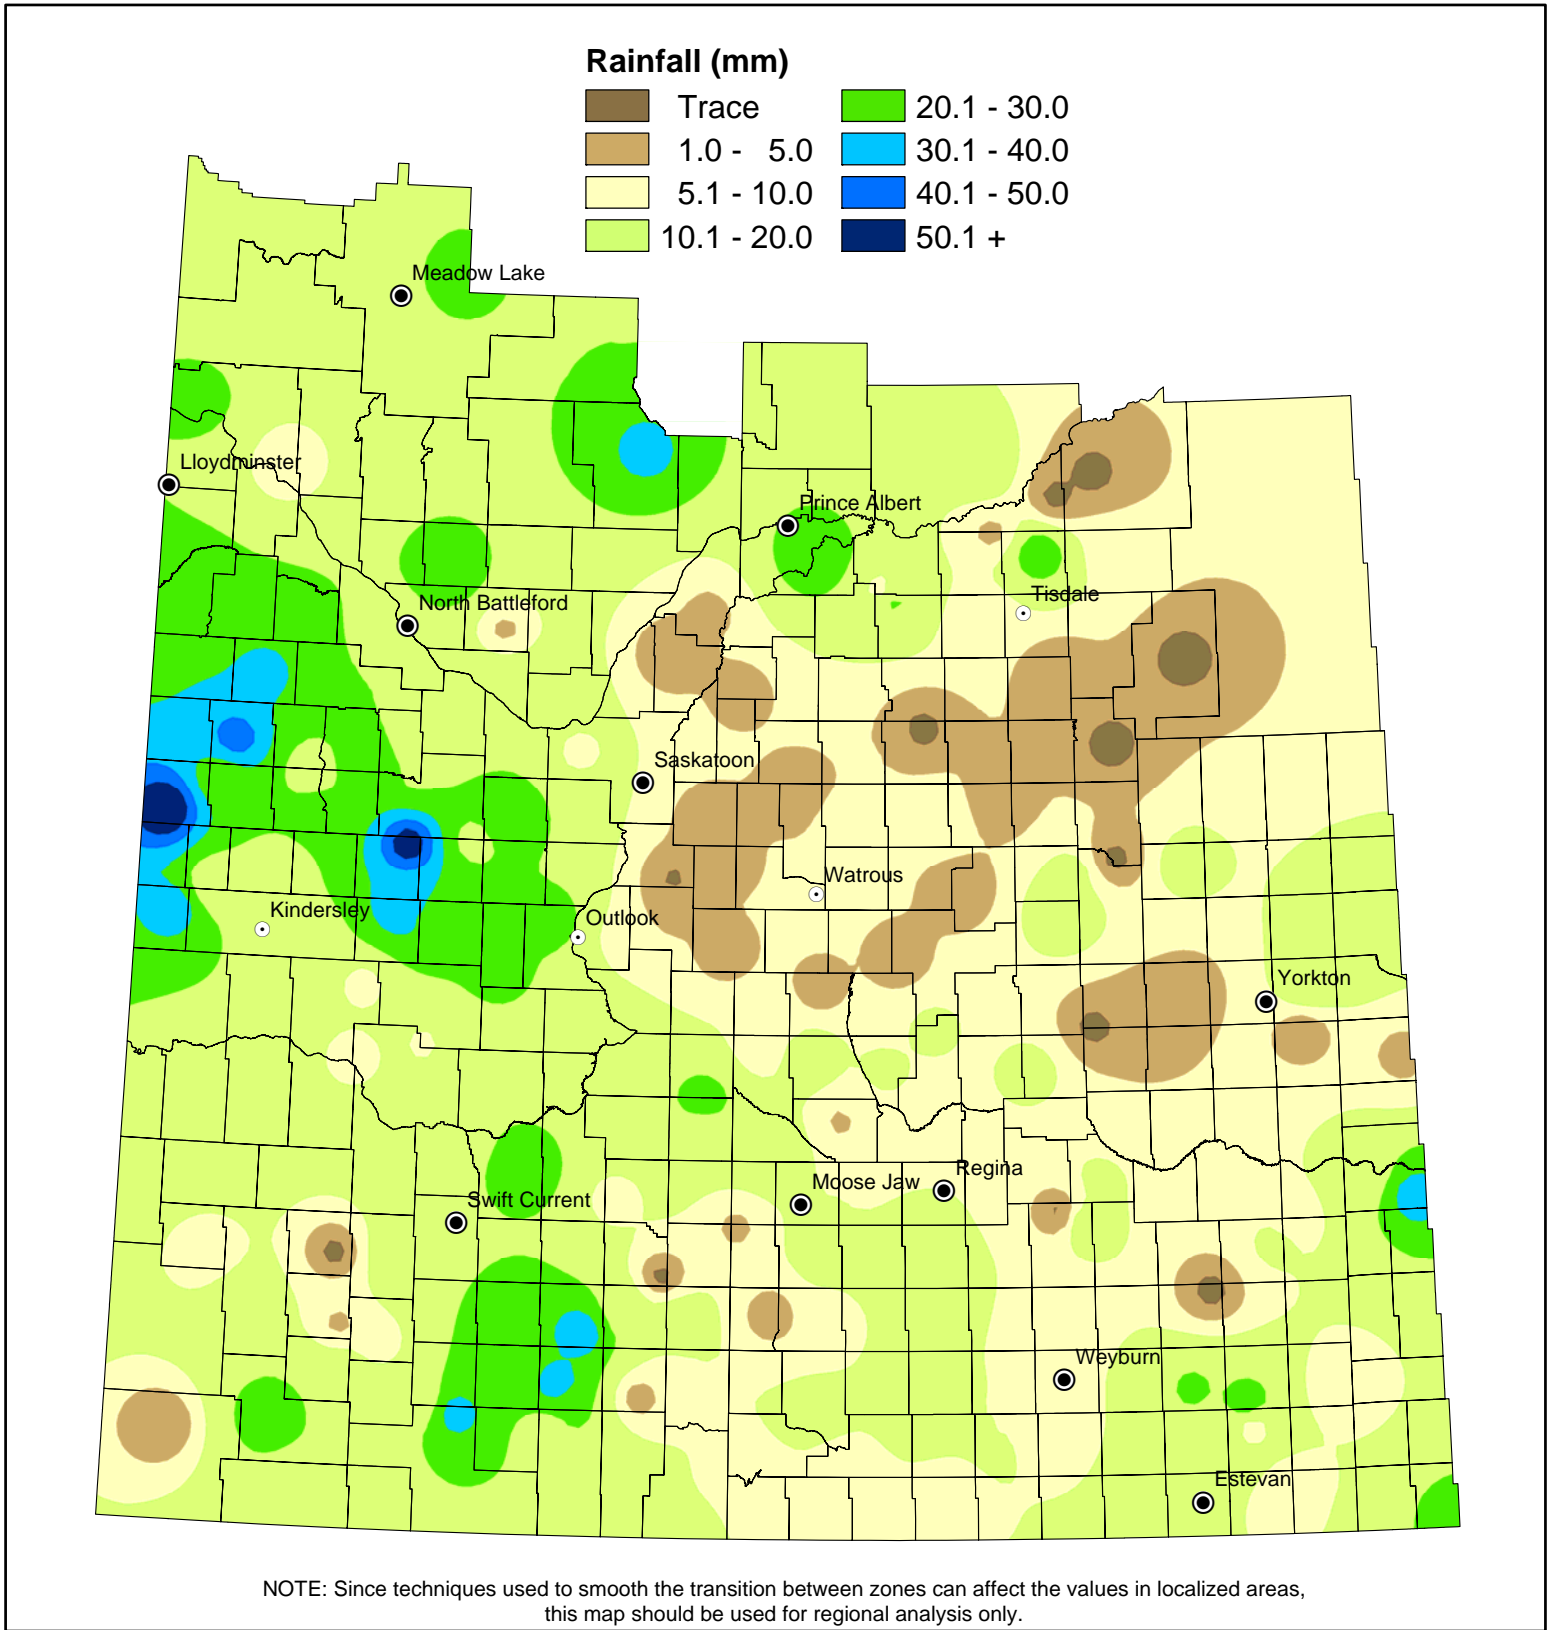

Weekly Rainfall

for the week ending June 25, 2012

Saskatchewan
Ministry of
Agriculture

© 2012 Government of Saskatchewan

Projection: UTM Zone 13 Datum: NAD83

Data Source:

Rainfall - Ministry of Agriculture, Crop Report Database
IDW interpolation (power 2.5, fixed radius 300 km)

Prepared by: Geomatics Services Date: June 27, 2012