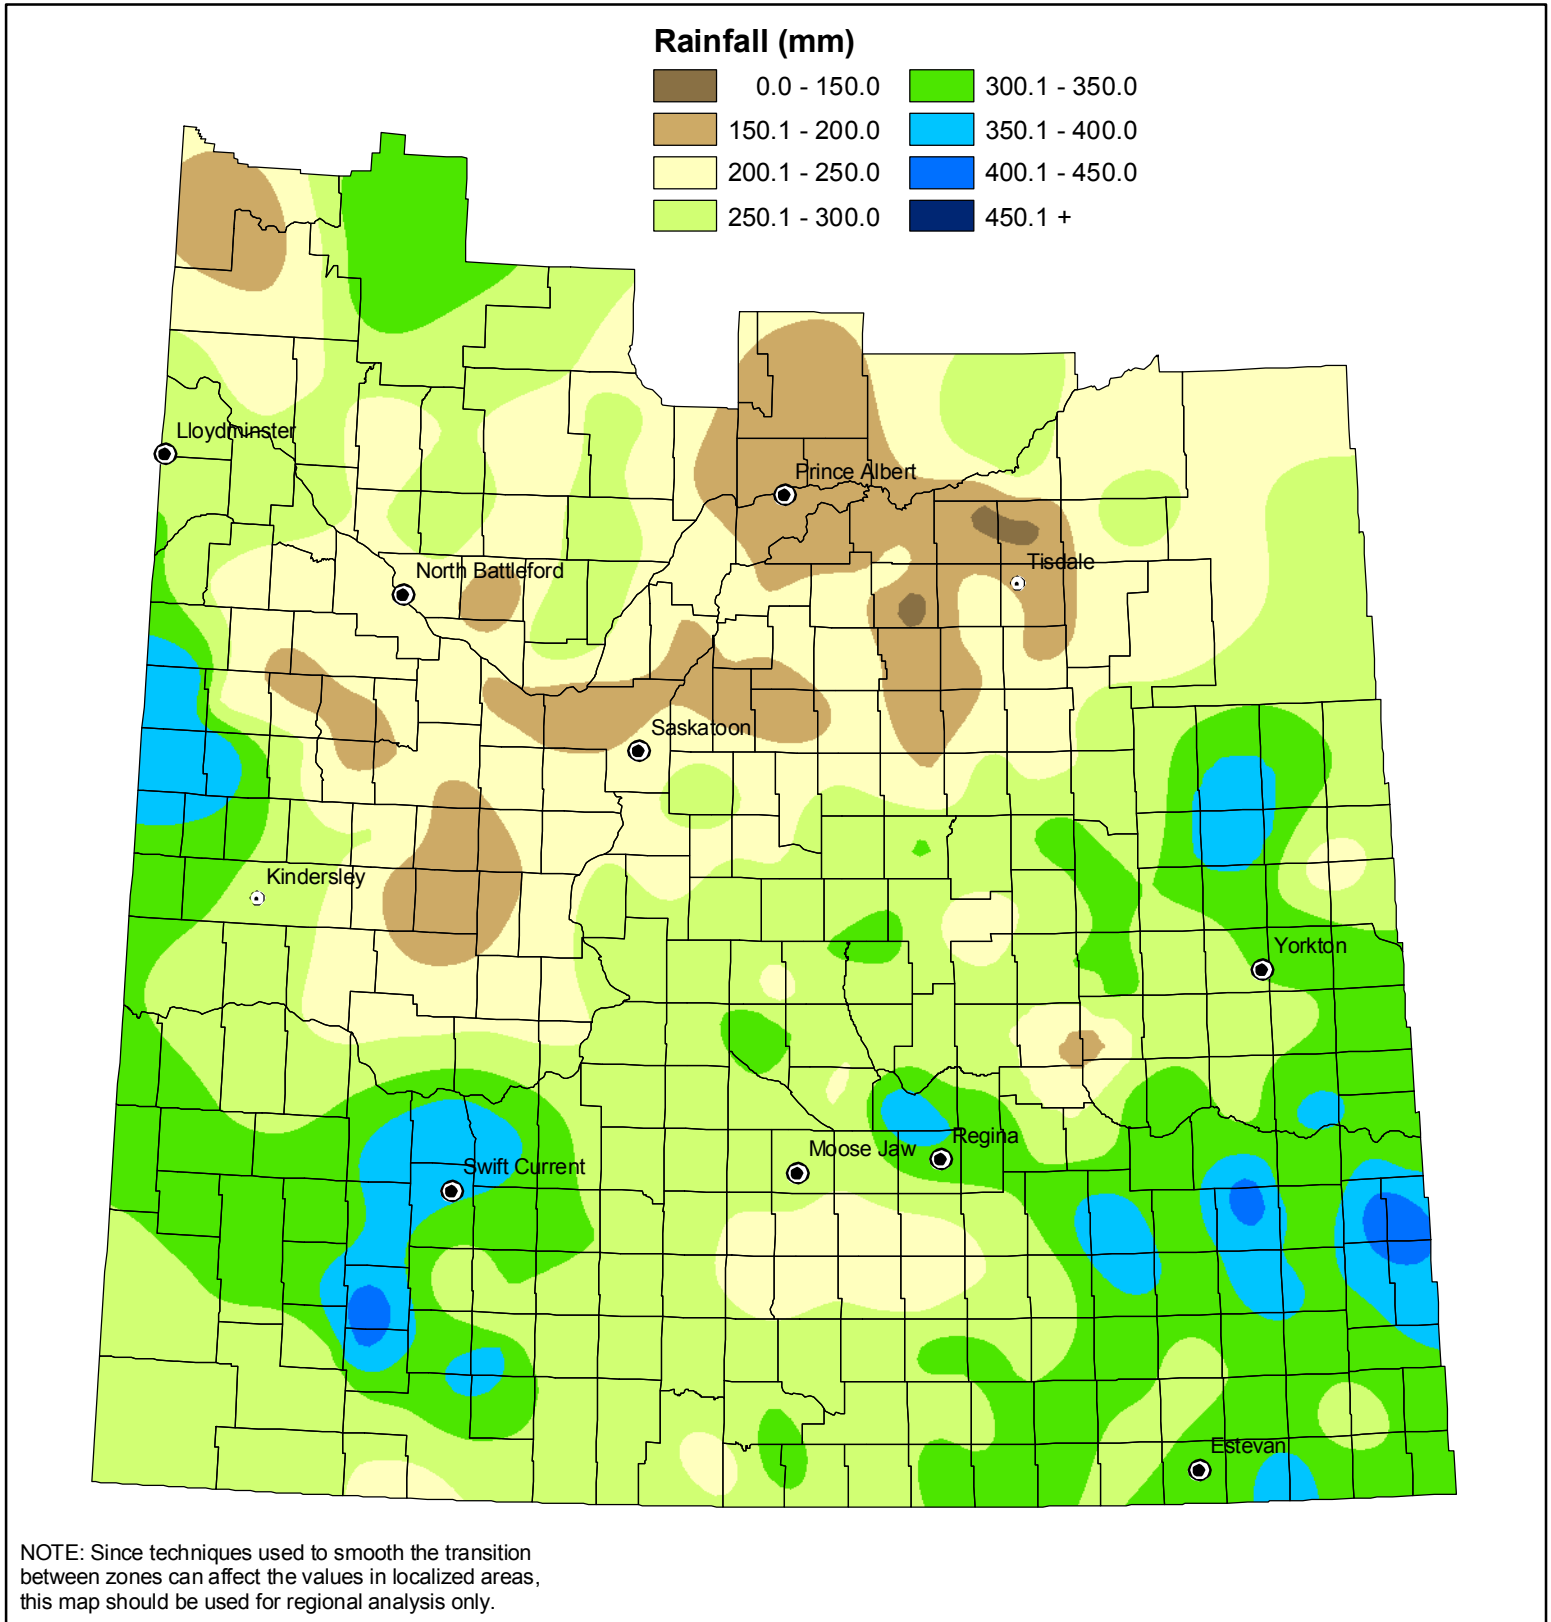

# Cumulative Rainfall

From: April 1, 2008

To: September 27, 2008

**Saskatchewan  
Ministry of  
Agriculture**

© 2008 Government of Saskatchewan

Projection: UTM Zone 13 Datum: NAD83 Spheroid: GRS1980

Rainfall data - Saskatchewan Ministry of Agriculture Crop Report Database  
Other data - © Information Services Corporation of Sask.

Prepared by: Geomatics Services Date: September 29, 2008